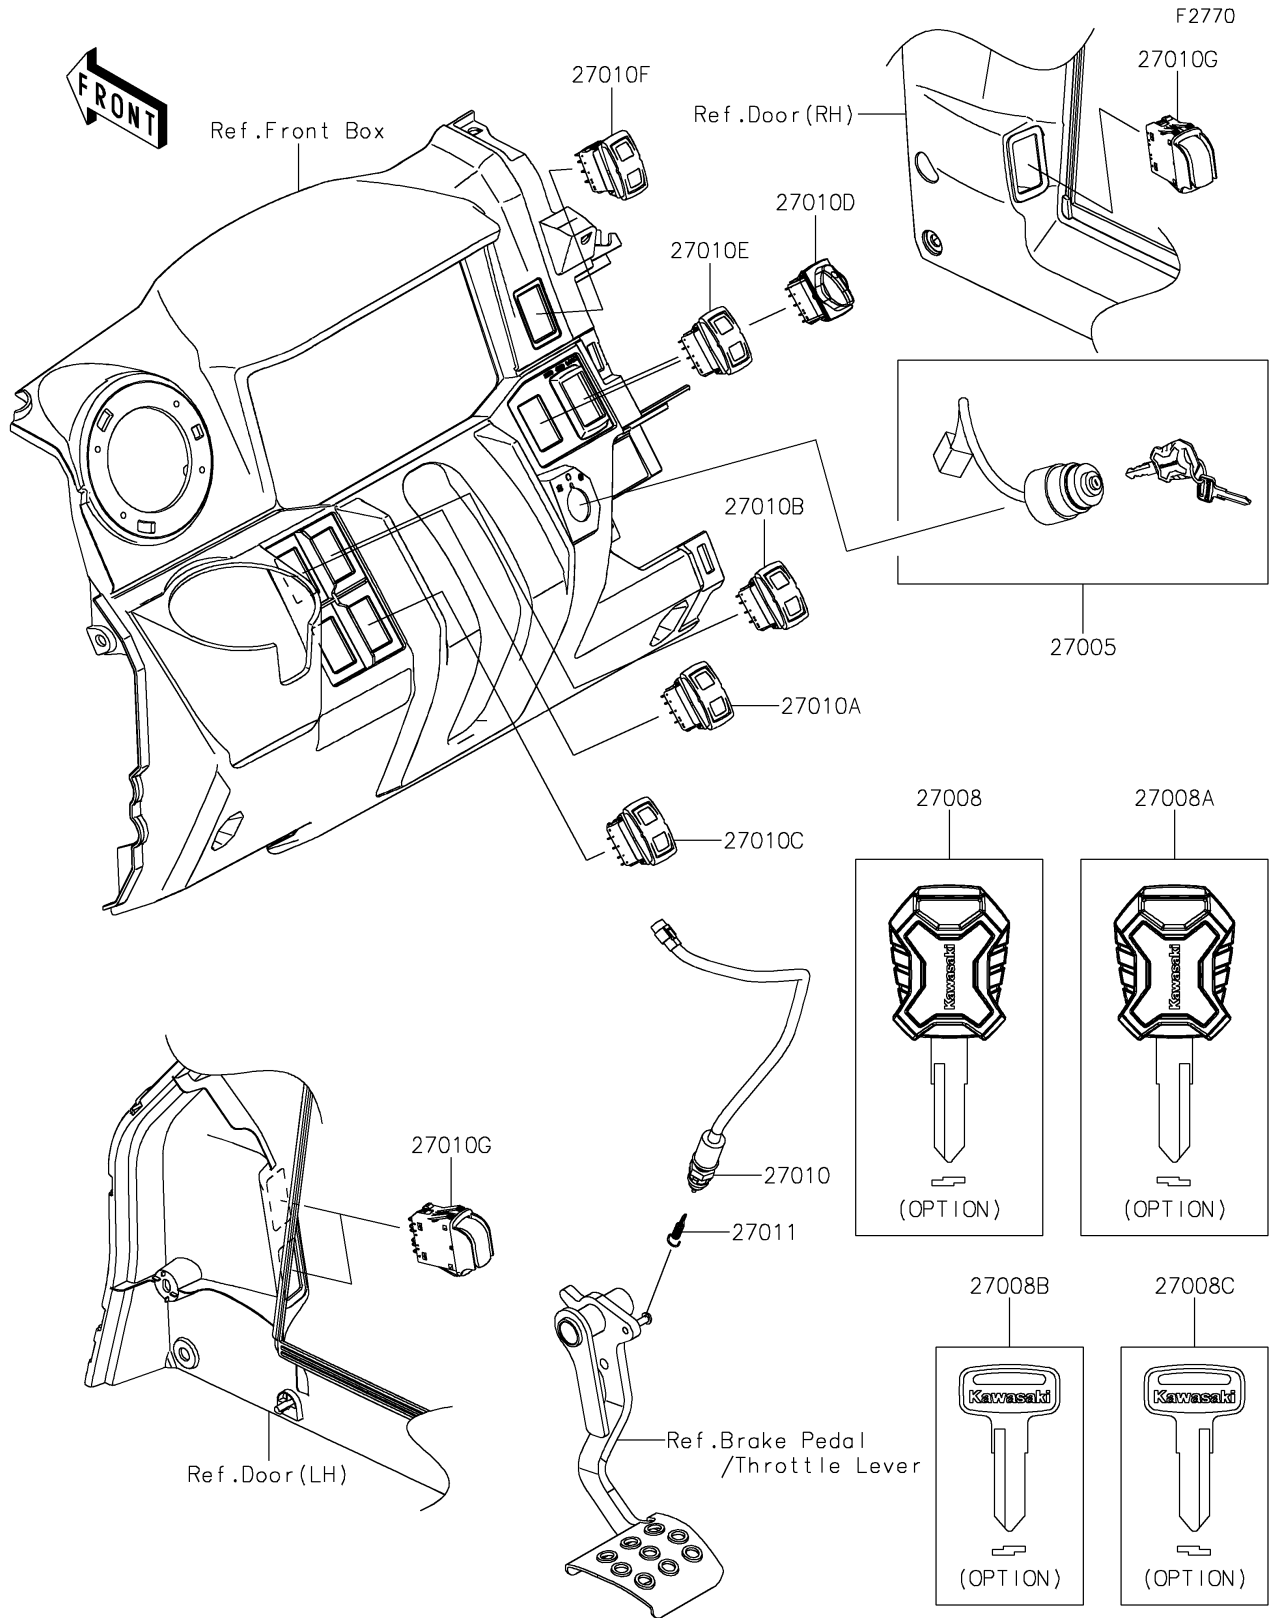

2024 RIDGE® LIMITED HVAC PARTS DIAGRAM

Ignition Switch

2024 RIDGE® LIMITED HVAC PARTS LIST

Ignition Switch

ITEM NAME	PART NUMBER	QUANTITY
SWITCH-ASSY-IGNITION (Ref # 27005)	27005-0733	1
KEY-LOCK,BLANK,MASCOT (Ref # 27008)	27008-0713	1
KEY-LOCK,BLANK,MASCOT (Ref # 27008A)	27008-0714	1
KEY-LOCK,BLANK (Ref # 27008B)	27008-1153	1
KEY-LOCK,BLANK (Ref # 27008C)	27008-1157	1
SWITCH,BRAKE (Ref # 27010)	27010-0724	1
SWITCH,UP/DOWN (Ref # 27010A)	27010-0954	1
SWITCH,SELECT/RETURN (Ref # 27010B)	27010-0955	1
SWITCH,HEAD LAMP (Ref # 27010C)	27010-0984	1
SWITCH,2WD/4WD (Ref # 27010D)	27010-0986	1
SWITCH,3PW MODE (Ref # 27010E)	27010-0987	1
SWITCH,WIPER&WASHER (Ref # 27010F)	27010-0989	1
SWITCH,POWER WINDOW (Ref # 27010G)	27010-1539	3
SPRING,BRAKE LAMP SWITCH (Ref # 27011)	27011-006	1