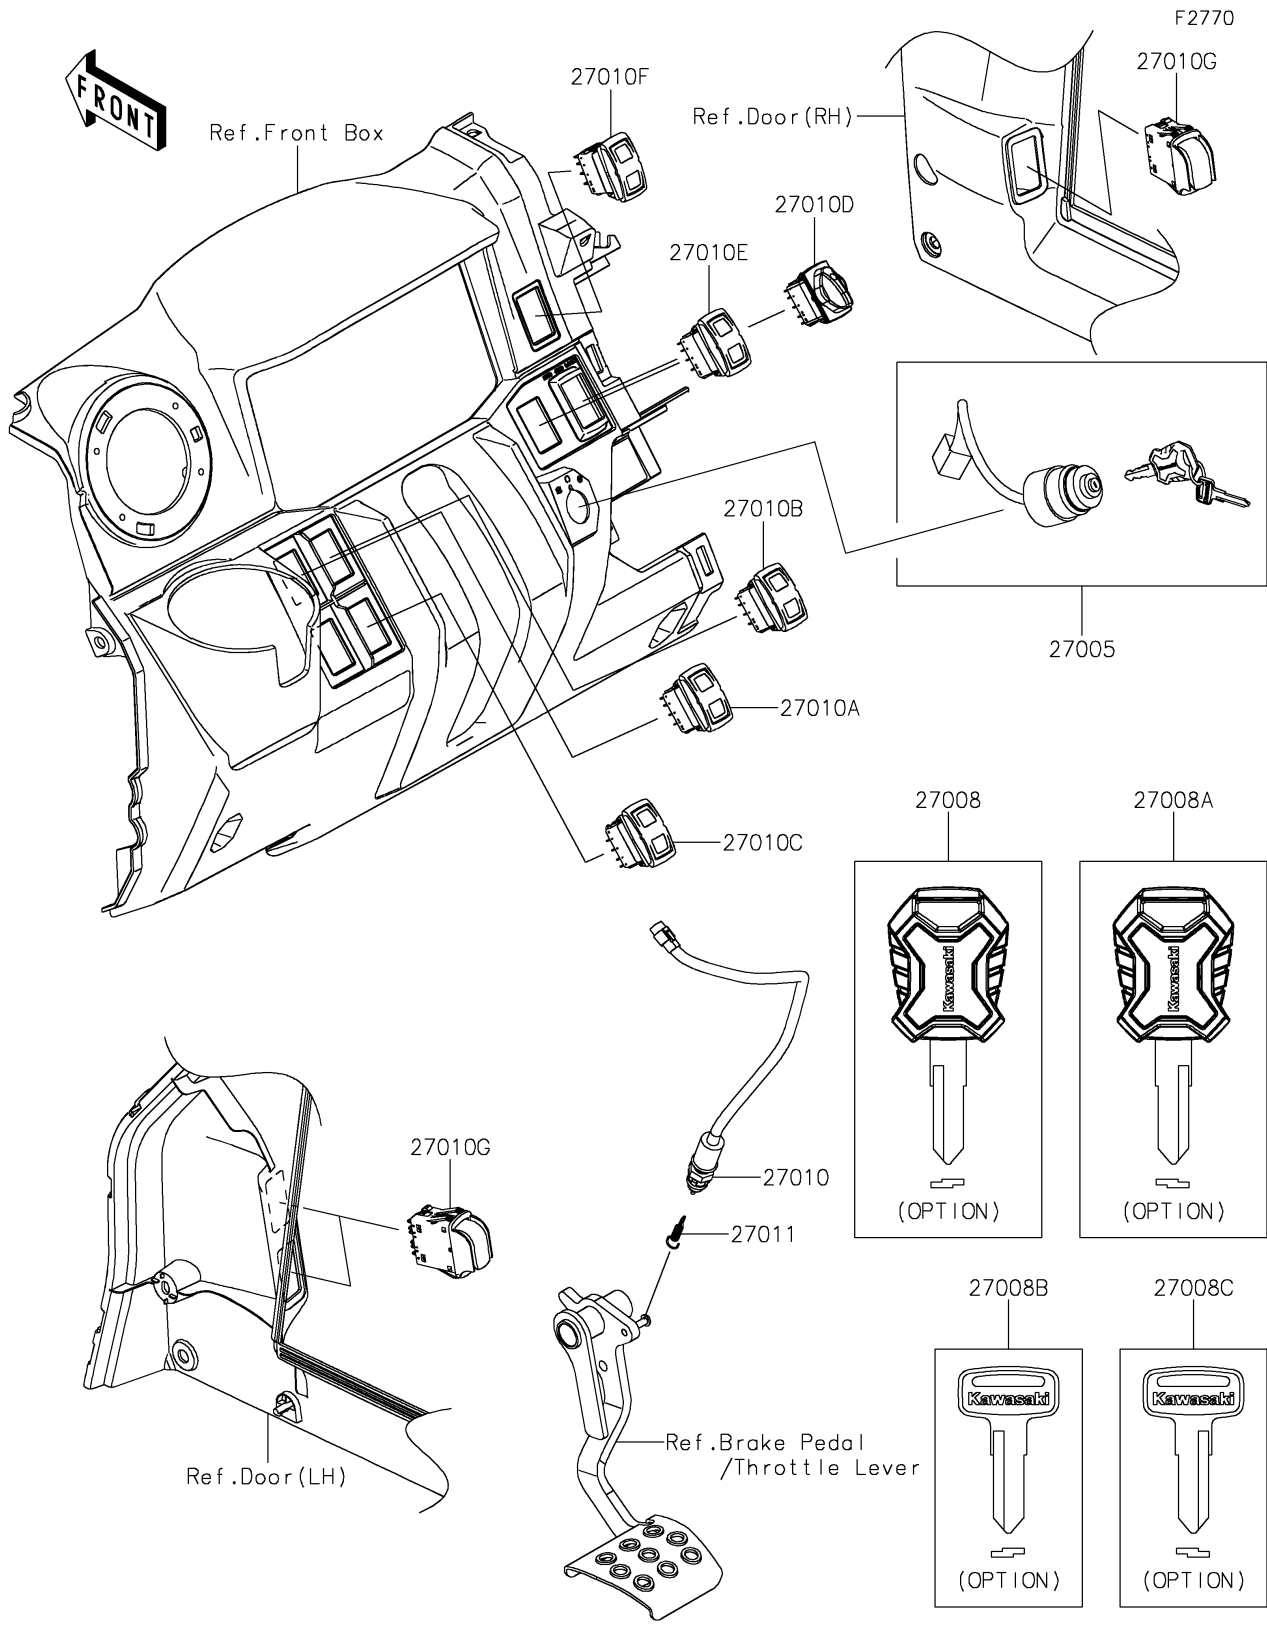

2025 RIDGE® LIMITED HVAC PARTS DIAGRAM

Ignition Switch

2025 RIDGE® LIMITED HVAC PARTS LIST

Ignition Switch

ITEM NAME	PART NUMBER	QUANTITY
SWITCH-ASSY-IGNITION (Ref # 27005)	27005-0733	1
KEY-LOCK,BLANK,MASCOT (Ref # 27008)	27008-0713	1
KEY-LOCK,BLANK,MASCOT (Ref # 27008A)	27008-0714	1
KEY-LOCK,BLANK (Ref # 27008B)	27008-1153	1
KEY-LOCK,BLANK (Ref # 27008C)	27008-1157	1
SWITCH,BRAKE (Ref # 27010)	27010-0724	1
SWITCH,UP/DOWN (Ref # 27010A)	27010-0954	1
SWITCH,SELECT/RETURN (Ref # 27010B)	27010-0955	1
SWITCH,HEAD LAMP (Ref # 27010C)	27010-0984	1
SWITCH,2WD/4WD (Ref # 27010D)	27010-0986	1
SWITCH,3PW MODE (Ref # 27010E)	27010-0987	1
SWITCH,WIPER&WASHER (Ref # 27010F)	27010-0989	1
SWITCH,POWER WINDOW (Ref # 27010G)	27010-1539	3
SPRING,BRAKE LAMP SWITCH (Ref # 27011)	27011-006	1