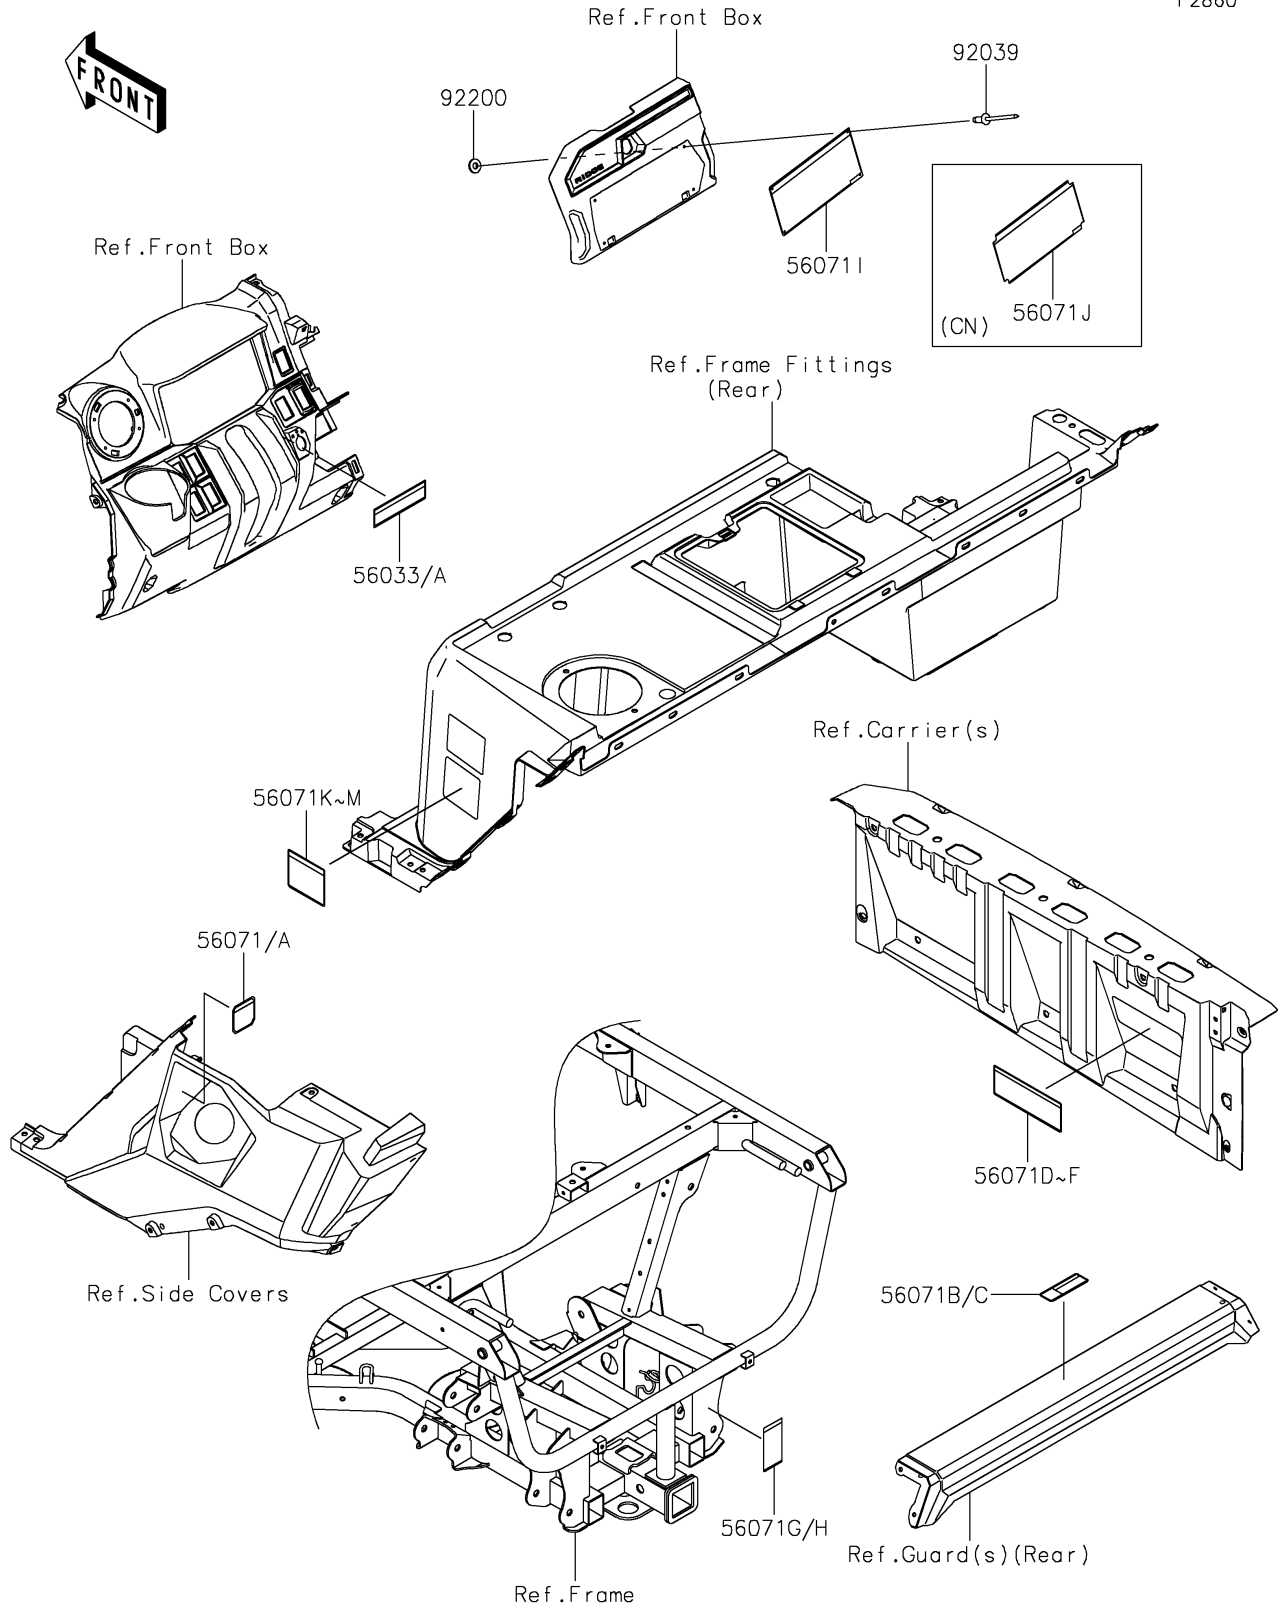

2025 RIDGE® LIMITED HVAC PARTS DIAGRAM

Labels

F2860

2025 RIDGE® LIMITED HVAC PARTS LIST

Labels

ITEM NAME	PART NUMBER	QUANTITY
LABEL-MANUAL,SHIFT NOTICE (Ref # 56033)	56033-0822	1
LABEL-MANUAL,SHIFT NOTICE (Ref # 56033A)	56033-0826	1
LABEL-WARNING,GASOLINE (Ref # 56071)	56071-0588	1
LABEL-WARNING,GASOLINE(FRENCH) (Ref # 56071A)	56071-0593	1
LABEL-WARNING,BUMPER (Ref # 56071B)	56071-0676	1
LABEL-WARNING,BUMPER (Ref # 56071C)	56071-0677	1
LABEL-WARNING,CARGO CAPA. (Ref # 56071D)	56071-0700	1
LABEL-WARNING,CARGO CAPA. (Ref # 56071E)	56071-0715	1
LABEL-WARNING,CARGO CAPA. (Ref # 56071F)	56071-0716	1
LABEL-WARNING,TRAILER HITCH (Ref # 56071G)	56071-1058	1
LABEL-WARNING,TRAILER HITCH(F) (Ref # 56071H)	56071-1064	1
LABEL-WARNING,GENERAL (Ref # 56071I)	56071-1114	1
LABEL-WARNING,GENERAL(F) (Ref # 56071J)	56071-1126	1
LABEL-WARNING,TIRE INFORMATION (Ref # 56071K)	56071-1254	1
LABEL-WARNING,TIRE INFORMATION (Ref # 56071L)	56071-1255	1
LABEL-WARNING,TIRE INFORMATION (Ref # 56071M)	56071-1260	1
RIVET,3.2X8 (Ref # 92039)	92039-3763	4
WASHER,3.5X8X1 (Ref # 92200)	92200-1251	4