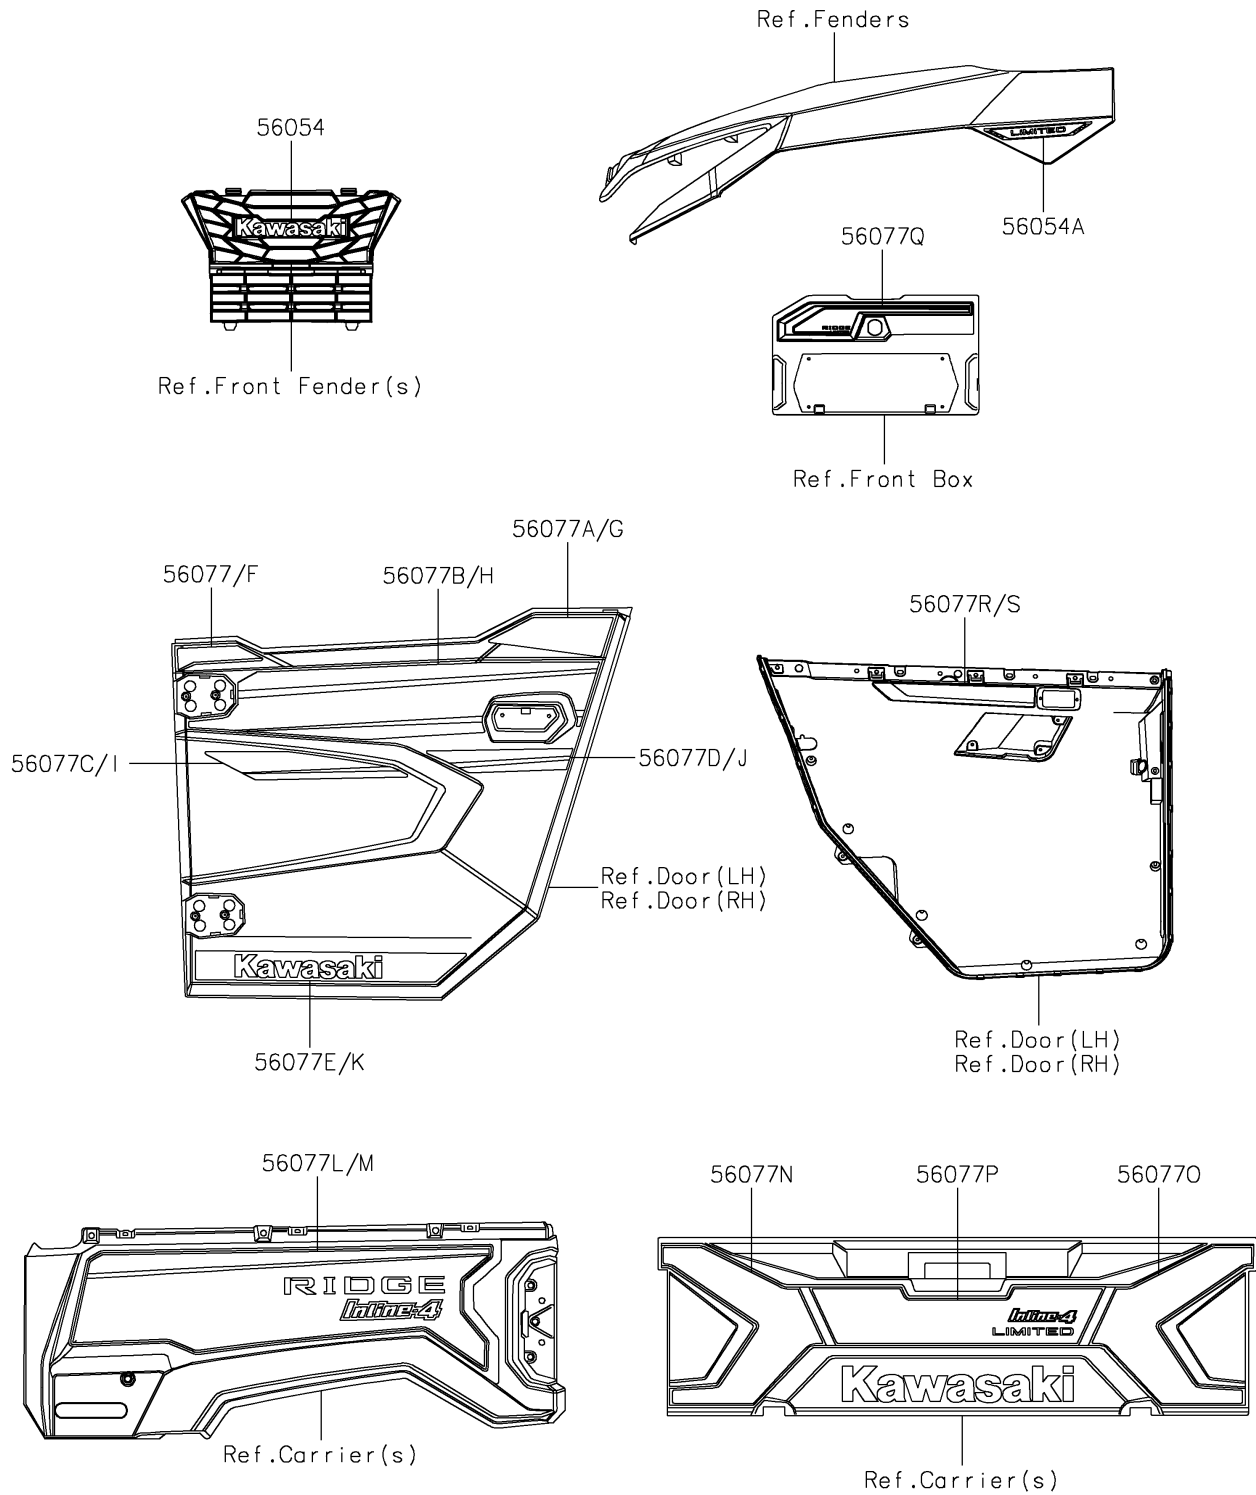

2024 Ridge Limited PARTS DIAGRAM

Decals

F2861

2024 Ridge Limited PARTS LIST

Decals

ITEM NAME	PART NUMBER	QUANTITY
MARK,KAWASAKI (Ref # 56054)	56054-3890	1
MARK,FR FENDER,LIMITED,3D (Ref # 56054A)	56054-3933	2
PATTERN,DOOR COVER,LH,UPP (Ref # 56077)	56077-1113	1
PATTERN,DOOR COVER,LH,UPP,RR (Ref # 56077A)	56077-1114	1
PATTERN,DOOR COVER,LH,CNT (Ref # 56077B)	56077-1115	1
PATTERN,DOOR COVER,LH,LWR,FR (Ref # 56077C)	56077-1116	1
PATTERN,DOOR COVER,LH,LWR,RR (Ref # 56077D)	56077-1117	1
PATTERN,DOOR COVER,LH,LWR (Ref # 56077E)	56077-1118	1
PATTERN,DOOR COVER,RH,UPP (Ref # 56077F)	56077-1119	1
PATTERN,DOOR COVER,RH,UPP,RR (Ref # 56077G)	56077-1120	1
PATTERN,DOOR COVER,RH,CNT (Ref # 56077H)	56077-1121	1
PATTERN,DOOR COVER,RH,LWR,FR (Ref # 56077I)	56077-1122	1
PATTERN,DOOR COVER,RH,LWR,RR (Ref # 56077J)	56077-1123	1
PATTERN,DOOR COVER,RH,LWR (Ref # 56077K)	56077-1124	1
PATTERN,RR FENDER,LH (Ref # 56077L)	56077-1125	1
PATTERN,RR FENDER,RH (Ref # 56077M)	56077-1126	1
PATTERN,TAIL GATE,LH (Ref # 56077N)	56077-1127	1
PATTERN,TAIL GATE,RH (Ref # 56077O)	56077-1128	1
PATTERN,TAIL GATE,CNT (Ref # 56077P)	56077-1129	1
PATTERN,PANEL COVER (Ref # 56077Q)	56077-1130	1
PATTERN,DOOR COVER,LH,INNER (Ref # 56077R)	56077-1131	1
PATTERN,DOOR COVER,RH,INNER (Ref # 56077S)	56077-1132	1