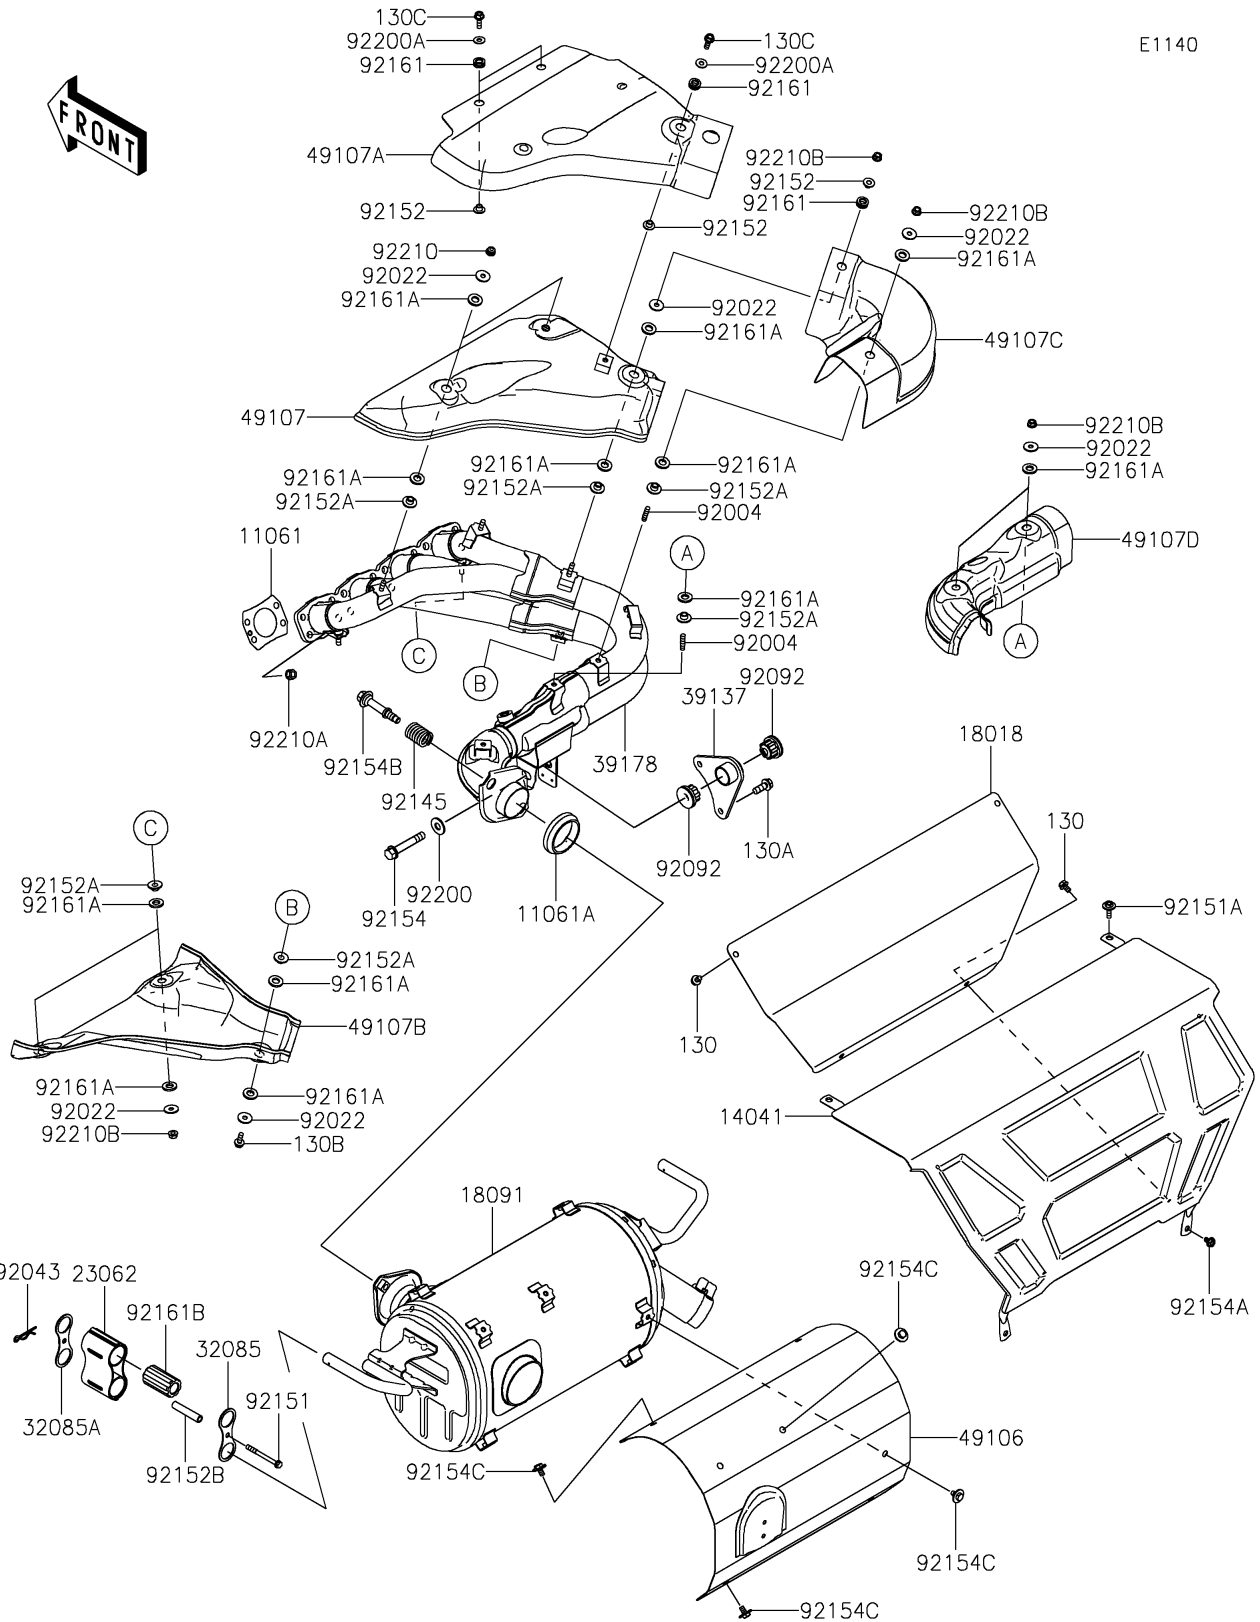

2025 Ridge XR HVAC PARTS DIAGRAM

Muffler(s)

E1140

2025 Ridge XR HVAC PARTS LIST

Muffler(s)

| ITEM NAME | PART NUMBER | QUANTITY |
|--|-------------|----------|
| GASKET,CYL.HEAD-EXHAUST PIPE (Ref # 11061) | 11061-1472 | 4 |
| GASKET,EXHAUST PIPE-MUFFLER (Ref # 11061A) | 11061-1473 | 1 |
| COVER-COMP (Ref # 14041) | 14041-0635 | 1 |
| PLATE-HEAT GUARD (Ref # 18018) | 18018-0648 | 1 |
| BODY-COMP-MUFFLER (Ref # 18091) | 18091-1296 | 1 |
| BRACKET-COMP (Ref # 23062) | 23062-1415 | 2 |
| STOPPER (Ref # 32085) | 32085-0905 | 2 |
| STOPPER (Ref # 32085A) | 32085-0906 | 2 |
| STAY-COMP (Ref # 39137) | 39137-0736 | 1 |
| MANIFOLD-COMP-EXHAUST (Ref # 39178) | 39178-0450 | 1 |
| COVER-MUFFLER (Ref # 49106) | 49106-0879 | 1 |
| COVER-EXHAUST PIPE (Ref # 49107) | 49107-0873 | 1 |
| COVER-EXHAUST PIPE,FR UPPER (Ref # 49107A) | 49107-0874 | 1 |
| COVER-EXHAUST PIPE,FR LOWER (Ref # 49107B) | 49107-0875 | 1 |
| COVER-EXHAUST PIPE,CNT (Ref # 49107C) | 49107-0876 | 1 |
| COVER-EXHAUST PIPE,RR (Ref # 49107D) | 49107-0877 | 1 |
| STUD,6X18 (Ref # 92004) | 92004-0799 | 3 |
| WASHER,6.5X20X1.5 (Ref # 92022) | 92022-3710 | 9 |
| PIN (Ref # 92043) | 92043-1781 | 2 |
| BUSHING-RUBBER (Ref # 92092) | 92092-1081 | 2 |
| SPRING (Ref # 92145) | 92145-2262 | 2 |
| BOLT,6X60 (Ref # 92151) | 92151-1795 | 2 |
| BOLT (Ref # 92151A) | 92151-2139 | 2 |
| COLLAR,6.3X8.3X16 (Ref # 92152) | 92152-0286 | 4 |
| COLLAR (Ref # 92152A) | 92152-0423 | 9 |
| COLLAR (Ref # 92152B) | 92152-2943 | 2 |
| BOLT,FLANGED,10X60 (Ref # 92154) | 92154-0263 | 1 |
| BOLT,FLANGED,6X10 (Ref # 92154A) | 92154-0492 | 2 |
| BOLT,MUFFLER (Ref # 92154B) | 92154-4485 | 2 |