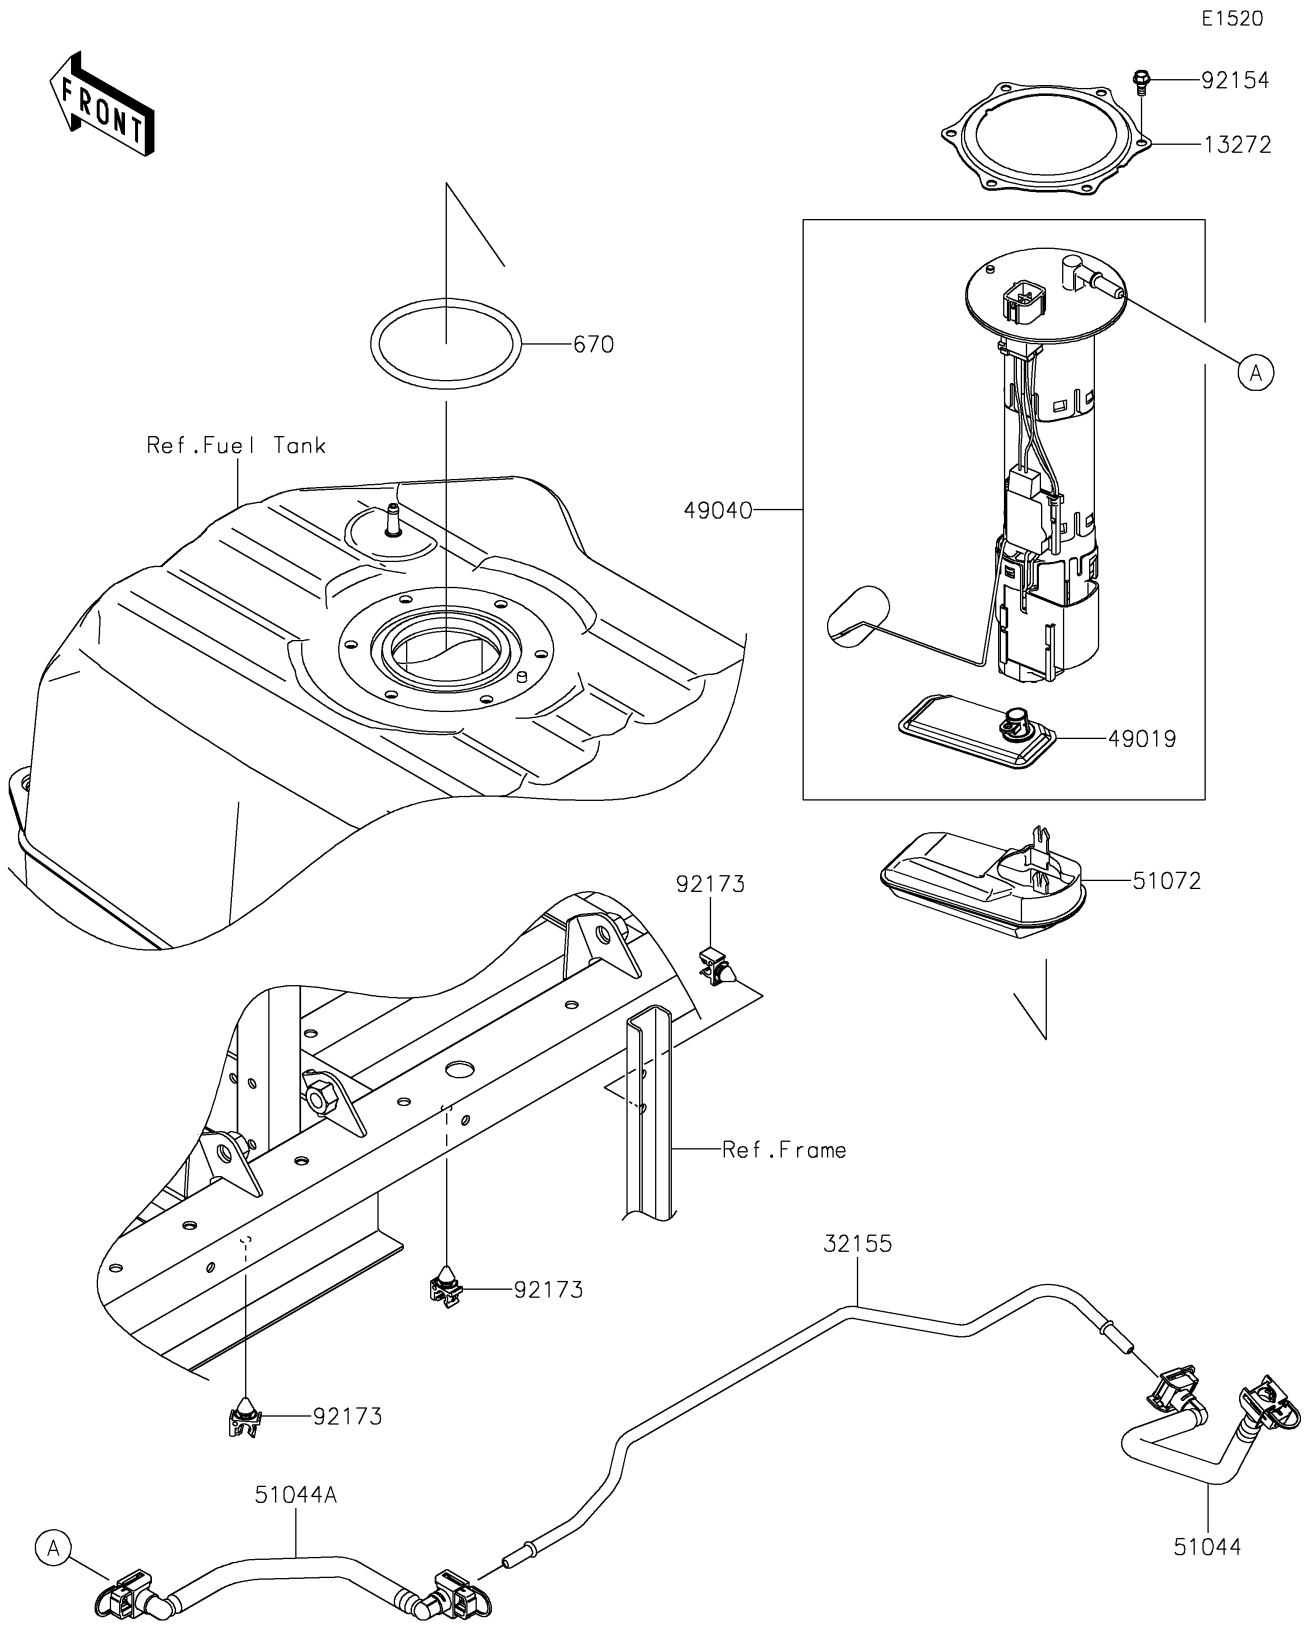

# 2024 Ridge XR HVAC PARTS DIAGRAM

Fuel Pump

### Fuel Pump

ITEM NAME	PART NUMBER	QUANTITY
PLATE (Ref # 13272)	13272-2500	1
PIPE,FUEL (Ref # 32155)	32155-7458	1
FILTER-FUEL (Ref # 49019)	49019-0034	1
PUMP-FUEL (Ref # 49040)	49040-0828	1
TUBE-ASSY,PIPE-ENGINE (Ref # 51044)	51044-1240	1
TUBE-ASSY,PUMP-PIPE (Ref # 51044A)	51044-1241	1
CHAMBER-FUEL (Ref # 51072)	51072-0008	1
BOLT,FUEL PUMP (Ref # 92154)	92154-1326	6
CLAMP,FUEL PIPE (Ref # 92173)	92173-1213	3
O RING (Ref # 670)	670E5090	1