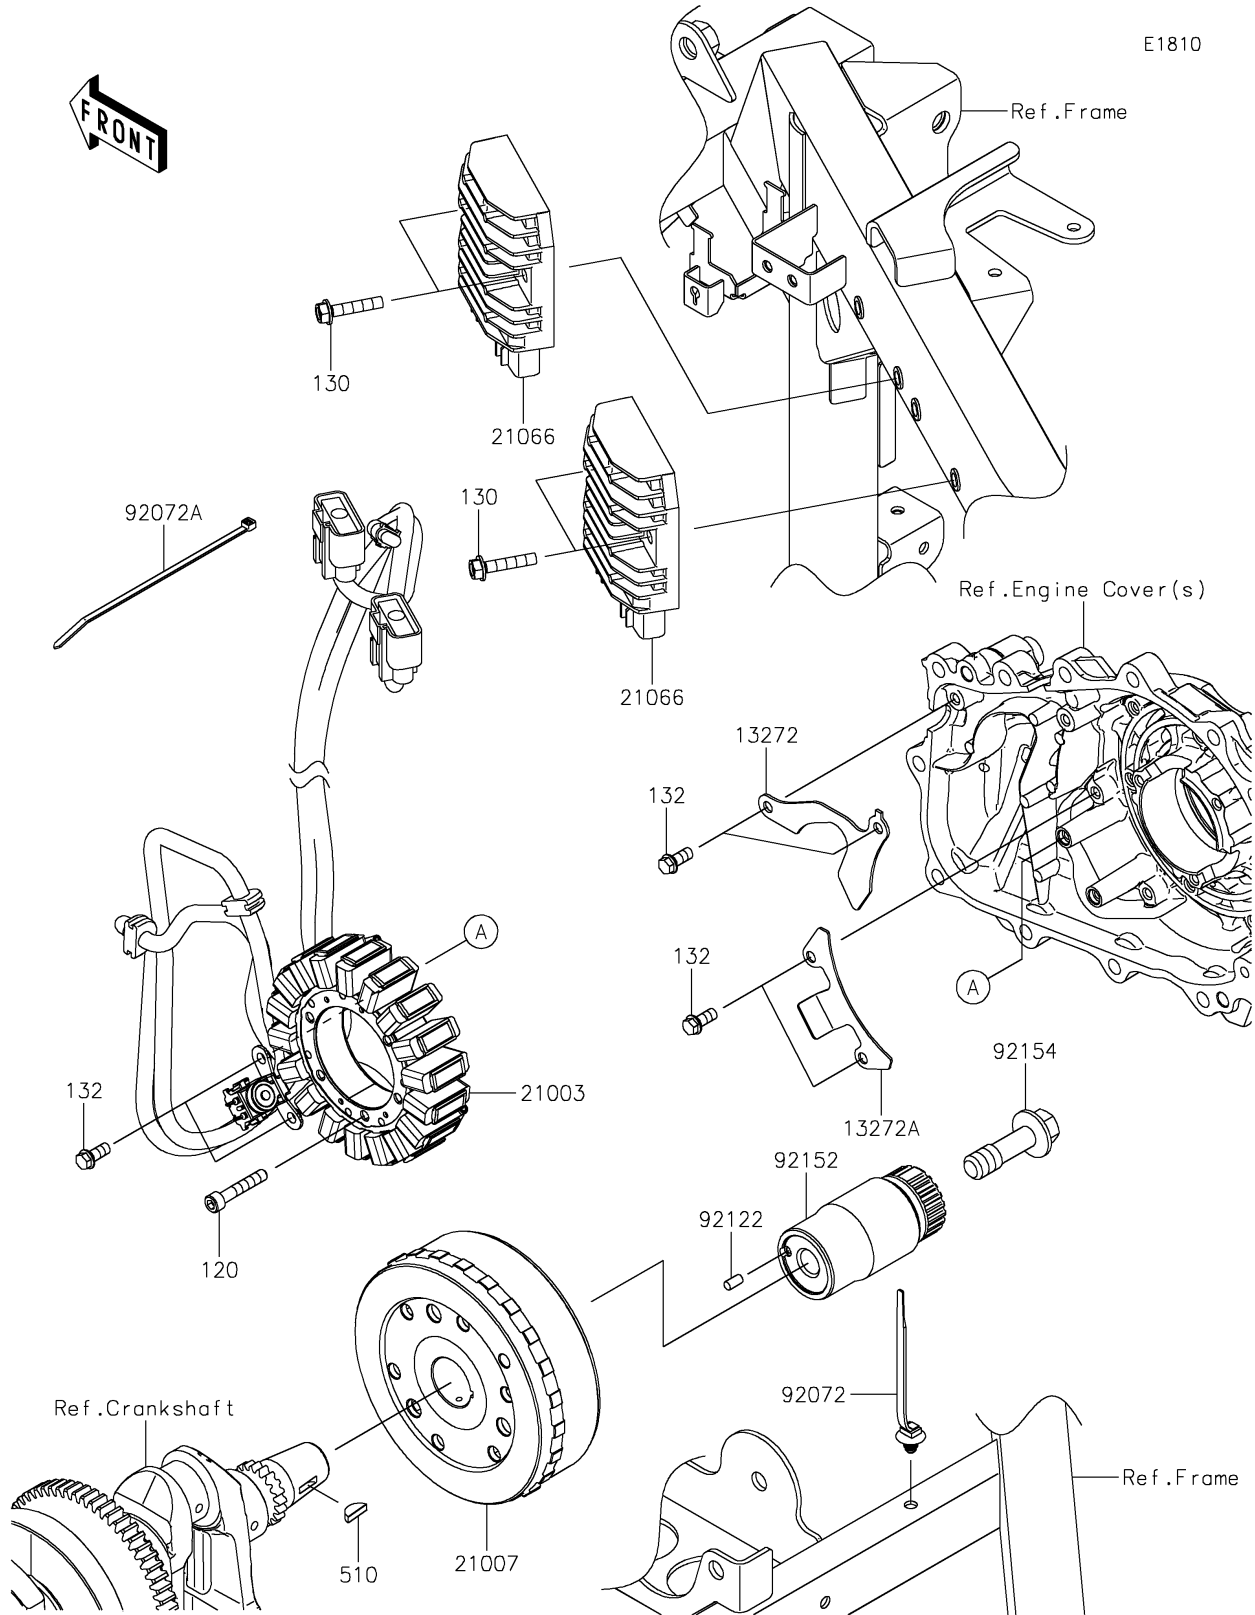

2024 RIDGE® XR HVAC PARTS DIAGRAM

Generator

2024 RIDGE® XR HVAC PARTS LIST

Generator

ITEM NAME	PART NUMBER	QUANTITY
PLATE,LEAD WIRE (Ref # 13272)	13272-4122	1
PLATE,LEAD WIRE (Ref # 13272A)	13272-4123	1
STATOR (Ref # 21003)	21003-0223	1
ROTOR (Ref # 21007)	21007-0731	1
REGULATOR-VOLTAGE (Ref # 21066)	21066-0771	2
BAND,OS170-FT7(BLACK) (Ref # 92072)	92072-1414	1
BAND,L=292.1 (Ref # 92072A)	92072-3509	1
ROLLER (Ref # 92122)	92122-0569	1
COLLAR (Ref # 92152)	92152-2932	1
BOLT,14X45 (Ref # 92154)	92154-7019	1
BOLT-SOCKET,6X35 (Ref # 120)	120CA0635	3
BOLT-FLANGED,6X30 (Ref # 130)	130BA0630	4
BOLT-FLANGED-SMALL,6X14 (Ref # 132)	132BA0614	6
KEY-WOODRUFF (Ref # 510)	510A4200	1