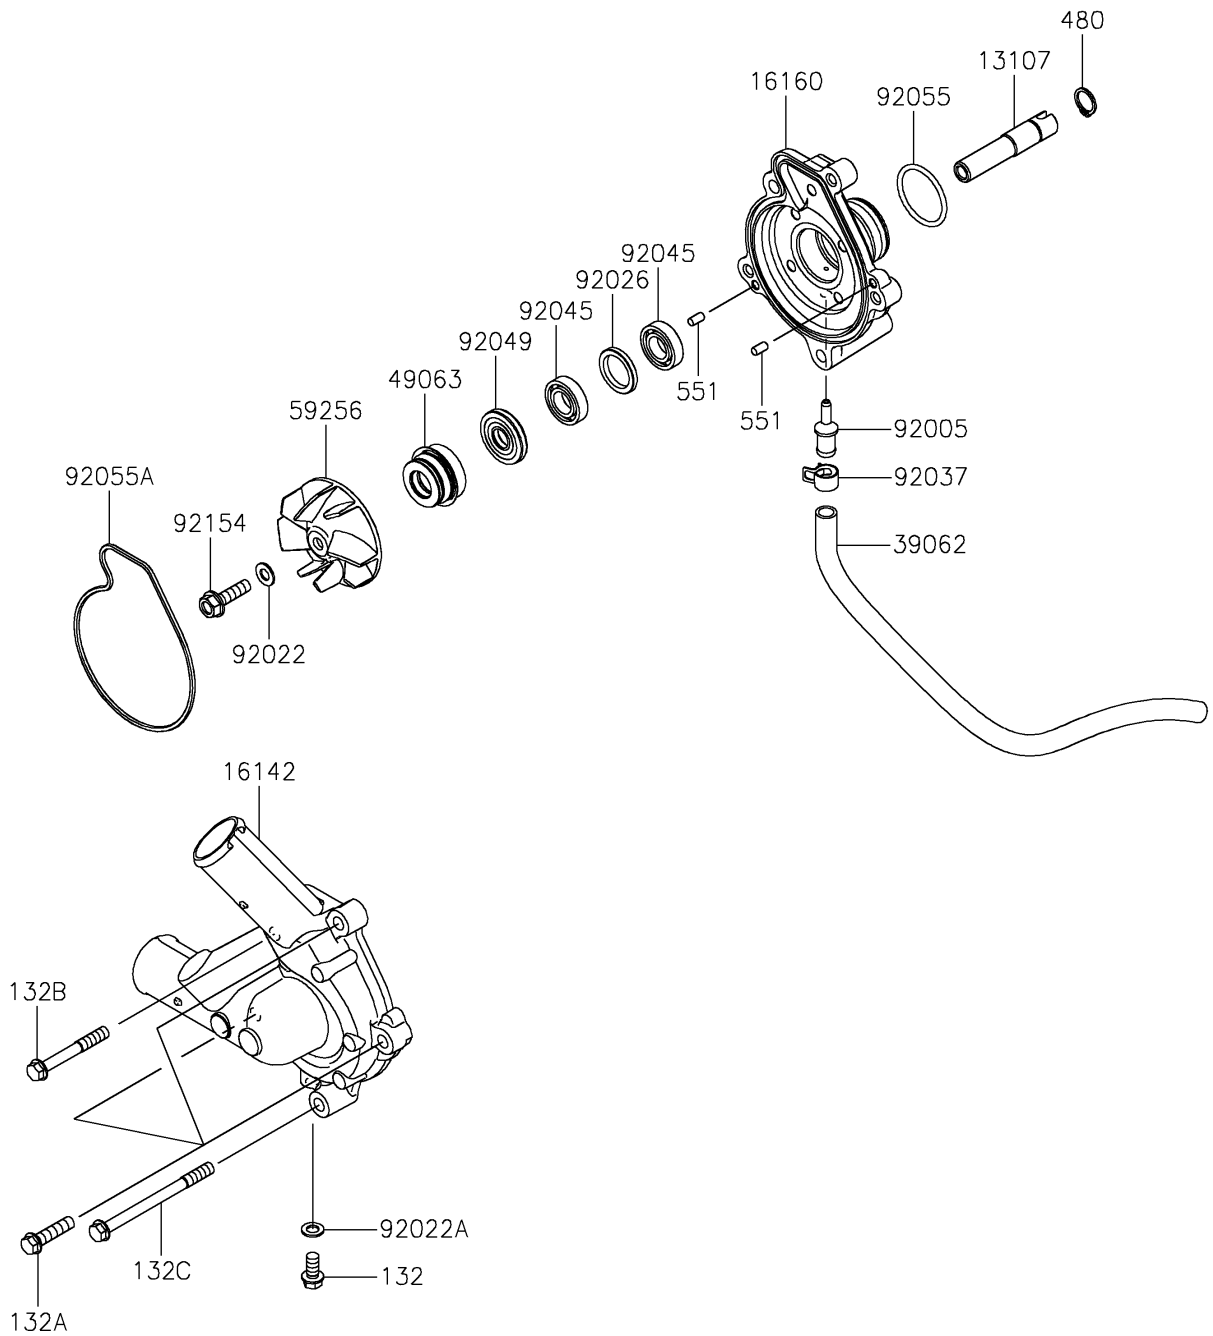

# 2025 RIDGE® XR HVAC PARTS DIAGRAM

Water Pump

E3031

### Water Pump

ITEM NAME	PART NUMBER	QUANTITY
SHAFT,WATER PUMP BODY (Ref # 13107)	13107-0894	1
COVER-PUMP (Ref # 16142)	16142-0772	1
BODY,WATER PUMP (Ref # 16160)	16160-0858	1
HOSE-COOLING,7.5X10.5X280 (Ref # 39062)	39062-1949	1
SEAL-MECHANICAL (Ref # 49063)	49063-1055	1
IMPELLER (Ref # 59256)	59256-0017	1
FITTING (Ref # 92005)	92005-1482	1
WASHER,6.1X12X1 (Ref # 92022)	92022-077	1
WASHER,6.2X11X1 (Ref # 92022A)	92022-304	1
SPACER (Ref # 92026)	92026-0952	1
CLAMP (Ref # 92037)	92037-2113	1
BEARING-BALL,6901 (Ref # 92045)	92045-1246	2
SEAL-OIL (Ref # 92049)	92049-0798	1
RING-O,28.7X2.4 (Ref # 92055)	92055-0922	1
RING-O,WATER PUMP COVER (Ref # 92055A)	92055-1736	1
BOLT,6X22 (Ref # 92154)	92154-2832	1
BOLT-FLANGED-SMALL,6X12 (Ref # 132)	132BA0612	1
BOLT-FLANGED-SMALL,6X25 (Ref # 132A)	132BA0625	3
BOLT-FLANGED-SMALL,6X45 (Ref # 132B)	132BA0645	1
BOLT-FLANGED-SMALL,6X75 (Ref # 132C)	132BB0675	1
CIRCLIP-TYPE-C,12MM (Ref # 480)	480J1200	1
PIN-DOWEL,4X8 (Ref # 551)	551A0408	2