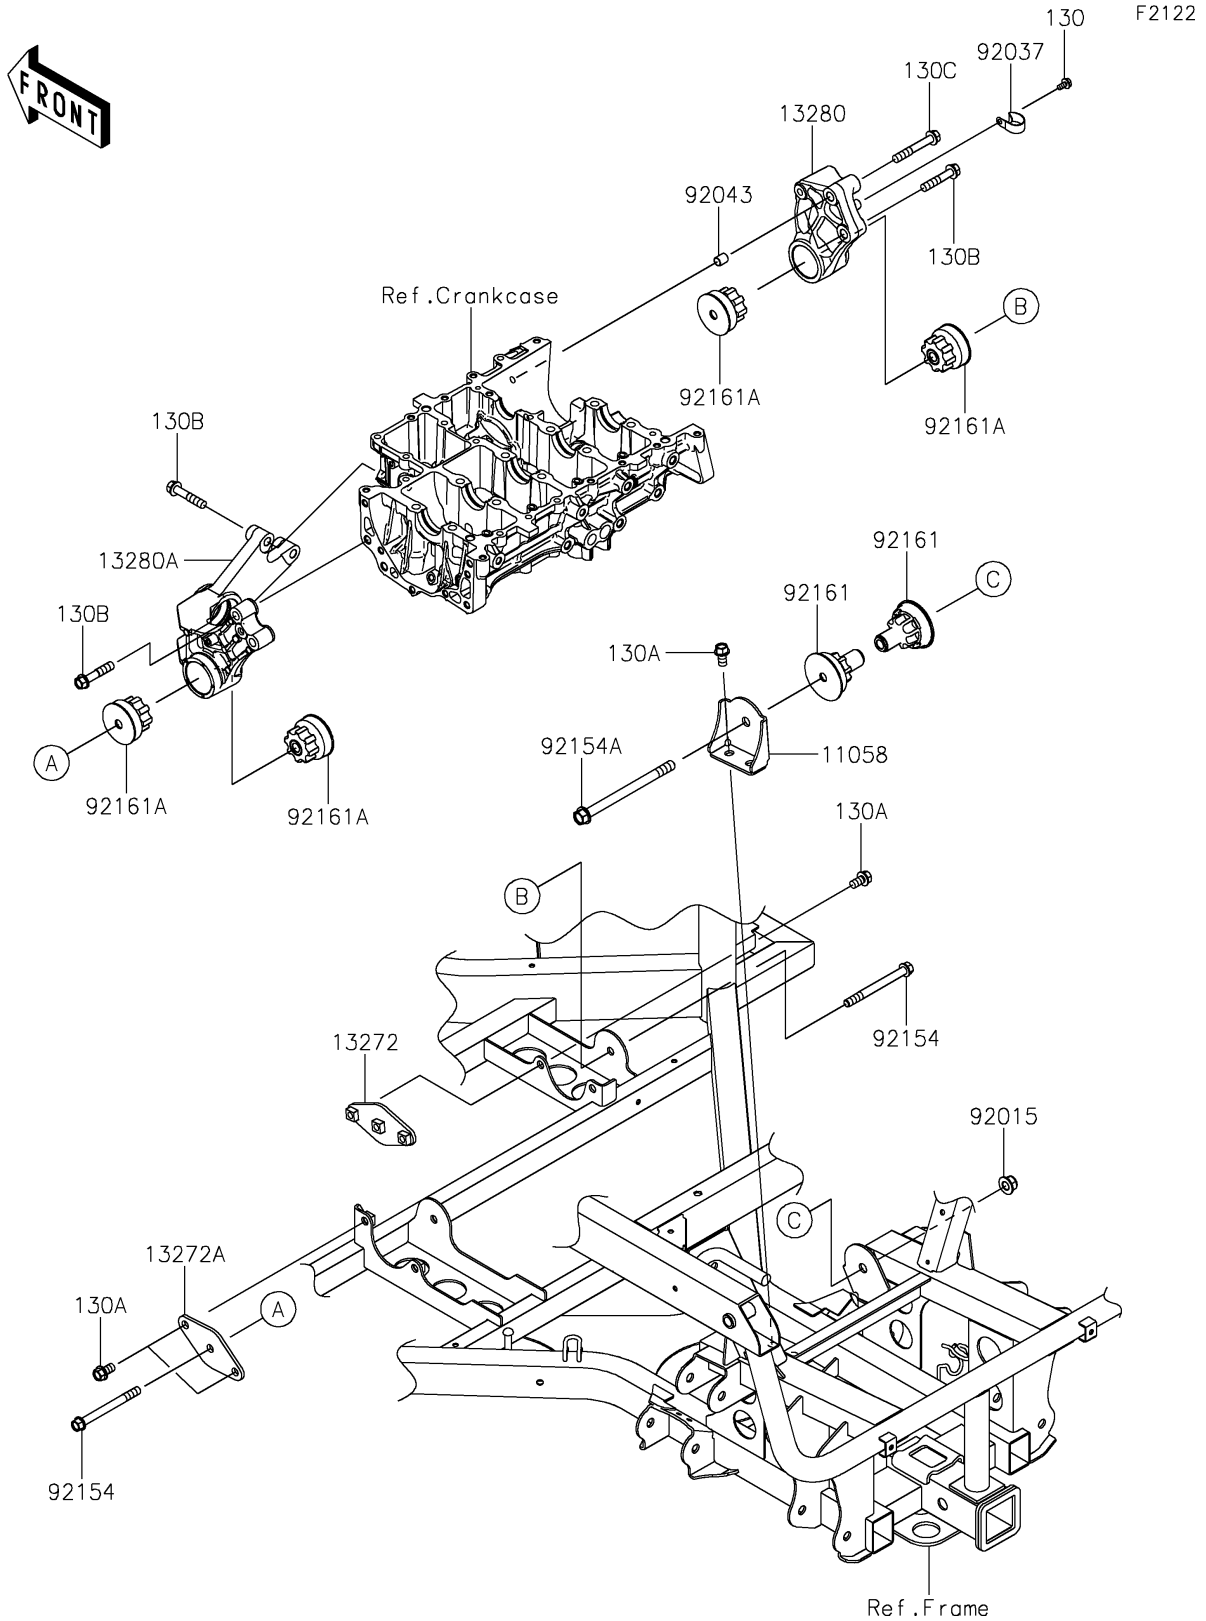

2025 RIDGE® XR HVAC PARTS DIAGRAM

Engine Mount

2025 RIDGE® XR HVAC PARTS LIST

Engine Mount

| ITEM NAME | PART NUMBER | QUANTITY |
|---------------------------------------|-------------|----------|
| BRACKET,MOUNT ENGINE,RR (Ref # 11058) | 11058-0118 | 1 |
| PLATE,MOUNT ENGINE,RH (Ref # 13272) | 13272-4071 | 1 |
| PLATE,MOUNT ENGINE,LH (Ref # 13272A) | 13272-4202 | 1 |
| HOLDER,RH (Ref # 13280) | 13280-1350 | 1 |
| HOLDER,LH (Ref # 13280A) | 13280-1407 | 1 |
| NUT,LOCK,FLANGED,12MM (Ref # 92015) | 92015-1433 | 1 |
| CLAMP (Ref # 92037) | 92037-1993 | 1 |
| PIN,10.1X12X14 (Ref # 92043) | 92043-4009 | 2 |
| BOLT,FLANGED,10X105 (Ref # 92154) | 92154-1132 | 2 |
| BOLT,FLANGED,12X160 (Ref # 92154A) | 92154-3916 | 1 |
| DAMPER (Ref # 92161) | 92161-2171 | 2 |
| DAMPER (Ref # 92161A) | 92161-2485 | 4 |
| BOLT-FLANGED,6X12 (Ref # 130) | 130BA0612 | 1 |
| BOLT-FLANGED,10X18 (Ref # 130A) | 130CA1018 | 6 |
| BOLT-FLANGED,10X50 (Ref # 130B) | 130CA1050 | 5 |
| BOLT-FLANGED,10X65 (Ref # 130C) | 130CA1065 | 1 |