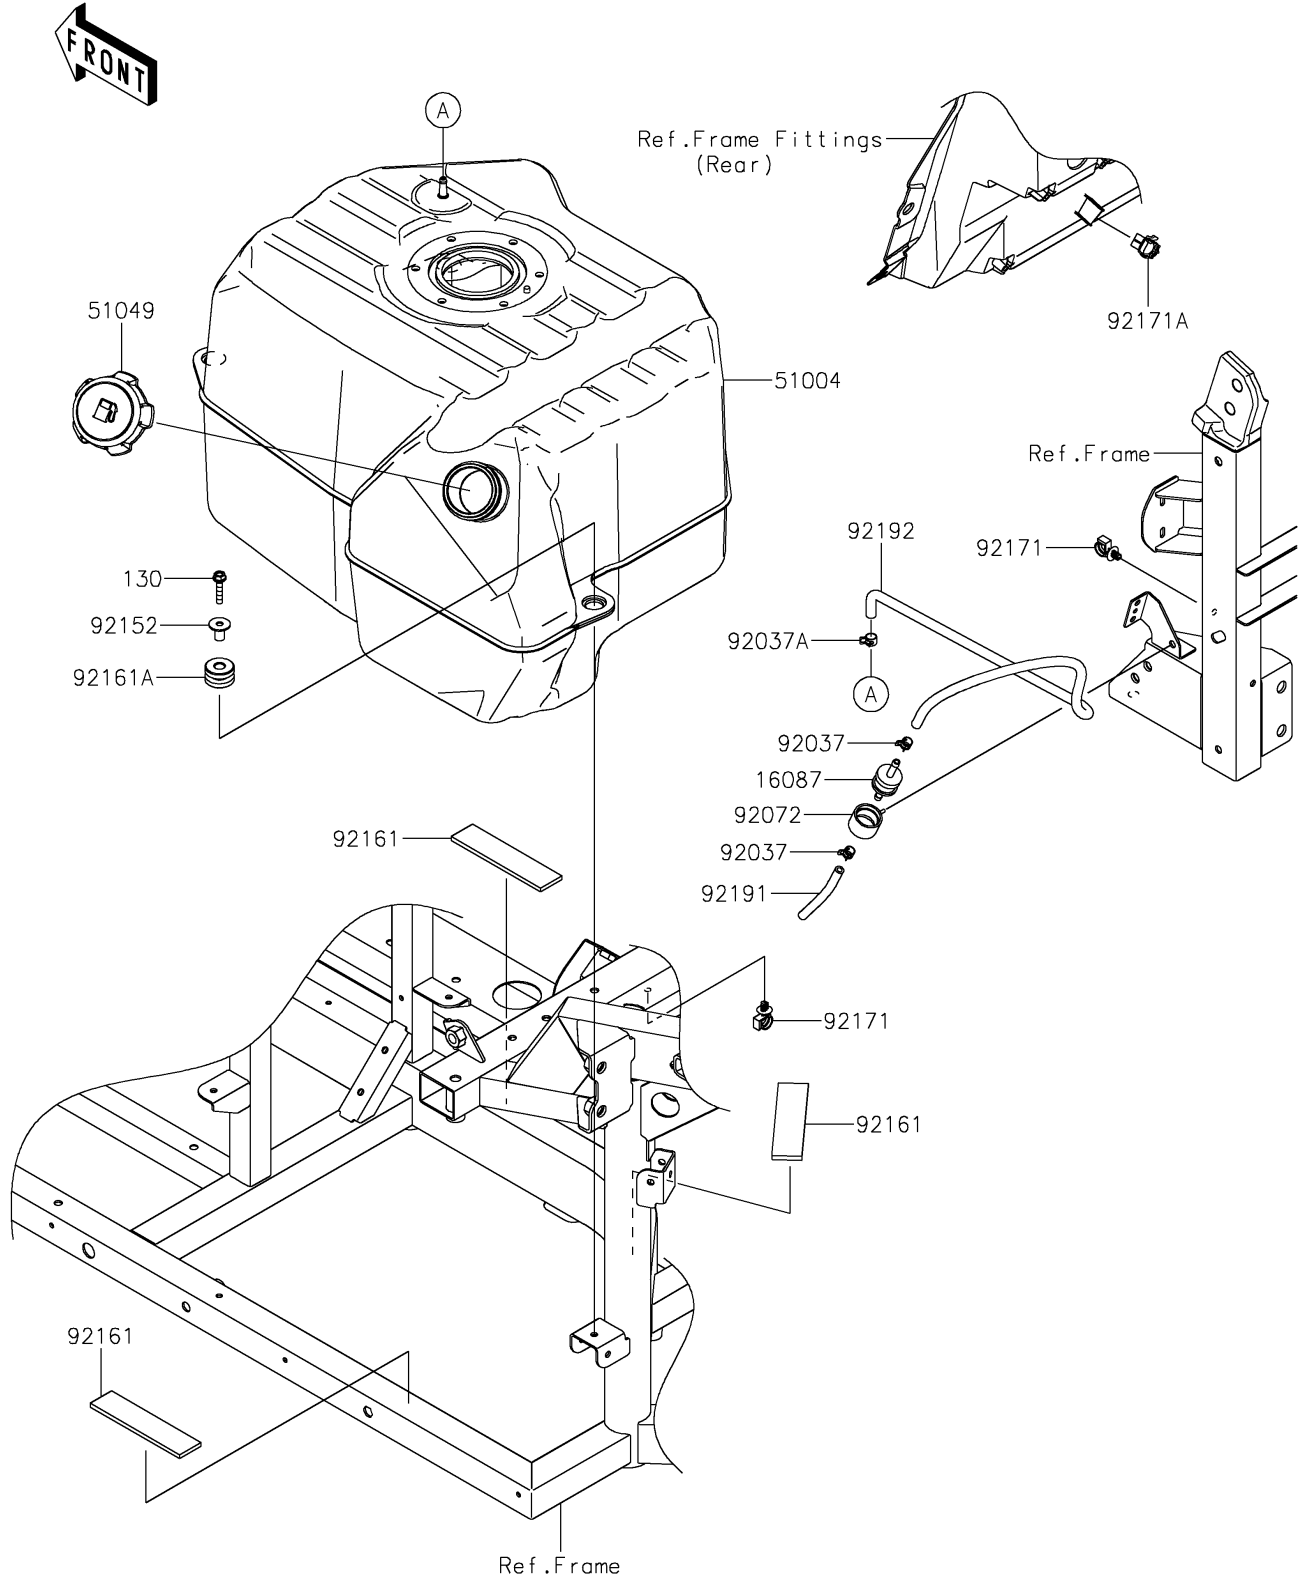

# 2025 Ridge XR HVAC PARTS DIAGRAM

Fuel Tank(CN,US)

F2410

## 2025 Ridge XR HVAC PARTS LIST

Fuel Tank(CN,US)

ITEM NAME	PART NUMBER	QUANTITY
VALVE-CHECK (Ref # 16087)	16087-0008	1
TANK-FUEL (Ref # 51004)	51004-0036	1
CAP-TANK,FUEL (Ref # 51049)	51049-0718	1
CLAMP,TUBE (Ref # 92037)	92037-1461	2
CLAMP (Ref # 92037A)	92037-2113	1
BAND (Ref # 92072)	92072-0850	1
COLLAR,6.8X10X18.1 (Ref # 92152)	92152-1867	3
DAMPER,31.1X130X5 (Ref # 92161)	92161-0936	3
DAMPER,TANK (Ref # 92161A)	92161-2178	3
CLAMP (Ref # 92171)	92171-0453	2
CLAMP,EDGE CLIP (Ref # 92171A)	92171-1722	1
TUBE,5X9X100 (Ref # 92191)	92191-1792	1
TUBE,BREATHER (Ref # 92192)	92192-2626	1
BOLT-FLANGED,6X30 (Ref # 130)	130BA0630	3