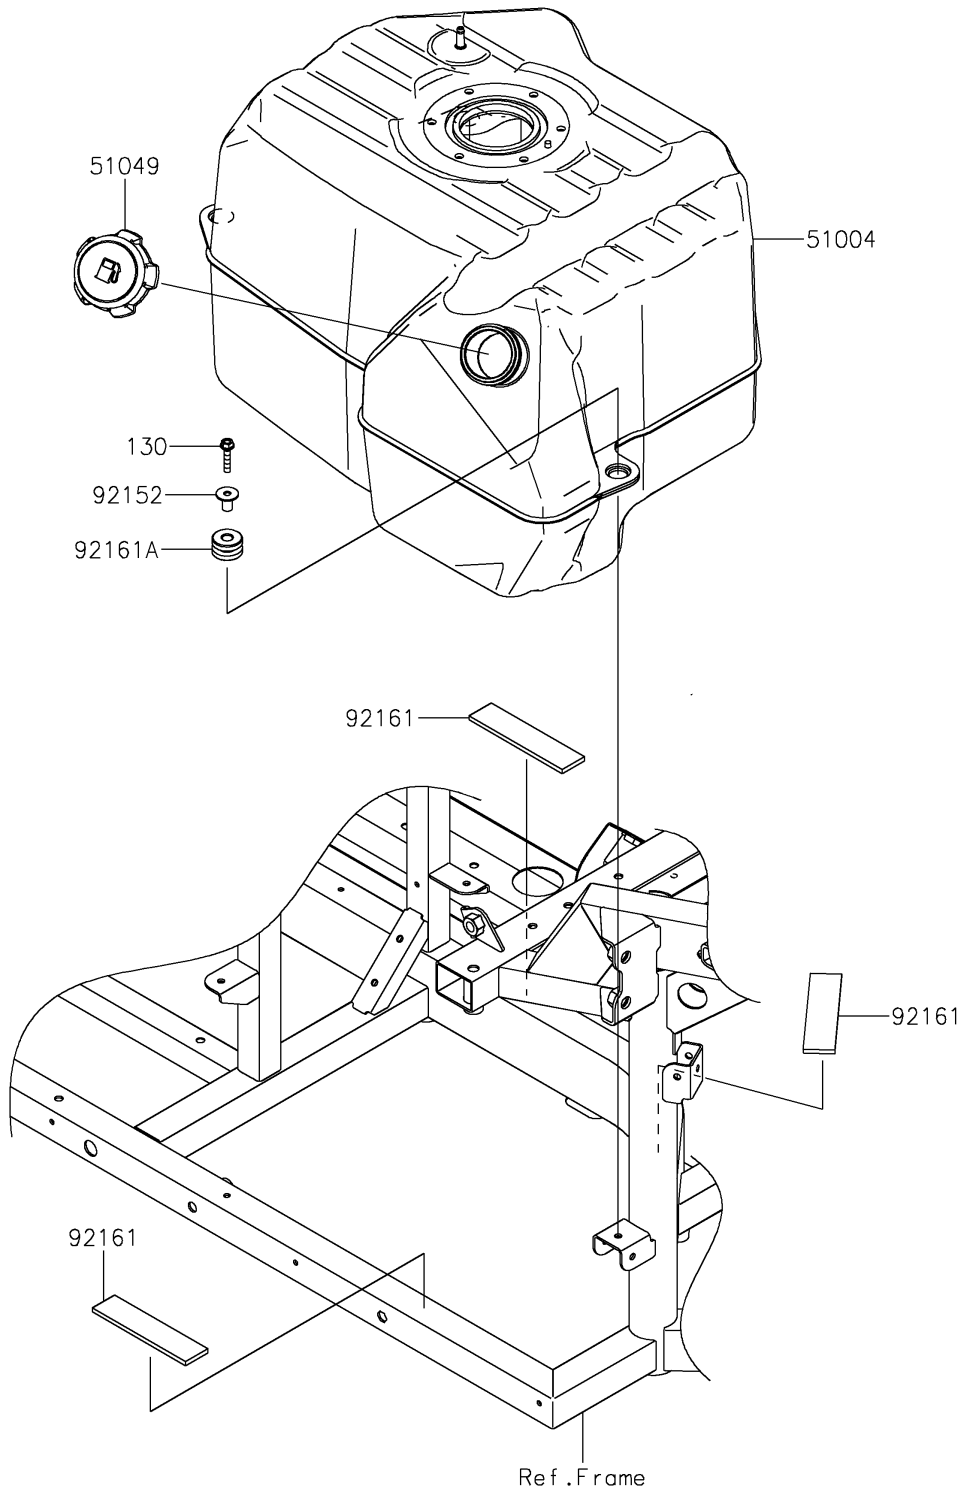

# 2024 RIDGE<sup>®</sup> XR HVAC PARTS DIAGRAM

Fuel Tank(CA)

F2410A

## 2024 RIDGE® XR HVAC PARTS LIST

Fuel Tank(CA)

ITEM NAME	PART NUMBER	QUANTITY
TANK-FUEL (Ref # 51004)	51004-0036	1
CAP-TANK,FUEL (Ref # 51049)	51049-0718	1
COLLAR,6.8X10X18.1 (Ref # 92152)	92152-1867	3
DAMPER,31.1X130X5 (Ref # 92161)	92161-0936	3
DAMPER,TANK (Ref # 92161A)	92161-2178	3
BOLT-FLANGED,6X30 (Ref # 130)	130BA0630	3