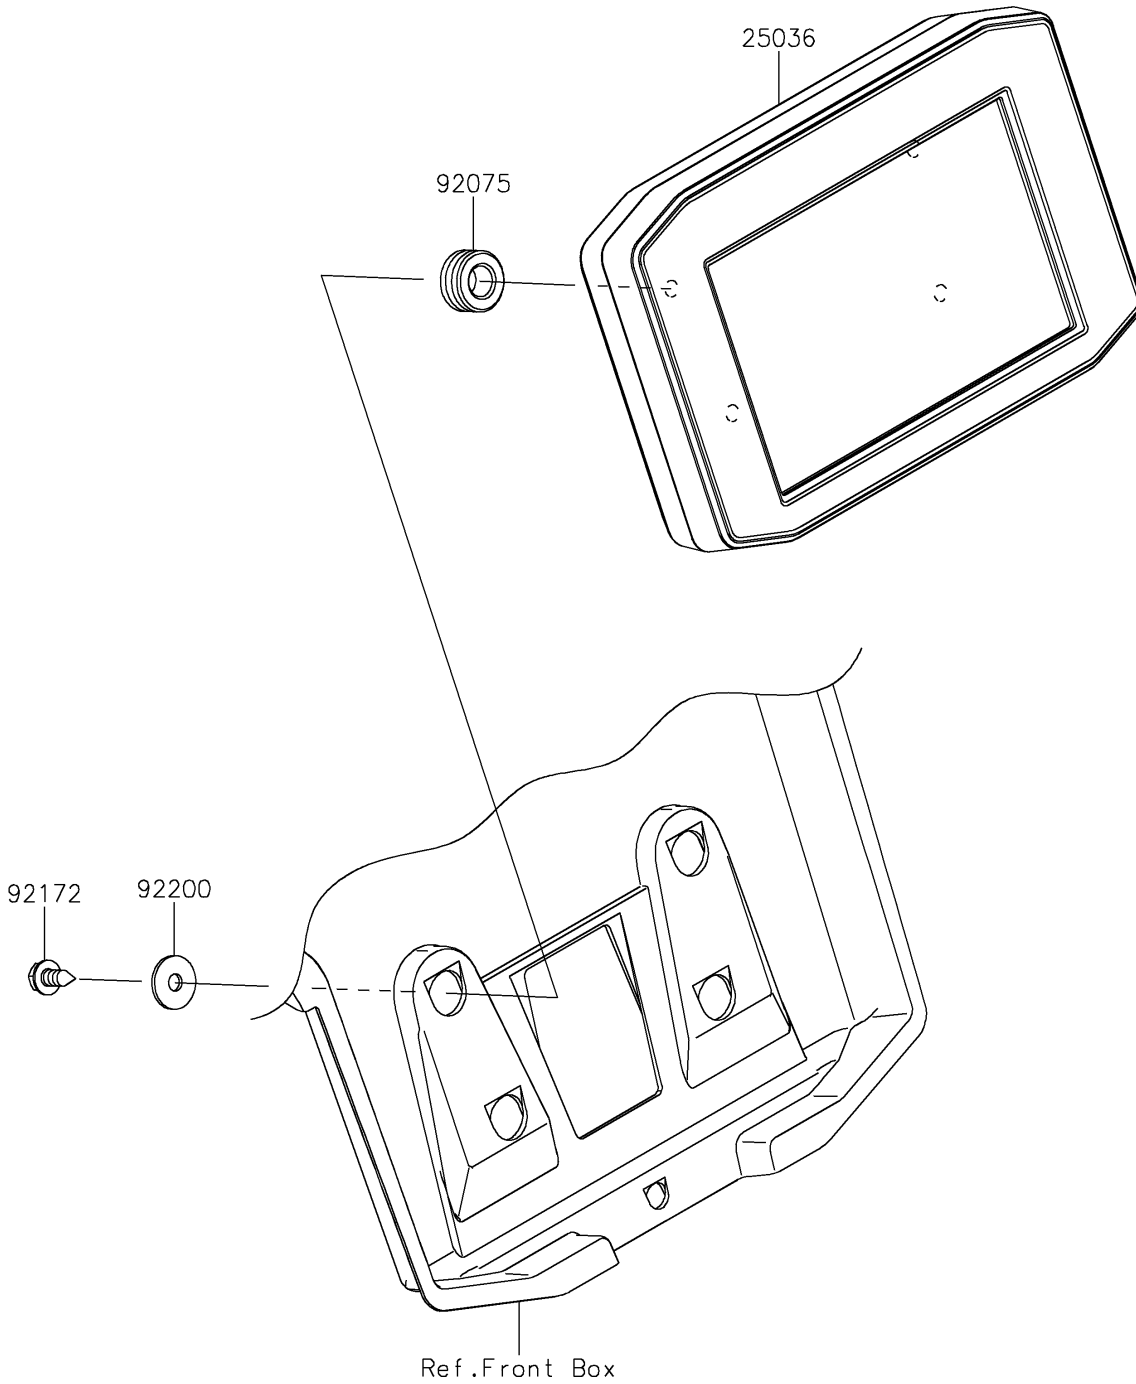

2025 Ridge XR HVAC PARTS DIAGRAM

Meter(s)

F2530

2025 Ridge XR HVAC PARTS LIST

Meter(s)

ITEM NAME	PART NUMBER	QUANTITY
METER-ASSY,TFT DISPLAY (Ref # 25036)	25036-0030	1
DAMPER (Ref # 92075)	92075-1898	4
SCREW,TAPPING,6X16 (Ref # 92172)	92172-1313	4
WASHER,6.5X20X1.6 (Ref # 92200)	92200-0283	4