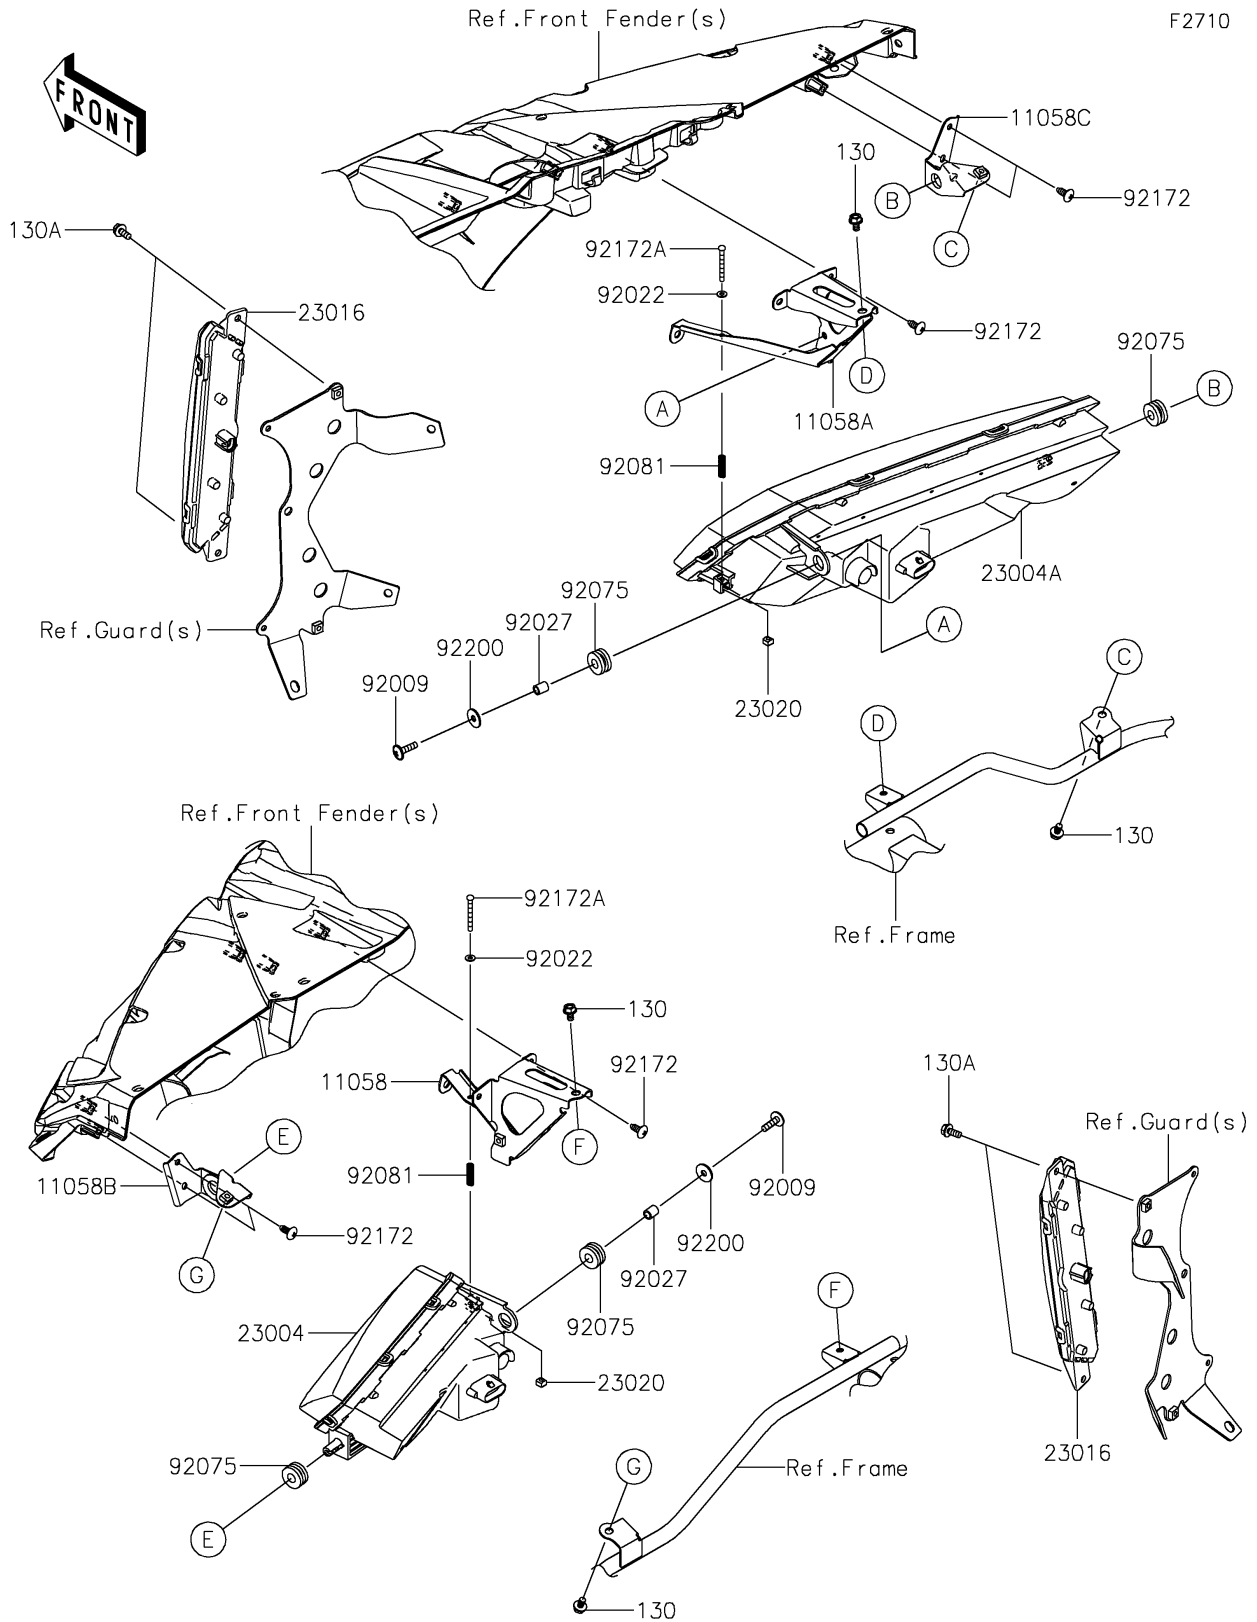

2024 Ridge XR HVAC PARTS DIAGRAM

Headlight(s)

2024 Ridge XR HVAC PARTS LIST

Headlight(s)

ITEM NAME	PART NUMBER	QUANTITY
BRACKET,HEAD LAMP,LH,IN (Ref # 11058)	11058-0218	1
BRACKET,HEAD LAMP,RH,IN (Ref # 11058A)	11058-0219	1
BRACKET,HEAD LAMP,LH,OUT (Ref # 11058B)	11058-0220	1
BRACKET,HEAD LAMP,RH,OUT (Ref # 11058C)	11058-0221	1
LAMP-HEAD,LED,LH (Ref # 23004)	23004-0435	1
LAMP-HEAD,LED,RH (Ref # 23004A)	23004-0436	1
LAMP-ASSY,LED,CLEAR (Ref # 23016)	23016-0677	2
NUT,4MM,FOCUS ADJUST (Ref # 23020)	23020-018	2
SCREW,6X22,BLACK (Ref # 92009)	92009-1256	2
WASHER (Ref # 92022)	92022-563	2
COLLAR,6.8X10X12 (Ref # 92027)	92027-162	2
DAMPER,10X24X12 (Ref # 92075)	92075-1690	4
SPRING,FOCUS ADJUST (Ref # 92081)	92081-1896	2
SCREW,6X16 (Ref # 92172)	92172-0284	10
SCREW,4X40 (Ref # 92172A)	92172-1092	2
WASHER,6.5X20X1.6 (Ref # 92200)	92200-0283	2
BOLT-FLANGED,6X10 (Ref # 130)	130BA0610	4
BOLT-FLANGED,6X14 (Ref # 130A)	130BA0614	4