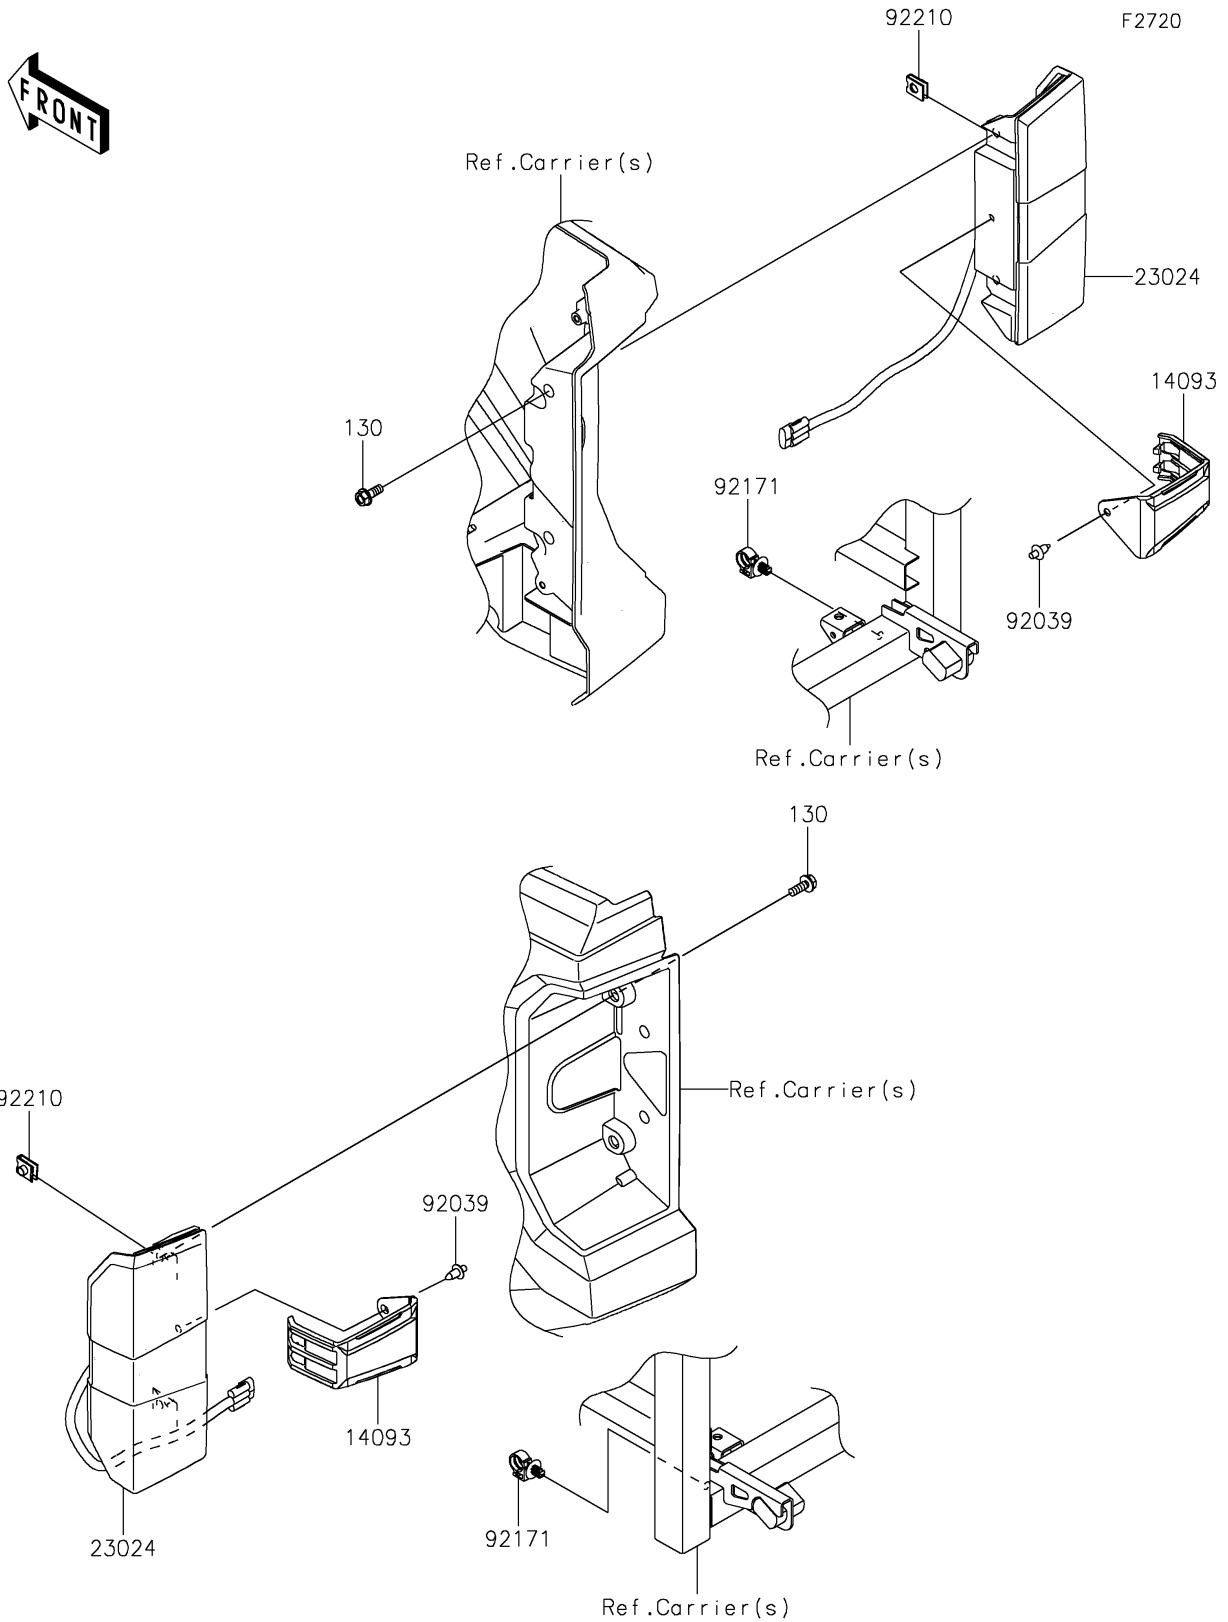

# 2025 Ridge XR HVAC PARTS DIAGRAM

Taillight(s)

## 2025 Ridge XR HVAC PARTS LIST

Taillight(s)

ITEM NAME	PART NUMBER	QUANTITY
COVER, TAIL LAMP (Ref # 14093)	14093-1413	2
LAMP-ASSY-TAIL, LED (Ref # 23024)	23024-0006	2
RIVET (Ref # 92039)	92039-0068	2
CLAMP (Ref # 92171)	92171-0453	2
NUT (Ref # 92210)	92210-1125	4
BOLT-FLANGED, 6X16 (Ref # 130)	130BA0616	4