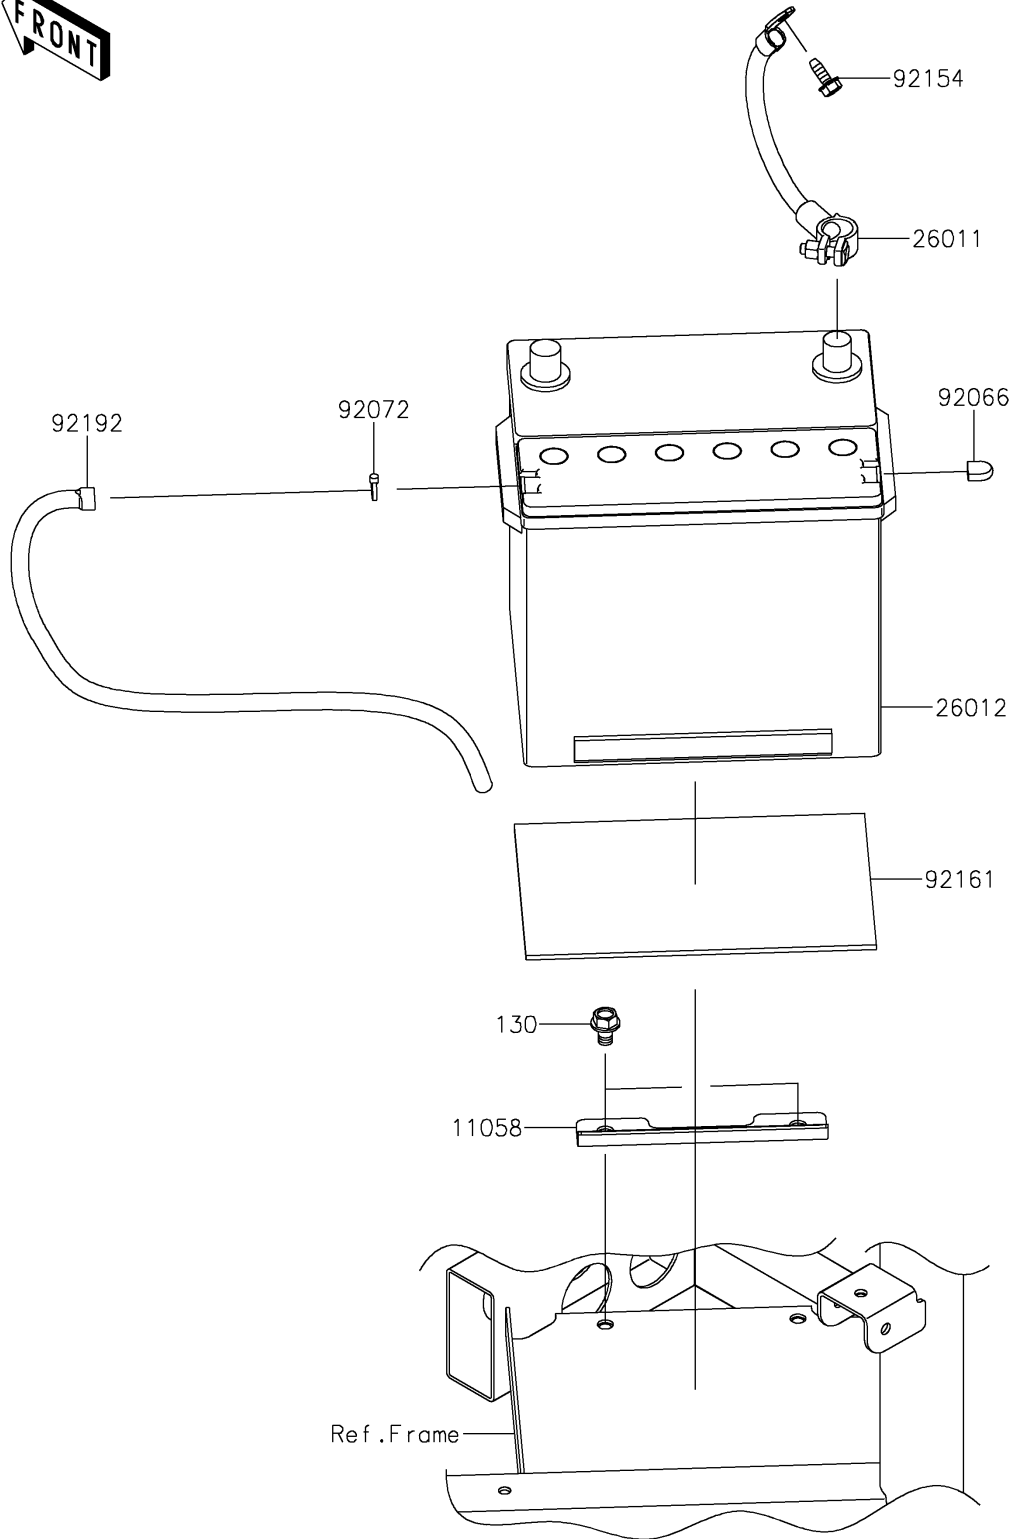

2024 Ridge XR HVAC PARTS DIAGRAM

Battery

F2761

2024 Ridge XR HVAC PARTS LIST

Battery

ITEM NAME	PART NUMBER	QUANTITY
BRACKET,BATTERY (Ref # 11058)	11058-0790	1
WIRE-LEAD,BATTERY(-) (Ref # 26011)	26011-1871	1
BATTERY,12V 32AH (Ref # 26012)	26012-0619	1
PLUG,BREATHHER (Ref # 92066)	92066-1592	1
BAND,92X2.4 (Ref # 92072)	92072-0791	1
BOLT,FLANGED,6X16 (Ref # 92154)	92154-0551	1
DAMPER (Ref # 92161)	92161-0578	1
TUBE,BREATHHER,7X10X450 (Ref # 92192)	92192-1694	1
BOLT-FLANGED,8X12 (Ref # 130)	130BA0812	2