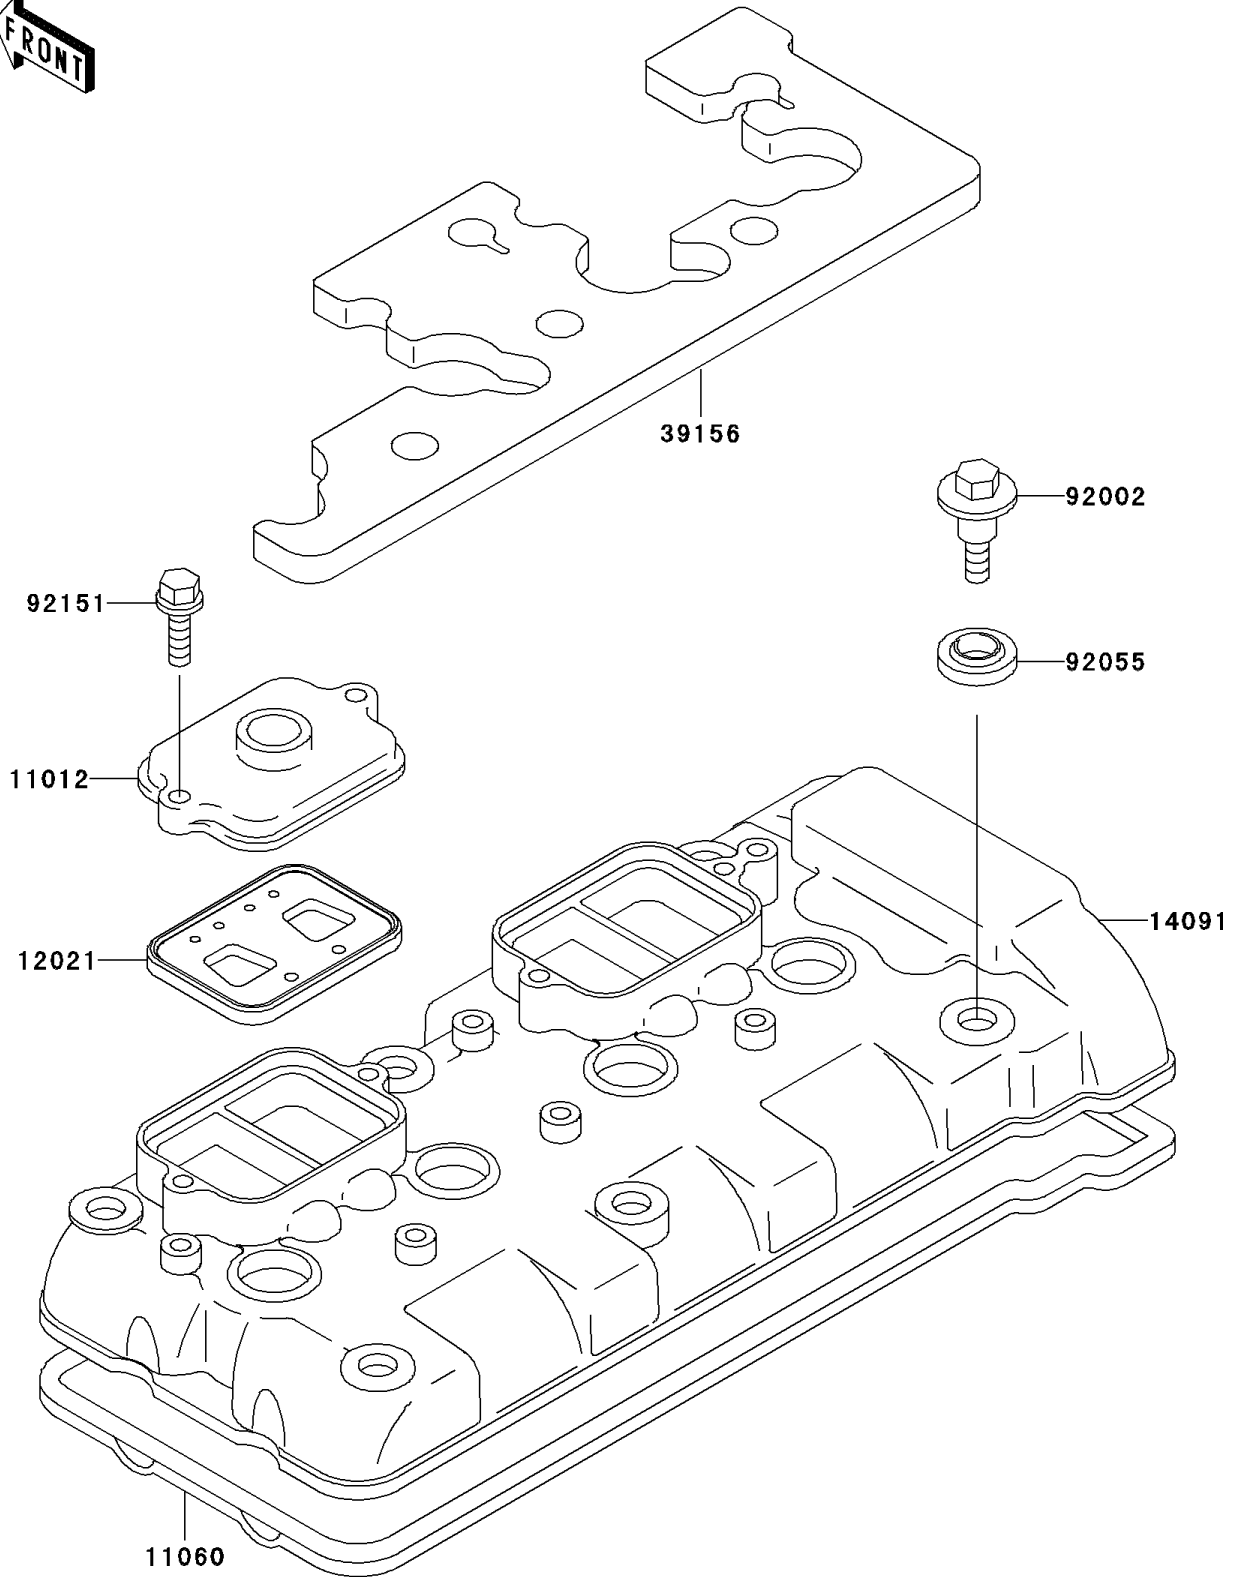

2005 ZZR600 PARTS DIAGRAM

Cylinder Head Cover

E1112

2005 ZZR600 PARTS LIST

Cylinder Head Cover

ITEM NAME	PART NUMBER	QUANTITY
CAP, REED VALVE (Ref # 11012)	11012-1758	2
GASKET, HEAD COVER (Ref # 11060)	11060-1667	1
VALVE-ASSY-REED (Ref # 12021)	12021-1119	2
COVER, CYLINDER HEAD (Ref # 14091)	14091-1140	1
PAD (Ref # 39156)	39156-1455	1
BOLT, L=20.5 (Ref # 92002)	92002-1327	6
RING-O, HEAD COVER BOLT (Ref # 92055)	92055-1352	6
BOLT, 6X20 (Ref # 92151)	92151-1407	4