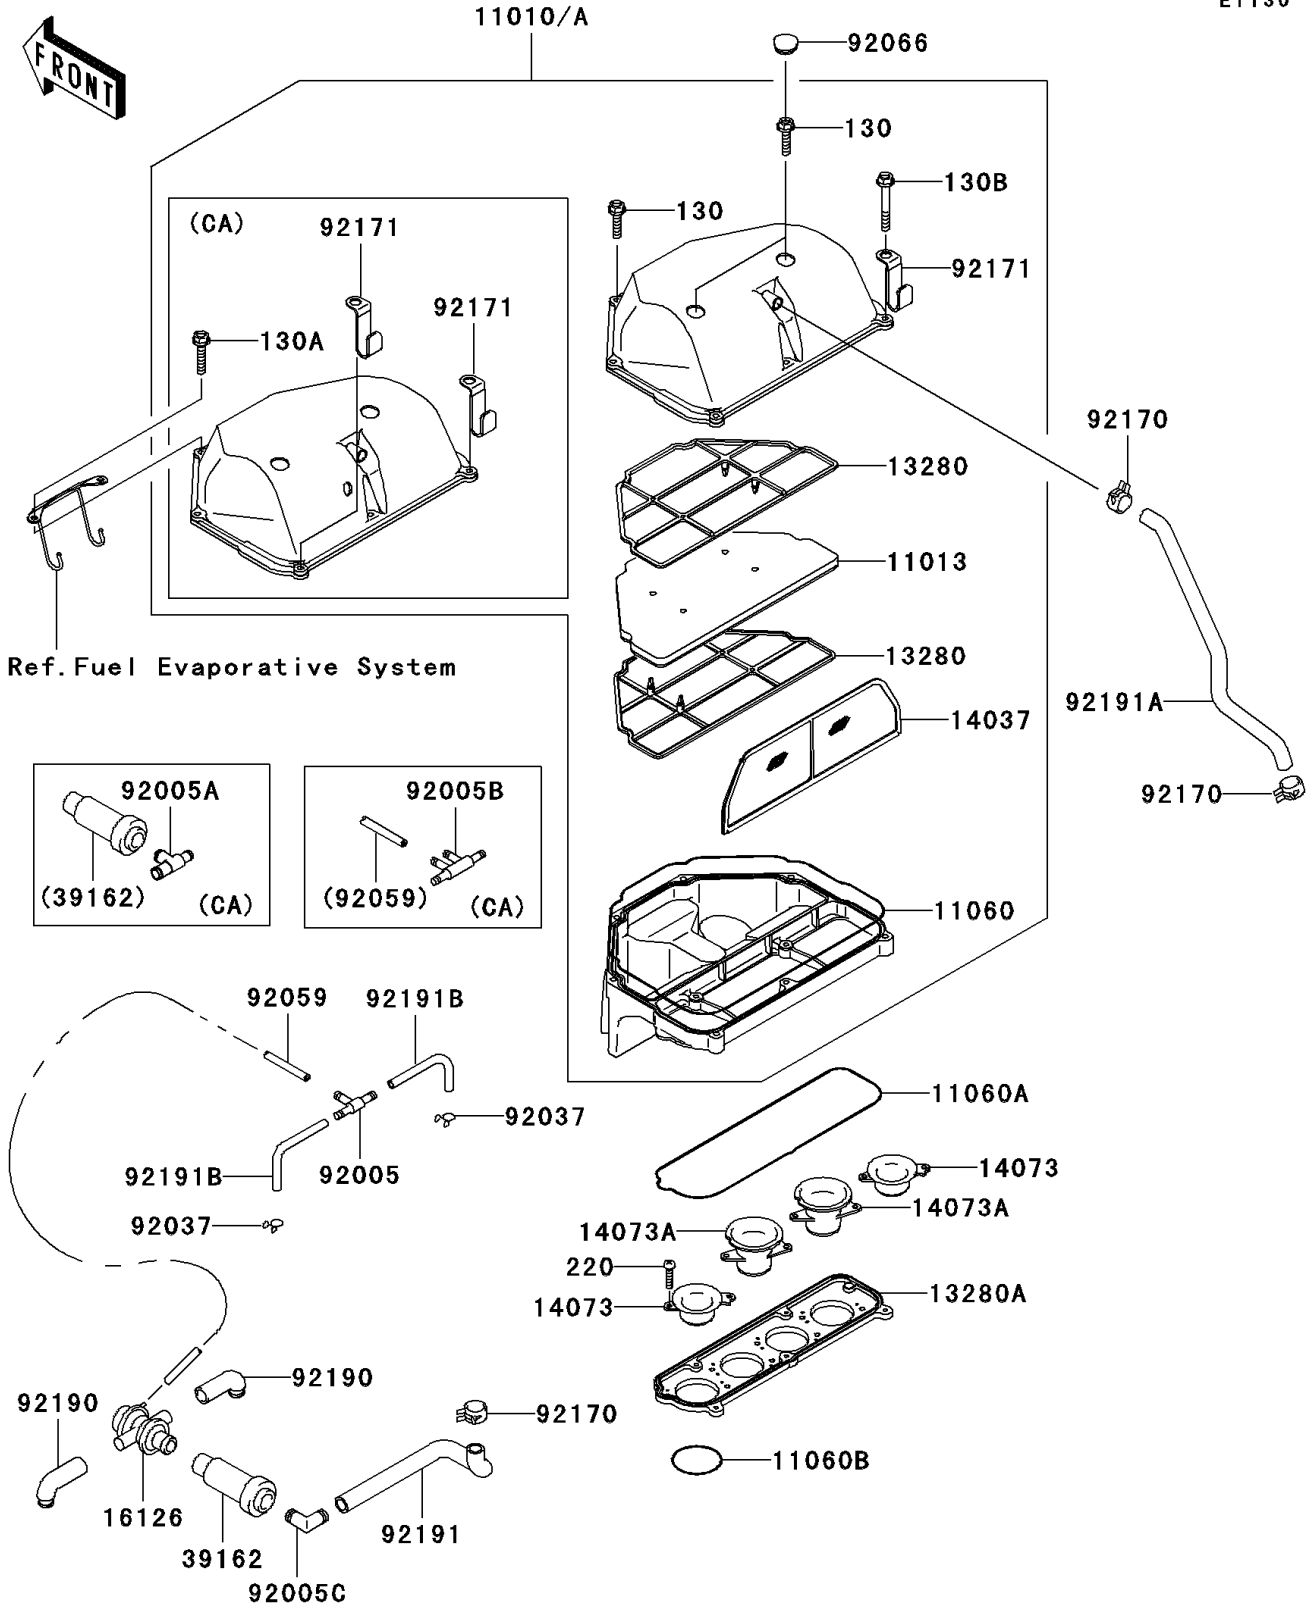

2005 ZZR600 PARTS DIAGRAM

Air Cleaner

E1130

2005 ZZR600 PARTS LIST

Air Cleaner

ITEM NAME	PART NUMBER	QUANTITY
BOLT-FLANGED (Ref # 130B)	130H0645	3
SCREW-PAN-CROSS (Ref # 220)	220D0520	8
ELEMENT-AIR FILTER (Ref # 11013)	11013-1274	1
GASKET,AIR FILTER (Ref # 11060)	11060-1845	1
GASKET,AIR FILTER (Ref # 11060A)	11060-1846	1
GASKET,CARBURETOR (Ref # 11060B)	11060-1847	4
HOLDER,AIR FILTER ELEMENT (Ref # 13280)	13280-1072	2
HOLDER,AIR FILTER (Ref # 13280A)	13280-1203	1
SCREEN,AIR FILTER (Ref # 14037)	14037-1193	1
DUCT,#1 (Ref # 14073)	14073-1715	2
DUCT,#2 (Ref # 14073A)	14073-1716	2
VALVE,AIR SWITCH (Ref # 16126)	16126-1361	1
SILENCER-INTAKE (Ref # 39162)	39162-1091	1
CLAMP (Ref # 92037)	92037-1712	2
TUBE,FUEL,4X9X140 (Ref # 92059)	92059-1230	1
PLUG (Ref # 92066)	92066-1389	2
CLAMP (Ref # 92170)	92170-1060	3
TUBE,AIR FILTER-VALVE (Ref # 92190)	92190-1581	2
TUBE,AIR FILTER-SWITCH (Ref # 92191)	92191-1230	1
TUBE,BLOWBY (Ref # 92191A)	92191-1242	1
TUBE (Ref # 92191B)	92191-1262	2
BOLT-FLANGED,6X25 (Ref # 130)	130H0625	4
BOLT-FLANGED,6X25 (Ref # 130)	130H0625	6
BOLT-FLANGED,6X30 (Ref # 130A)	130H0630	2
FILTER-ASSY-AIR (Ref # 11010)	11010-1736	1
FILTER-ASSY-AIR (Ref # 11010A)	11010-1737	1
FITTING,TUBE,T-TYPE (Ref # 92005)	92005-1017	1
FITTING,T-TYPE (Ref # 92005A)	92005-1252	1
FITTING (Ref # 92005B)	92005-1307	1

2005 ZZR600 PARTS LIST

Air Cleaner

ITEM NAME	PART NUMBER	QUANTITY
FITTING (Ref # 92005C)	92005-1309	1
CLAMP (Ref # 92171)	92171-1230	1
CLAMP (Ref # 92171)	92171-1230	2