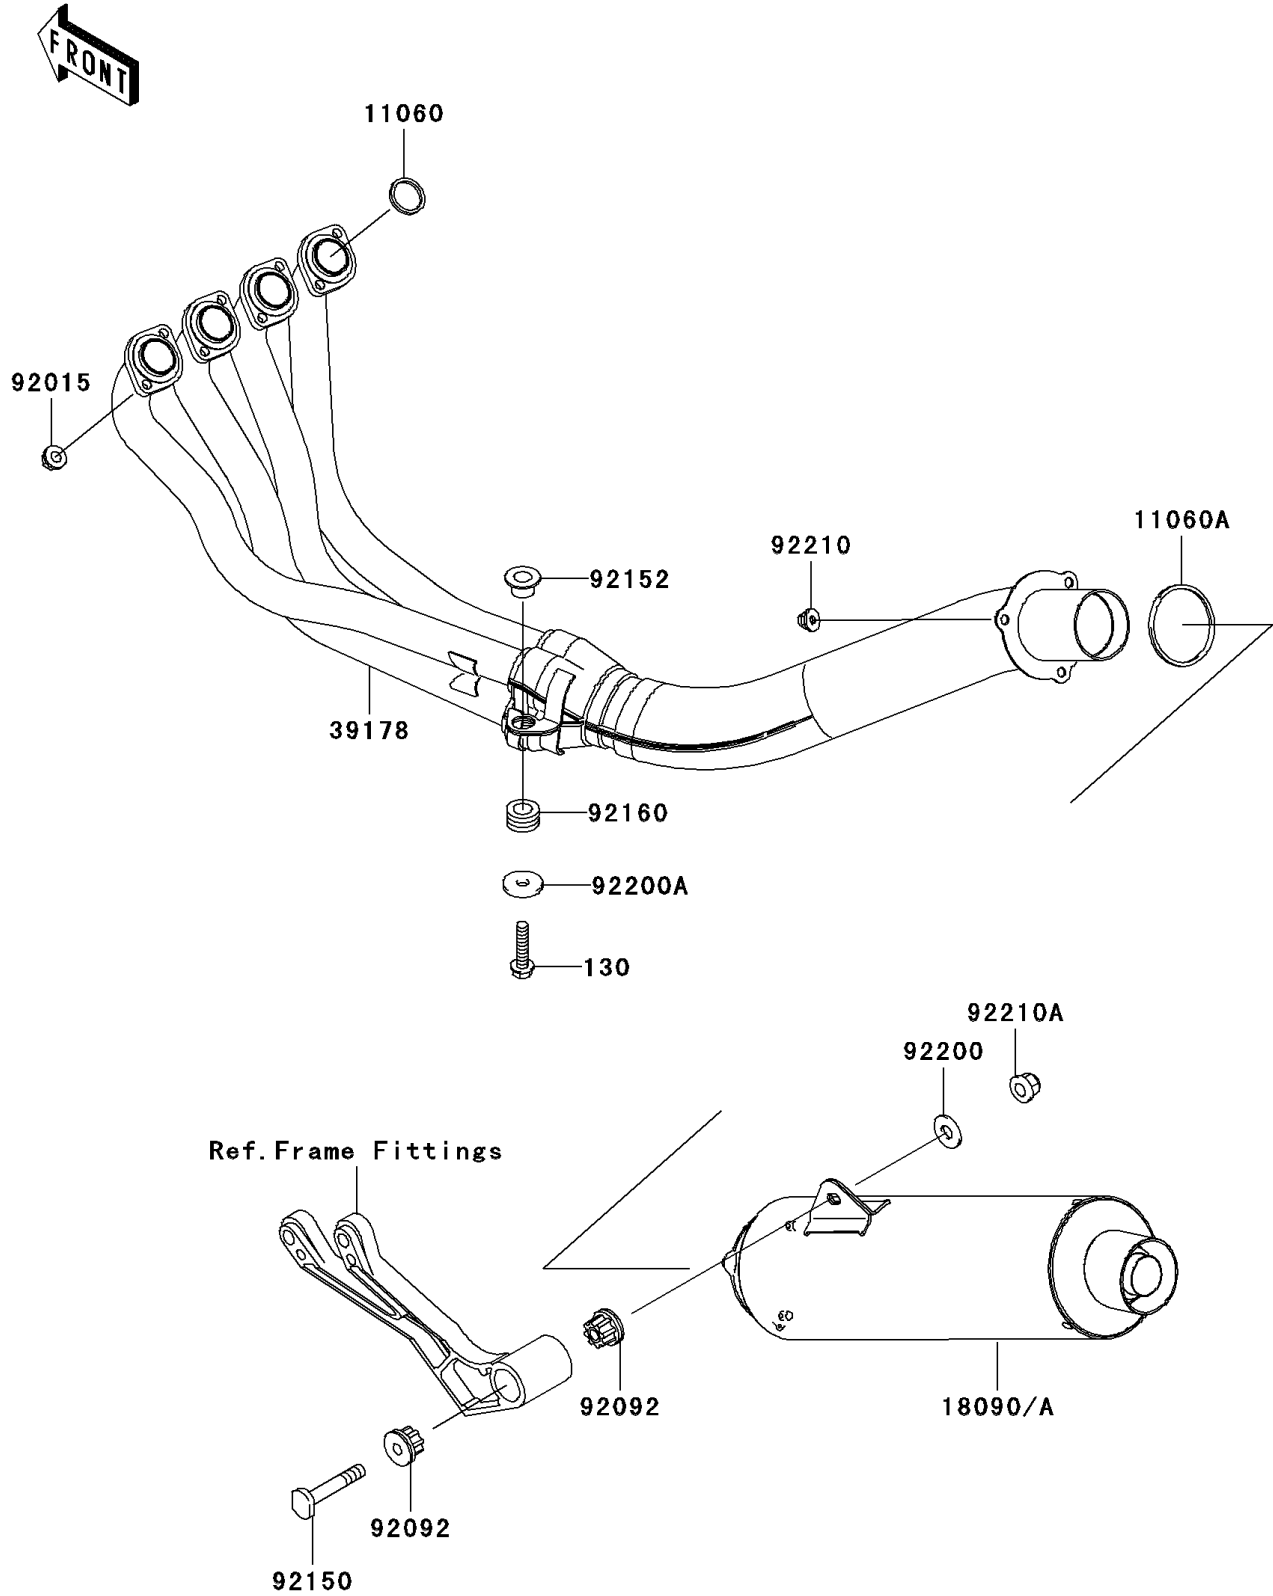

2005 ZZR600 PARTS DIAGRAM

Muffler(s)

E1140

2005 ZZR600 PARTS LIST

Muffler(s)

ITEM NAME	PART NUMBER	QUANTITY
BOLT-FLANGED (Ref # 130)	130Z0835	1
GASKET,EXHAUST PIPE (Ref # 11060)	11060-1203	4
GASKET,MUFFLER CONNECTING (Ref # 11060A)	11060-1813	1
MANIFOLD-COMP-EXHAUST (Ref # 39178)	39178-1318	1
NUT,8MM (Ref # 92015)	92015-1402	8
BUSHING-RUBBER,MUFFLER (Ref # 92092)	92092-1013	2
BOLT,10X55 (Ref # 92150)	92150-1792	1
COLLAR (Ref # 92152)	92152-1211	1
DAMPER,MUFFLER (Ref # 92160)	92160-1543	1
WASHER,10.5X25X2.0 (Ref # 92200)	92200-1377	1
WASHER,8.5X28X3.2 (Ref # 92200A)	92200-1392	1
NUT,CAP,8MM (Ref # 92210)	92210-1120	3
NUT,CAP,10MM (Ref # 92210A)	92210-1121	1
BODY-COMP-MUFFLER (Ref # 18090)	18090-1820	1
BODY-COMP-MUFFLER (Ref # 18090A)	18090-1821	1