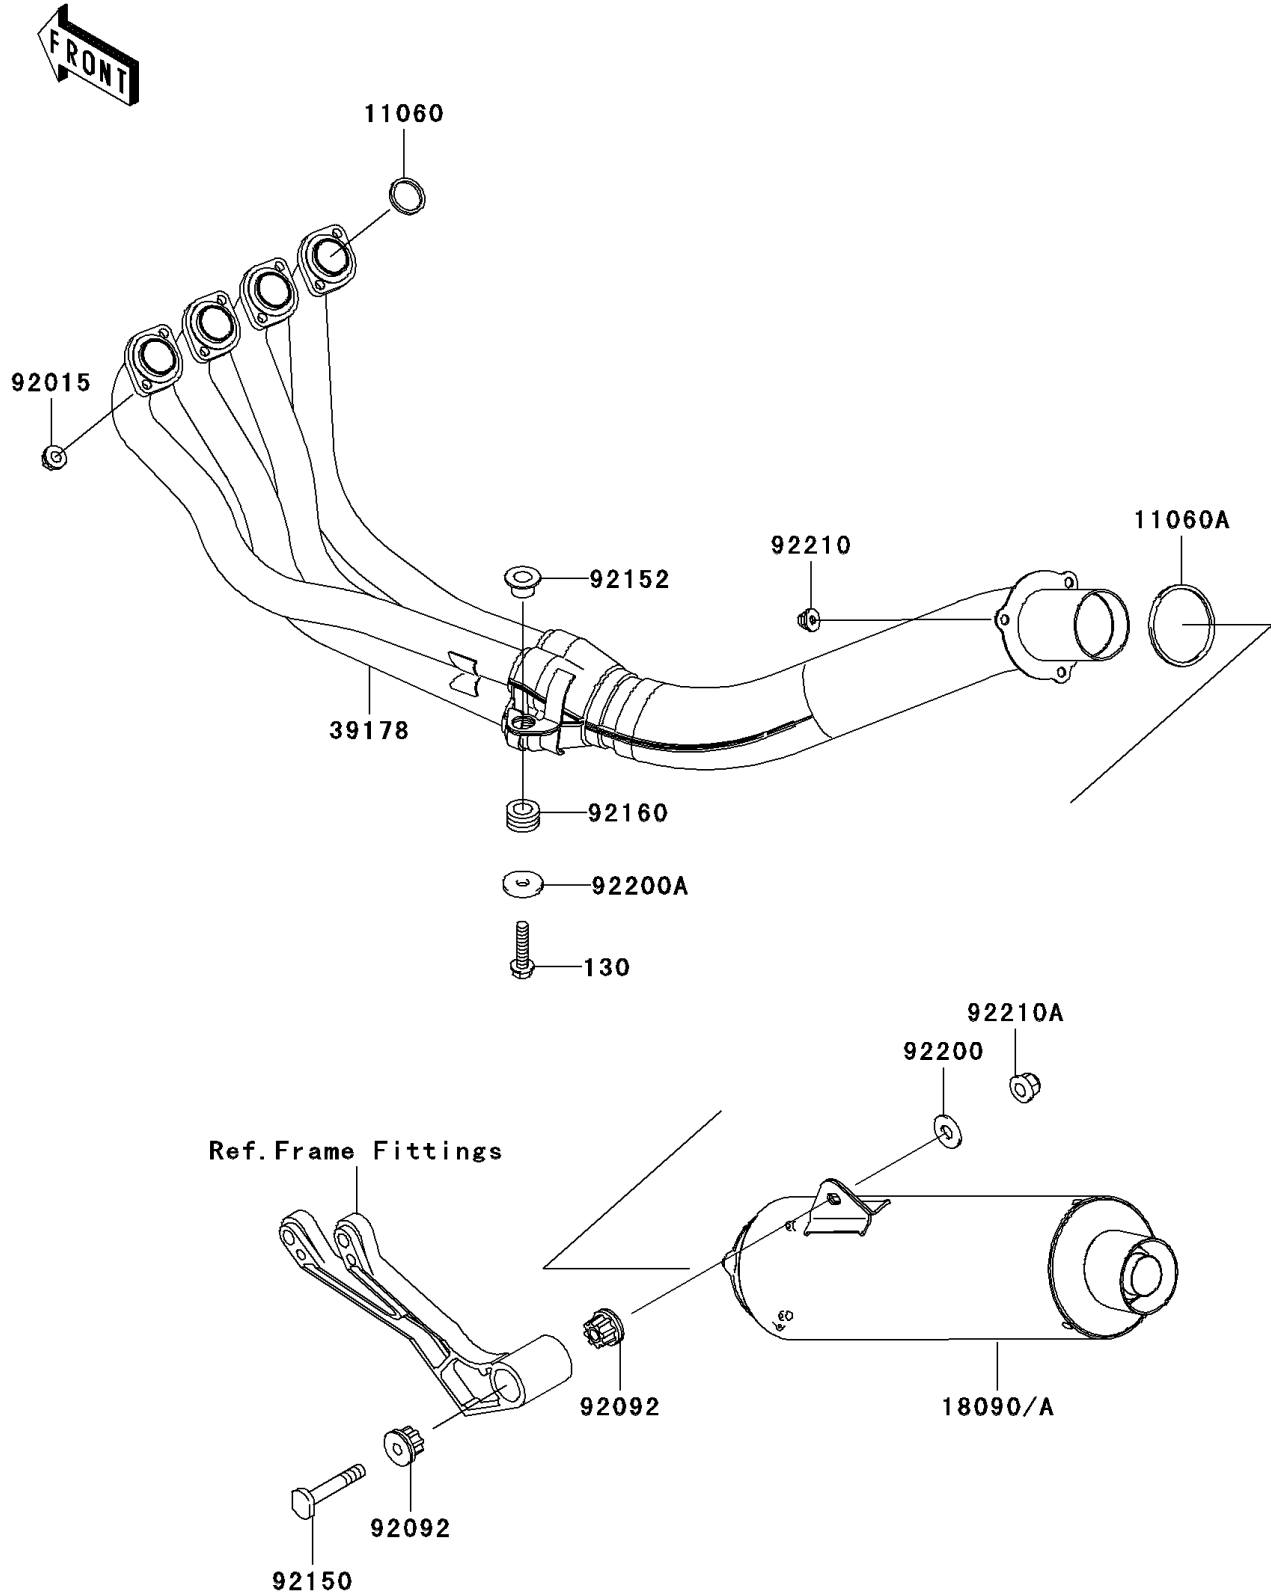

2005 ZZR600 PARTS DIAGRAM

Muffler(s)

E1140

2005 ZZR600 PARTS LIST

Muffler(s)

ITEM NAME	PART NUMBER	QUANTITY
BOLT-FLANGED (Ref # 130)	130Z0835	1
GASKET,EXHAUST PIPE (Ref # 11060)	11060-1203	4
GASKET,MUFFLER CONNECTING (Ref # 11060A)	11060-1813	1
MANIFOLD-COMP-EXHAUST (Ref # 39178)	39178-1318	1
NUT,8MM (Ref # 92015)	92015-1402	8
BUSHING-RUBBER,MUFFLER (Ref # 92092)	92092-1013	2
BOLT,10X55 (Ref # 92150)	92150-1792	1
COLLAR (Ref # 92152)	92152-1211	1
DAMPER,MUFFLER (Ref # 92160)	92160-1543	1
WASHER,10.5X25X2.0 (Ref # 92200)	92200-1377	1
WASHER,8.5X28X3.2 (Ref # 92200A)	92200-1392	1
NUT,CAP,8MM (Ref # 92210)	92210-1120	3
NUT,CAP,10MM (Ref # 92210A)	92210-1121	1
BODY-COMP-MUFFLER (Ref # 18090)	18090-1820	1
BODY-COMP-MUFFLER (Ref # 18090A)	18090-1821	1