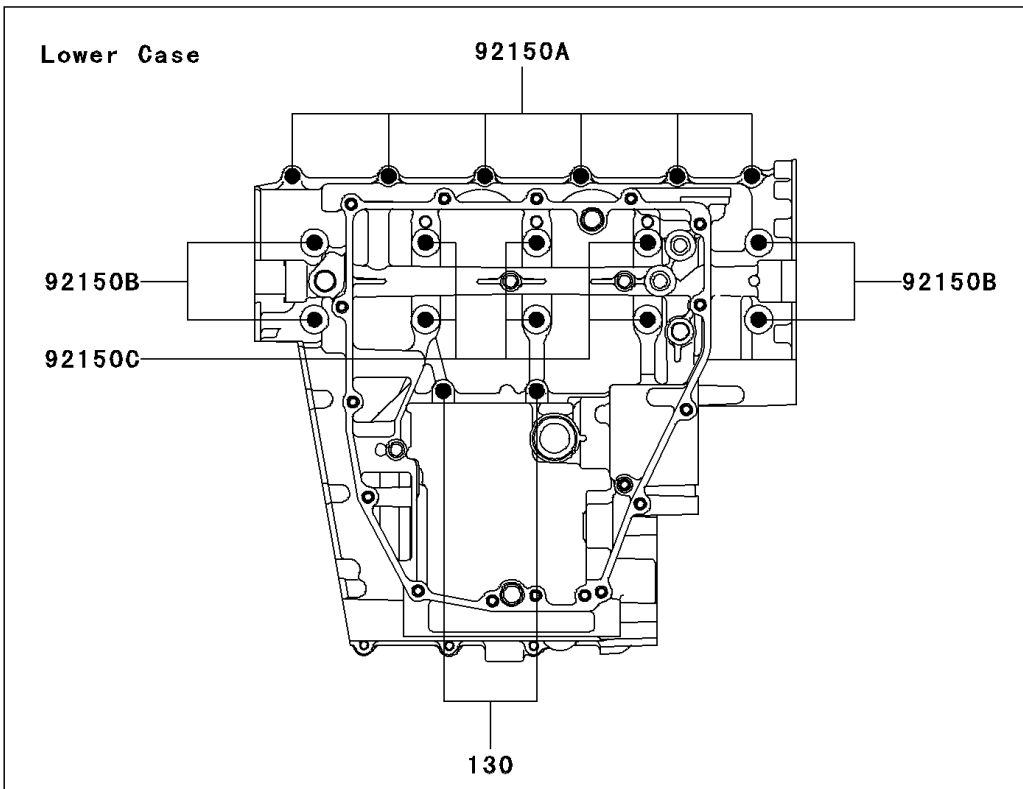

2005 ZZR600 PARTS DIAGRAM

Crankcase Bolt Pattern

E1412

2005 ZZR600 PARTS LIST

Crankcase Bolt Pattern

ITEM NAME	PART NUMBER	QUANTITY
BOLT-FLANGED (Ref # 130)	130P0675	2
BOLT,6X95 (Ref # 92002)	92002-1078	2
BOLT,6X50 (Ref # 92002A)	92002-1079	1
BOLT,6X65 (Ref # 92002B)	92002-1140	2
BOLT,6X85 (Ref # 92002C)	92002-1306	1
BOLT,7X70 (Ref # 92150)	92150-1250	2
BOLT,6X38 (Ref # 92150A)	92150-1301	6
BOLT,8X99 (Ref # 92150B)	92150-1856	4
BOLT,8X76 (Ref # 92150C)	92150-1857	6
BOLT,6X35 (Ref # 92150D)	92150-1862	3