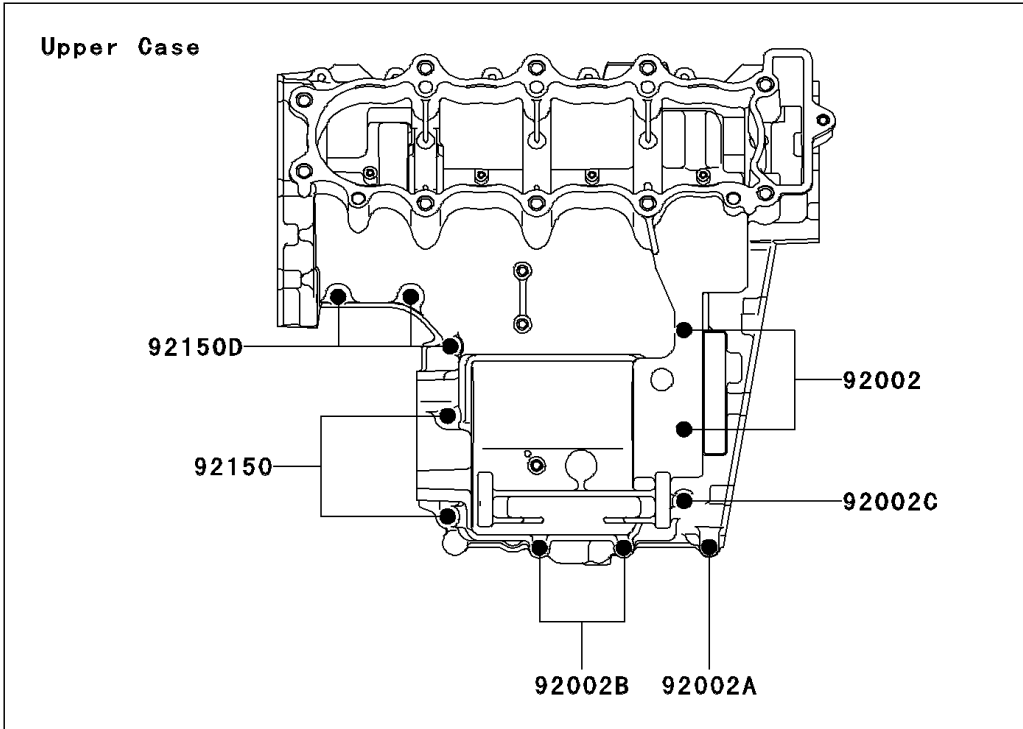

2005 ZZR600 PARTS DIAGRAM

Crankcase Bolt Pattern

E1412

2005 ZZR600 PARTS LIST

Crankcase Bolt Pattern

ITEM NAME	PART NUMBER	QUANTITY
BOLT-FLANGED (Ref # 130)	130P0675	2
BOLT,6X95 (Ref # 92002)	92002-1078	2
BOLT,6X50 (Ref # 92002A)	92002-1079	1
BOLT,6X65 (Ref # 92002B)	92002-1140	2
BOLT,6X85 (Ref # 92002C)	92002-1306	1
BOLT,7X70 (Ref # 92150)	92150-1250	2
BOLT,6X38 (Ref # 92150A)	92150-1301	6
BOLT,8X99 (Ref # 92150B)	92150-1856	4
BOLT,8X76 (Ref # 92150C)	92150-1857	6
BOLT,6X35 (Ref # 92150D)	92150-1862	3