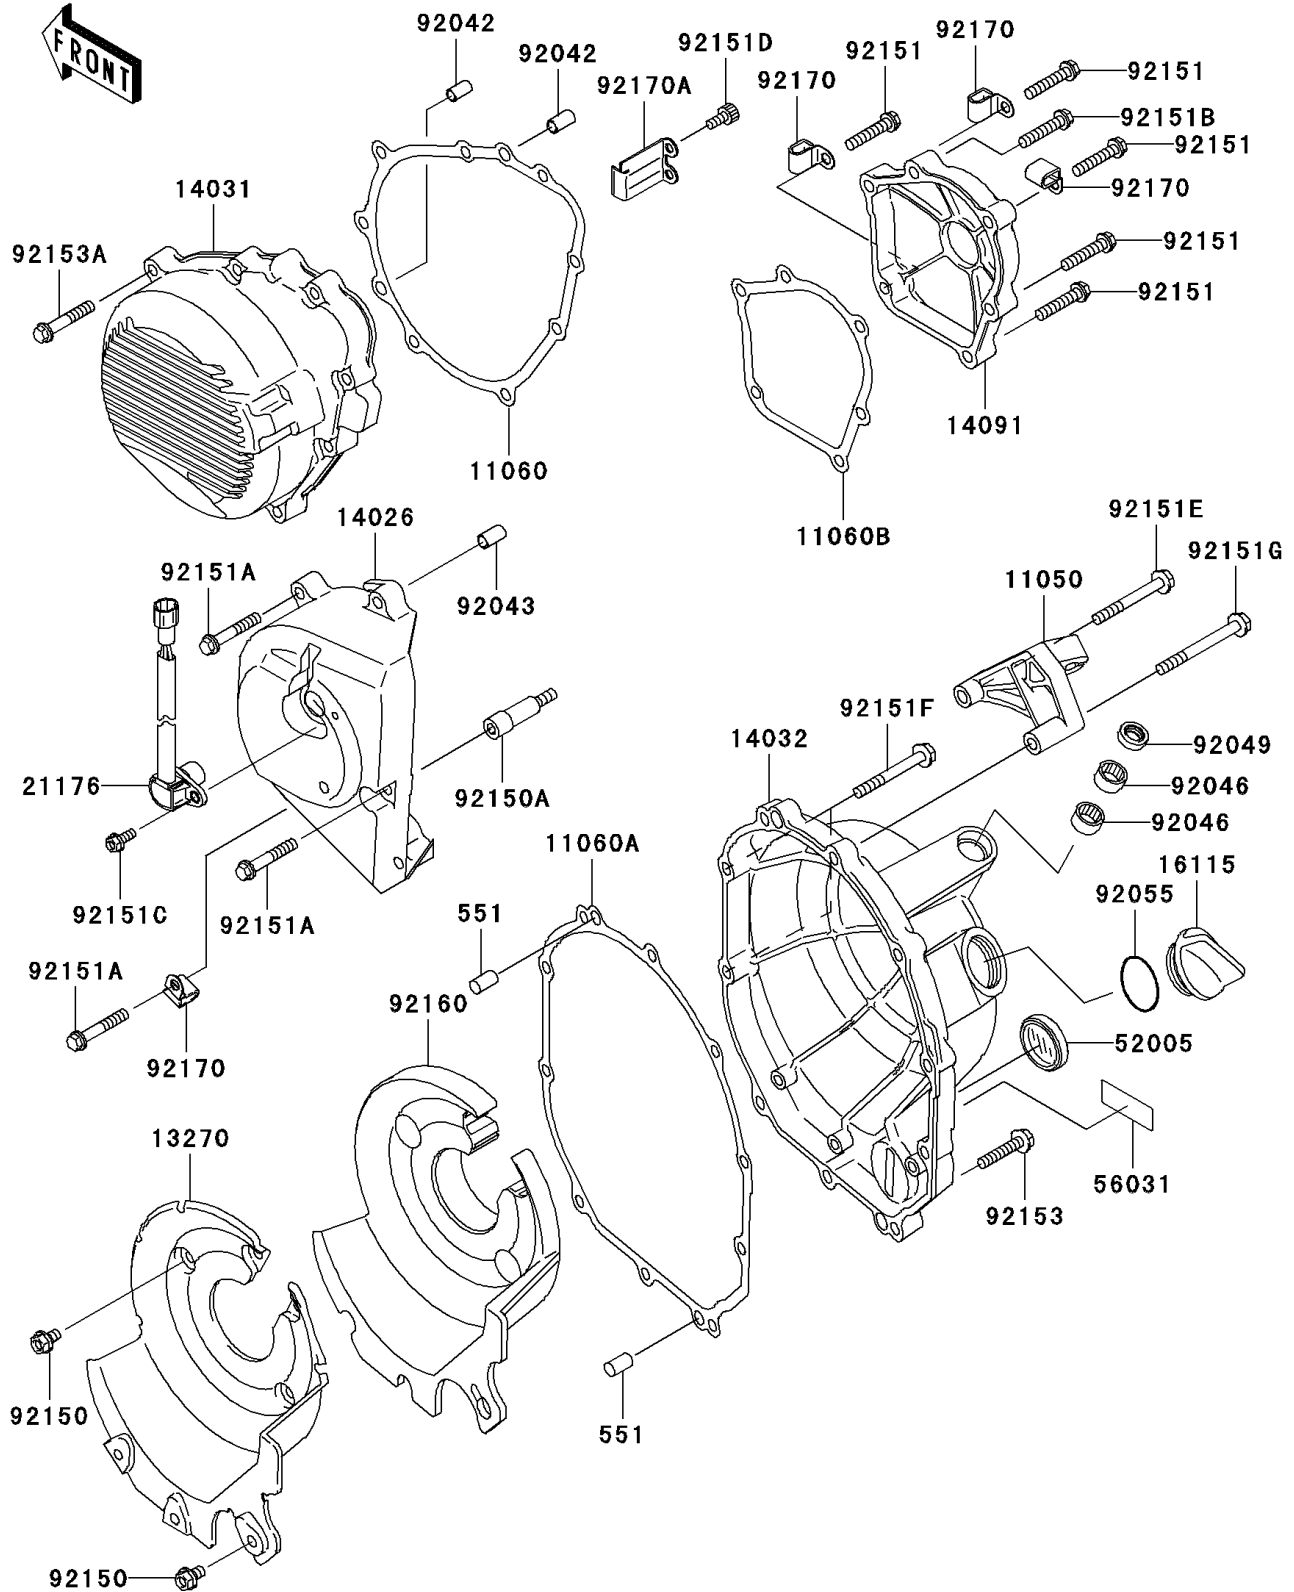

2005 ZZR600 PARTS DIAGRAM

Engine Cover(s)

E1431

2005 ZZR600 PARTS LIST

Engine Cover(s)

ITEM NAME	PART NUMBER	QUANTITY
PIN-DOWEL,8X14 (Ref # 551)	551A0814	2
BRACKET,CLUTCH CABLE (Ref # 11050)	11050-1864	1
GASKET,GENERATOR COVER (Ref # 11060)	11060-1851	1
GASKET,CLUTCH COVER (Ref # 11060A)	11060-1853	1
GASKET,PULSING COVER (Ref # 11060B)	11060-1867	1
PLATE,CLUTCH COVER (Ref # 13270)	13270-1350	1
COVER-CHAIN (Ref # 14026)	14026-1277	1
COVER-GENERATOR (Ref # 14031)	14031-1373	1
COVER-CLUTCH (Ref # 14032)	14032-1500	1
COVER,PULSING (Ref # 14091)	14091-0319	1
CAP-OIL FILLER (Ref # 16115)	16115-1009	1
SENSOR,SPEED (Ref # 21176)	21176-0032	1
GAUGE,OIL LEVEL (Ref # 52005)	52005-1057	1
LABEL-MANUAL,OIL CAPACITY (Ref # 56031)	56031-1895	1
PIN,DOWEL,6.3X8X14 (Ref # 92042)	92042-007	2
PIN,6.2X8X14 (Ref # 92043)	92043-1263	1
BEARING-NEEDLE,HK1210 (Ref # 92046)	92046-1010	2
SEAL-OIL,TB12205.5 (Ref # 92049)	92049-1271	1
RING-O,31.7X2.4 (Ref # 92055)	92055-049	1
BOLT,5X8 (Ref # 92150)	92150-1406	7
BOLT (Ref # 92150A)	92150-1889	1
BOLT,6X30 (Ref # 92151)	92151-1134	5
BOLT,6X35 (Ref # 92151A)	92151-1135	5
BOLT,6X30 (Ref # 92151B)	92151-1201	1
BOLT,5X12 (Ref # 92151C)	92151-1305	1
BOLT,SOCKET,5X12 (Ref # 92151D)	92151-1365	2
BOLT,6X50 (Ref # 92151E)	92151-1545	1
BOLT,6X50 (Ref # 92151F)	92151-1790	2
BOLT,6X60 (Ref # 92151G)	92151-1791	1

2005 ZZR600 PARTS LIST

Engine Cover(s)

ITEM NAME	PART NUMBER	QUANTITY
BOLT,6X30 (Ref # 92153)	92153-0608	6
BOLT,6X35 (Ref # 92153A)	92153-0634	8
DAMPER,CLUTCH COVER (Ref # 92160)	92160-1554	1
CLAMP (Ref # 92170)	92170-1577	4
CLAMP (Ref # 92170A)	92170-1843	1