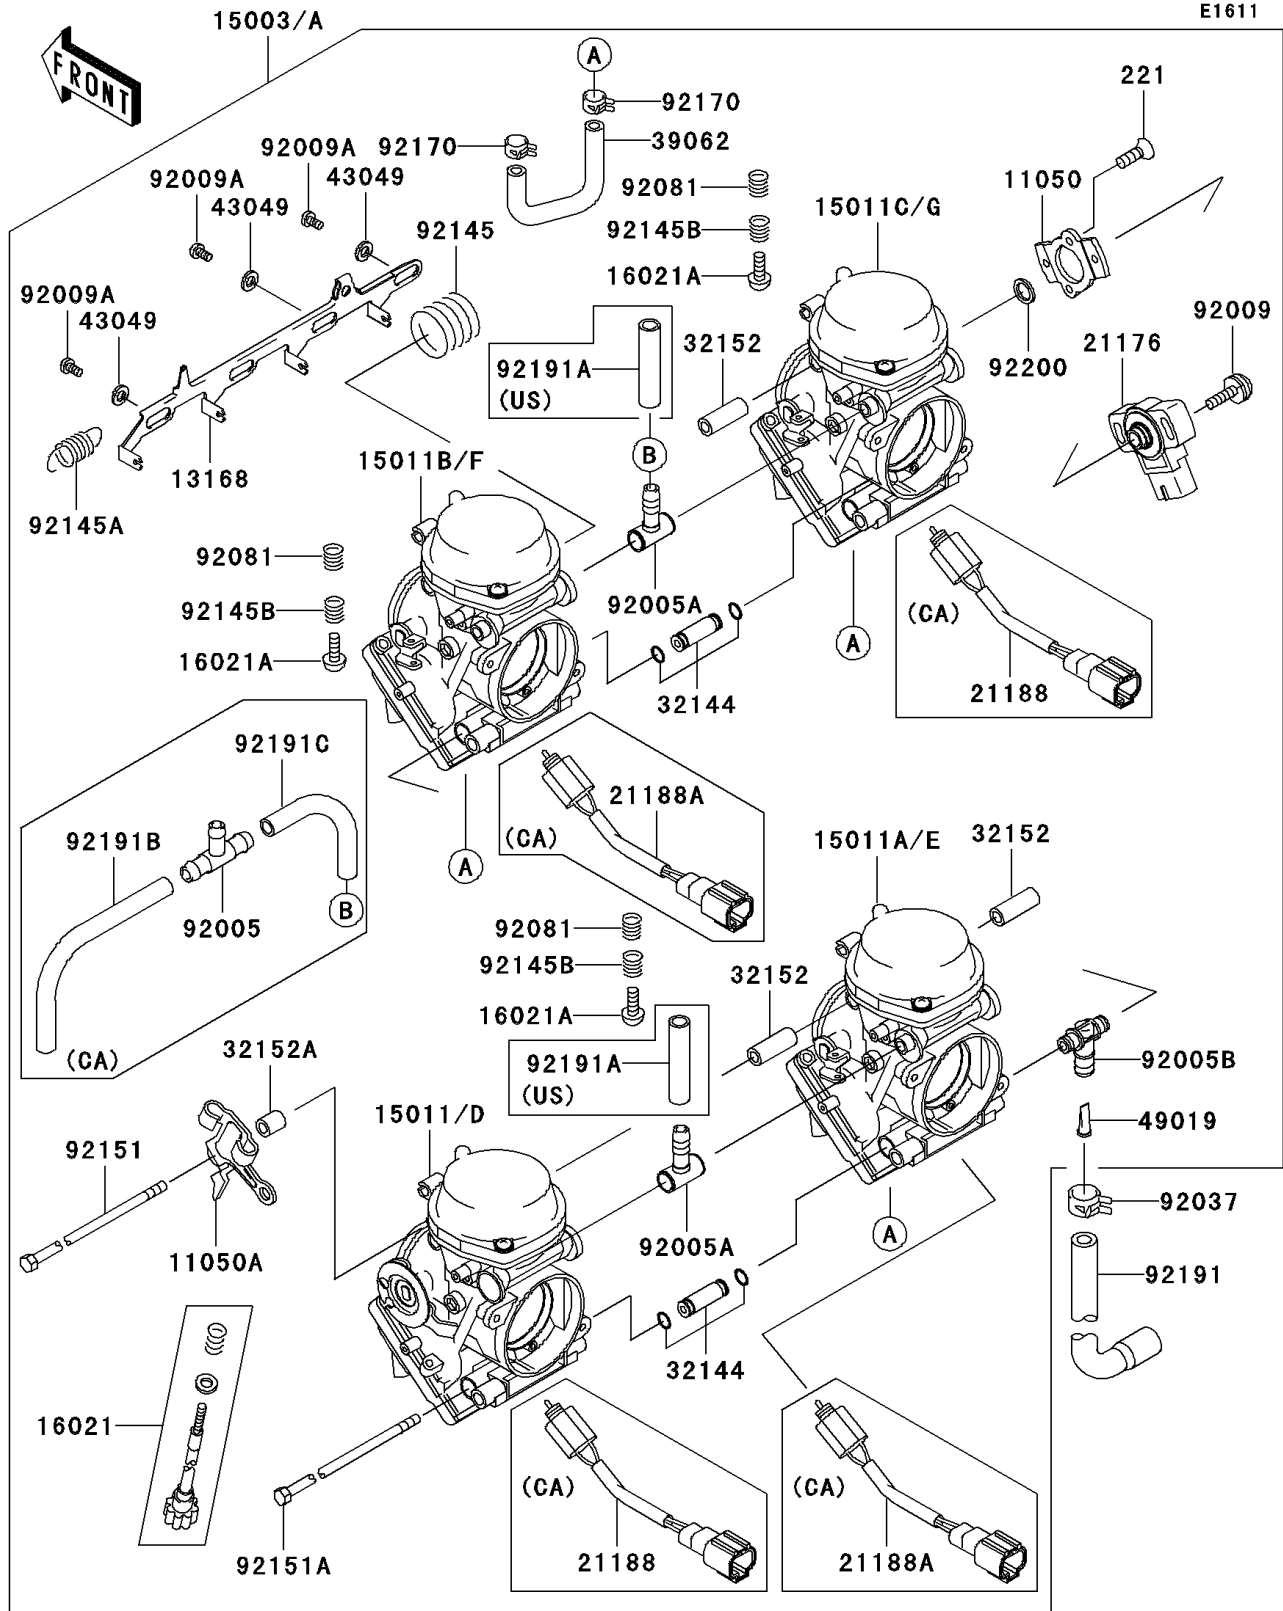

2005 ZZR600 PARTS DIAGRAM

Carburetor

2005 ZZR600 PARTS LIST

Carburetor

ITEM NAME	PART NUMBER	QUANTITY
BRACKET,SENSOR (Ref # 11050)	11050-1919	1
BRACKET,THROTTLE CABLE (Ref # 11050A)	11050-1920	1
LEVER,STARTER (Ref # 13168)	13168-1653	1
SCREW-THROTTLE STOP (Ref # 16021)	16021-1231	1
SCREW,THROTTLE ADJUST (Ref # 16021A)	16021-2060	3
SENSOR (Ref # 21176)	21176-1083	1
PIPE-ASSY (Ref # 32144)	32144-1007	2
PIPE (Ref # 32152)	32152-1793	3
PIPE (Ref # 32152A)	32152-1794	1
HOSE-COOLING (Ref # 39062)	39062-1781	3
PACKING,STARTER LEVER (Ref # 43049)	43049-1085	3
FILTER-FUEL (Ref # 49019)	49019-1085	1
FITTING (Ref # 92005A)	92005-1353	2
FITTING (Ref # 92005B)	92005-1354	1
SCREW,SENSOR (Ref # 92009)	92009-1855	2
SCREW,STARTER LEVER (Ref # 92009A)	92009-1872	3
SCREW-CSK-CROS (Ref # 221)	221B0408	2
CLAMP (Ref # 92037)	92037-1181	1
SPRING,THROTTLE ADJUST SCREW (Ref # 92081)	92081-2008	3
SPRING,THROTTLE ADJUST,CNT (Ref # 92145)	92145-1179	1
SPRING,TENSION (Ref # 92145A)	92145-1180	1
SPRING,THROTTLE ADJUST (Ref # 92145B)	92145-1184	3
BOLT,CARBURETOR,UPP (Ref # 92151)	92151-1404	1
BOLT,CARBURETOR,LWR (Ref # 92151A)	92151-1405	1
CLAMP (Ref # 92170)	92170-1939	6
TUBE,FUEL (Ref # 92191)	92191-1253	1
WASHER,SENSOR (Ref # 92200)	92200-1435	1
CARBURETOR-ASSY (Ref # 15003)	15003-1549	1
CARBURETOR-ASSY (Ref # 15003A)	15003-1551	1