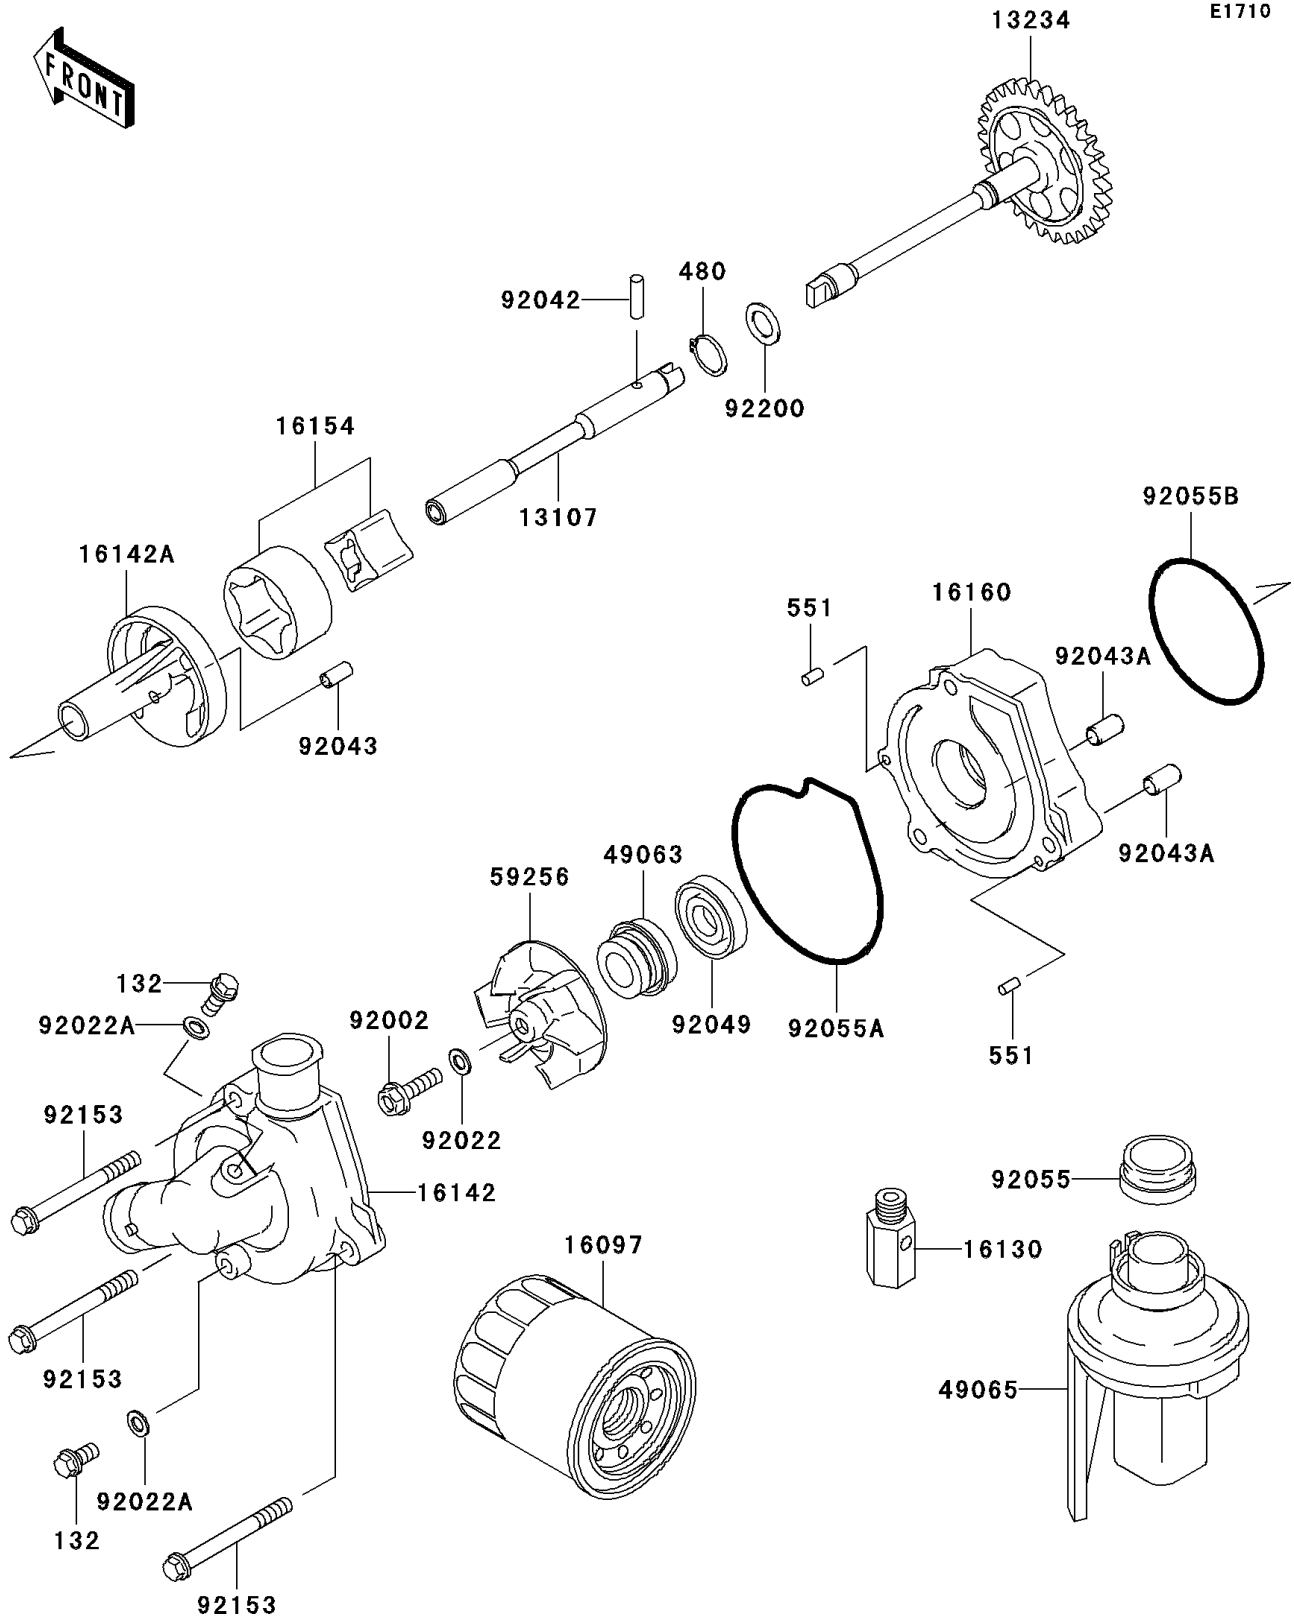

# 2005 ZZR600 PARTS DIAGRAM

Oil Pump/Oil Filter

## 2005 ZZR600 PARTS LIST

### Oil Pump/Oil Filter

ITEM NAME	PART NUMBER	QUANTITY
BOLT-FLANGED-SMALL (Ref # 132)	132Y0612	2
CIRCLIP-TYPE-C,11MM (Ref # 480)	480J1100	1
PIN-DOWEL,4X8 (Ref # 551)	551A0408	2
SHAFT (Ref # 13107)	13107-1430	1
SHAFT-COMP (Ref # 13234)	13234-0003	1
FILTER-ASSY-OIL (Ref # 16097)	16097-0002	1
VALVE-ASSY-RELIEF (Ref # 16130)	16130-1058	1
COVER-PUMP,WATER (Ref # 16142)	16142-1152	1
COVER-PUMP,OIL (Ref # 16142A)	16142-1161	1
ROTOR-PUMP (Ref # 16154)	16154-1115	1
BODY,OIL PUMP (Ref # 16160)	16160-1325	1
SEAL-MECHANICAL,WATER (Ref # 49063)	49063-1055	1
FILTER-OIL (Ref # 49065)	49065-1073	1
IMPELLER (Ref # 59256)	59256-1074	1
BOLT,6X22 (Ref # 92002)	92002-1154	1
WASHER,6.1X12X1 (Ref # 92022)	92022-077	1
WASHER,6.2X11X1 (Ref # 92022A)	92022-304	2
PIN,DOWEL,4X15.8 (Ref # 92042)	92042-014	1
PIN,4.2X6X12 (Ref # 92043)	92043-1262	1
PIN,6.2X8X14 (Ref # 92043A)	92043-1263	2
SEAL-OIL,OIL PUMP (Ref # 92049)	92049-1336	1
RING-O,OIL FILTER (Ref # 92055)	92055-1503	1
RING-O,WATER PUMP COVER (Ref # 92055A)	92055-1532	1
RING-O (Ref # 92055B)	92055-3018	1
BOLT,6X60 (Ref # 92153)	92153-0780	3
WASHER (Ref # 92200)	92200-1009	1