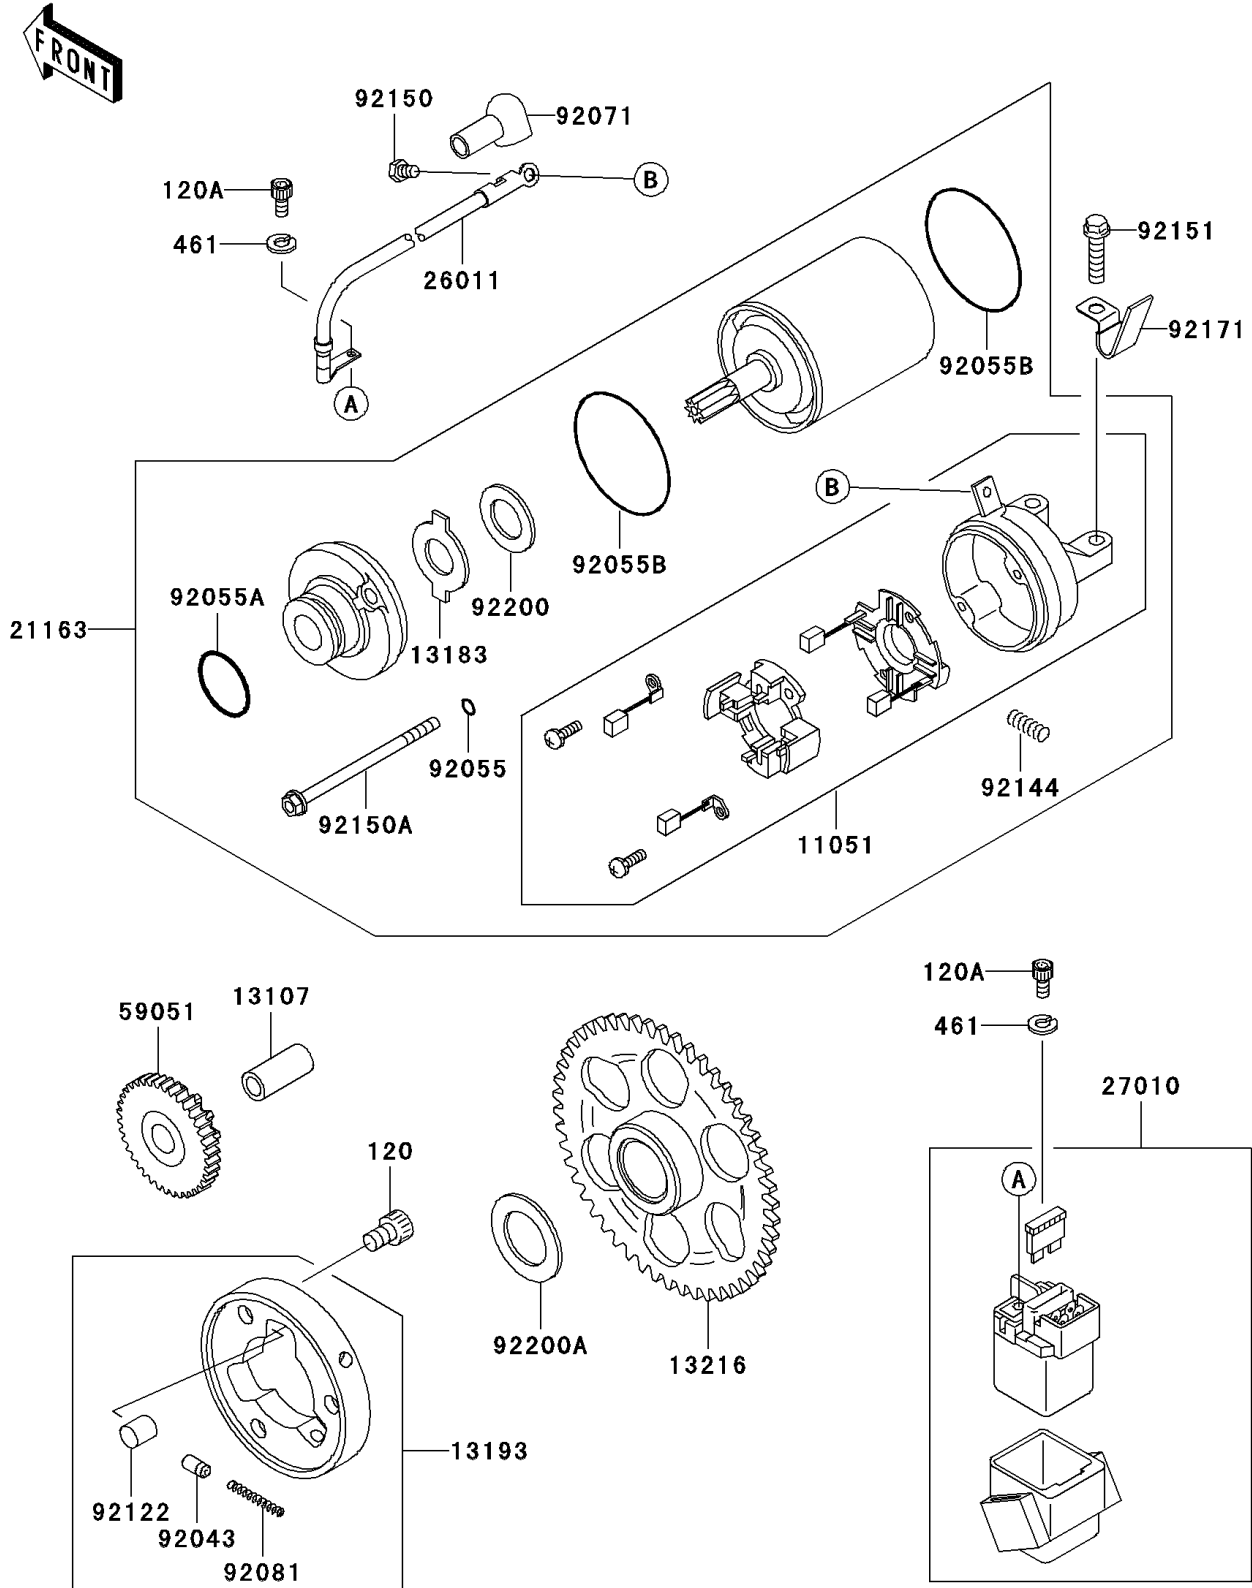

# 2005 ZZR600 PARTS DIAGRAM

Starter Motor

E1840

## 2005 ZZR600 PARTS LIST

### Starter Motor

ITEM NAME	PART NUMBER	QUANTITY
BOLT-SOCKET,8X12 (Ref # 120)	120P0812	3
BOLT-SOCKET (Ref # 120A)	120S0510	2
WASHER-SPRING,5MM,BLACK (Ref # 461)	461K0500	2
BRACKET,STARTER MOTOR (Ref # 11051)	11051-1916	1
SHAFT,7.8X12X26.5 (Ref # 13107)	13107-1176	1
PLATE (Ref # 13183)	13183-1460	1
CLUTCH-ASSY-ONEWAY (Ref # 13193)	13193-1066	1
GEAR-COMP,ONEWAY CLUTCH,65T (Ref # 13216)	13216-1194	1
STARTER-ELECTRIC (Ref # 21163)	21163-1304	1
WIRE-LEAD,STARTER (Ref # 26011)	26011-1694	1
SWITCH (Ref # 27010)	27010-1380	1
GEAR-SPUR,IDLE,48T&14T (Ref # 59051)	59051-1200	1
PIN (Ref # 92043)	92043-132	3
RING-O,4.5MM (Ref # 92055)	92055-1261	2
RING-O,24.4MM (Ref # 92055A)	92055-1262	1
RING-O (Ref # 92055B)	92055-1455	2
GROMMET,TERMINAL (Ref # 92071)	92071-1182	1
SPRING,COIL (Ref # 92081)	92081-159	3
ROLLER (Ref # 92122)	92122-006	3
SPRING,BRUSH (Ref # 92144)	92144-1423	4
BOLT (Ref # 92150)	92150-1305	1
BOLT (Ref # 92150A)	92150-1326	2
BOLT,6X25 (Ref # 92151)	92151-1930	2
CLAMP (Ref # 92171)	92171-1238	1
WASHER (Ref # 92200)	92200-1019	1
WASHER,27.5X38X1.0 (Ref # 92200A)	92200-1393	1