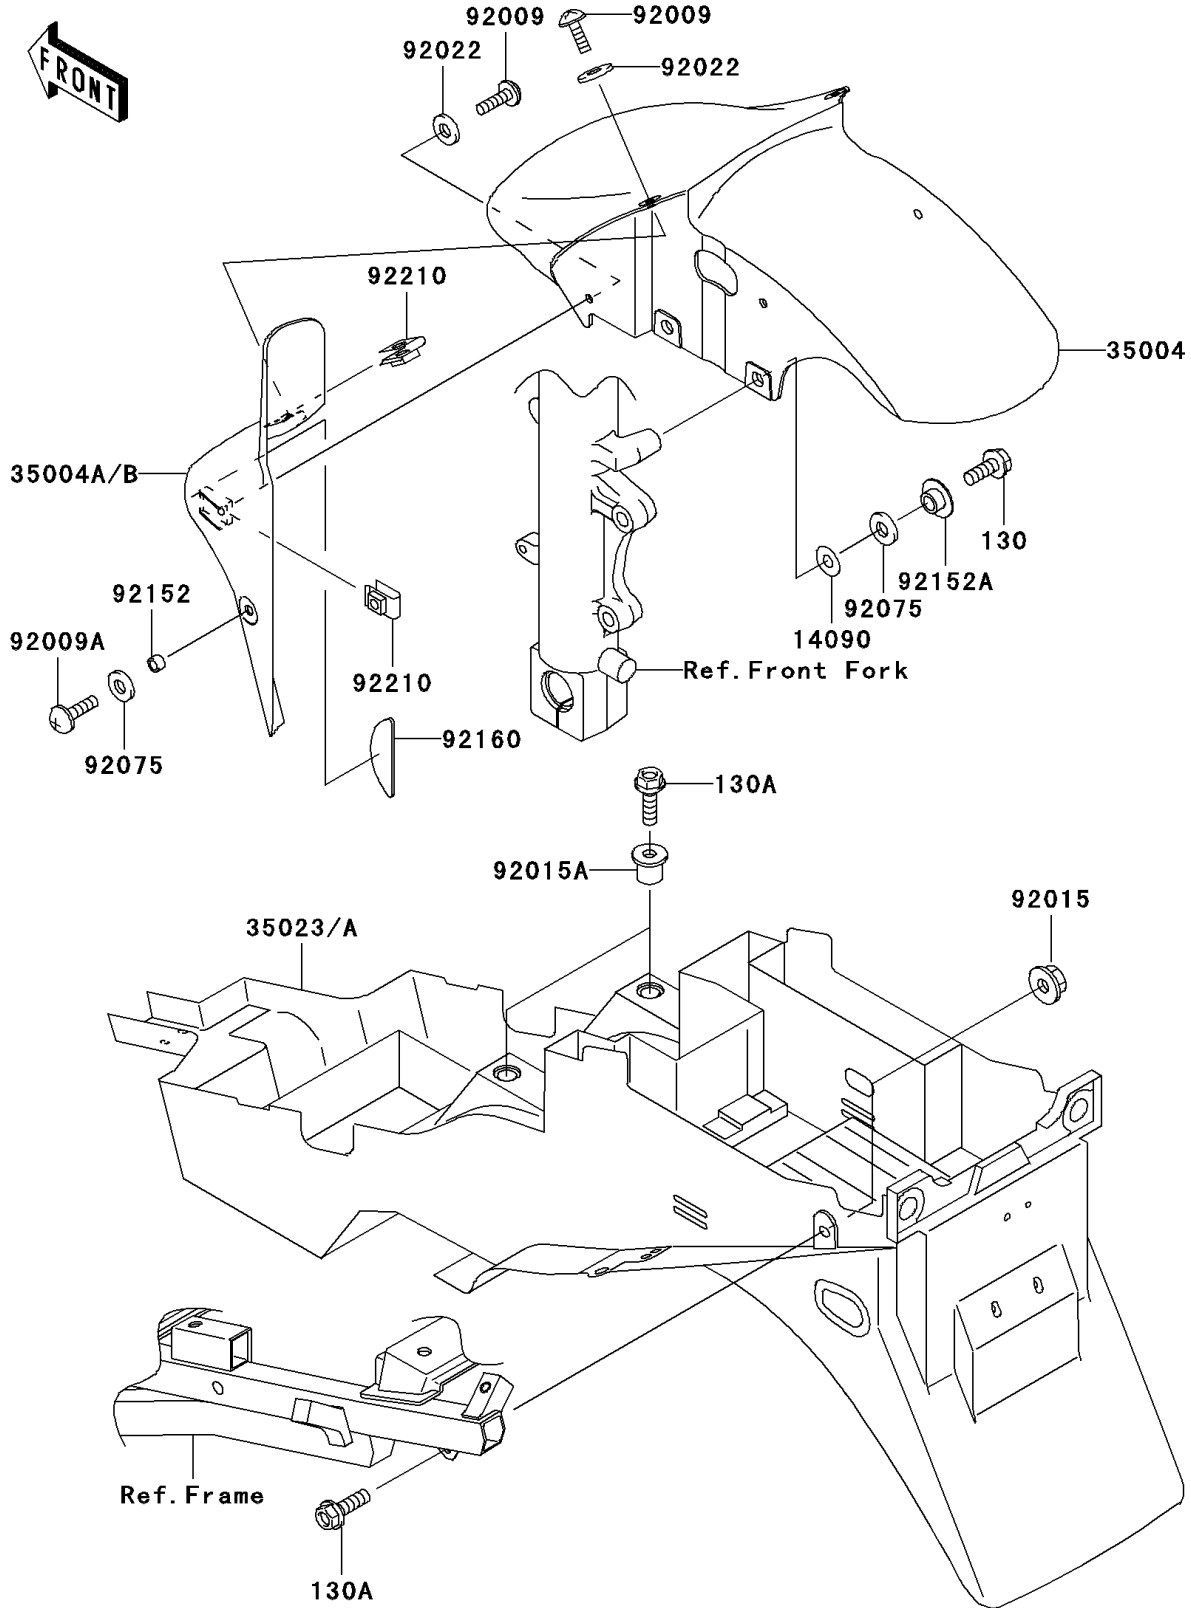

# 2005 ZZR600 PARTS DIAGRAM

Fenders

F2170

## 2005 ZZR600 PARTS LIST

### Fenders

| ITEM NAME                                  | PART NUMBER    | QUANTITY |
|--|----------------|----------|
| BOLT-FLANGED,6X16 (Ref # 130)              | 130H0616       | 4        |
| BOLT-FLANGED (Ref # 130A)                  | 130J0620       | 4        |
| COVER (Ref # 14090)                        | 14090-1505     | 4        |
| FENDER-FRONT,CNT,M.O.BLUE (Ref # 35004)    | 35004-1421-726 | 1        |
| FENDER-FRONT,SIDE,LH,C.GRAY (Ref # 35004A) | 35004-1422-3L  | 1        |
| FENDER-FRONT,SIDE,RH,C.GRAY (Ref # 35004B) | 35004-1423-3L  | 1        |
| SCREW,5X16,BLACK (Ref # 92009)             | 92009-1654     | 4        |
| SCREW,6X14 (Ref # 92009A)                  | 92009-1662     | 2        |
| NUT,6MM (Ref # 92015)                      | 92015-1321     | 2        |
| NUT (Ref # 92015A)                         | 92015-1700     | 2        |
| WASHER,NYLON,5.3X11.5X1.5 (Ref # 92022)    | 92022-1521     | 4        |
| DAMPER (Ref # 92075)                       | 92075-1564     | 6        |
| COLLAR,6.8X10X6 (Ref # 92152)              | 92152-1256     | 2        |
| COLLAR (Ref # 92152A)                      | 92152-1269     | 4        |
| DAMPER (Ref # 92160)                       | 92160-1961     | 2        |
| NUT,5MM (Ref # 92210)                      | 92210-1266     | 4        |
| FENDER-REAR (Ref # 35023)                  | 35023-1538     | 1        |
| FENDER-REAR (Ref # 35023A)                 | 35023-1540     | 1        |