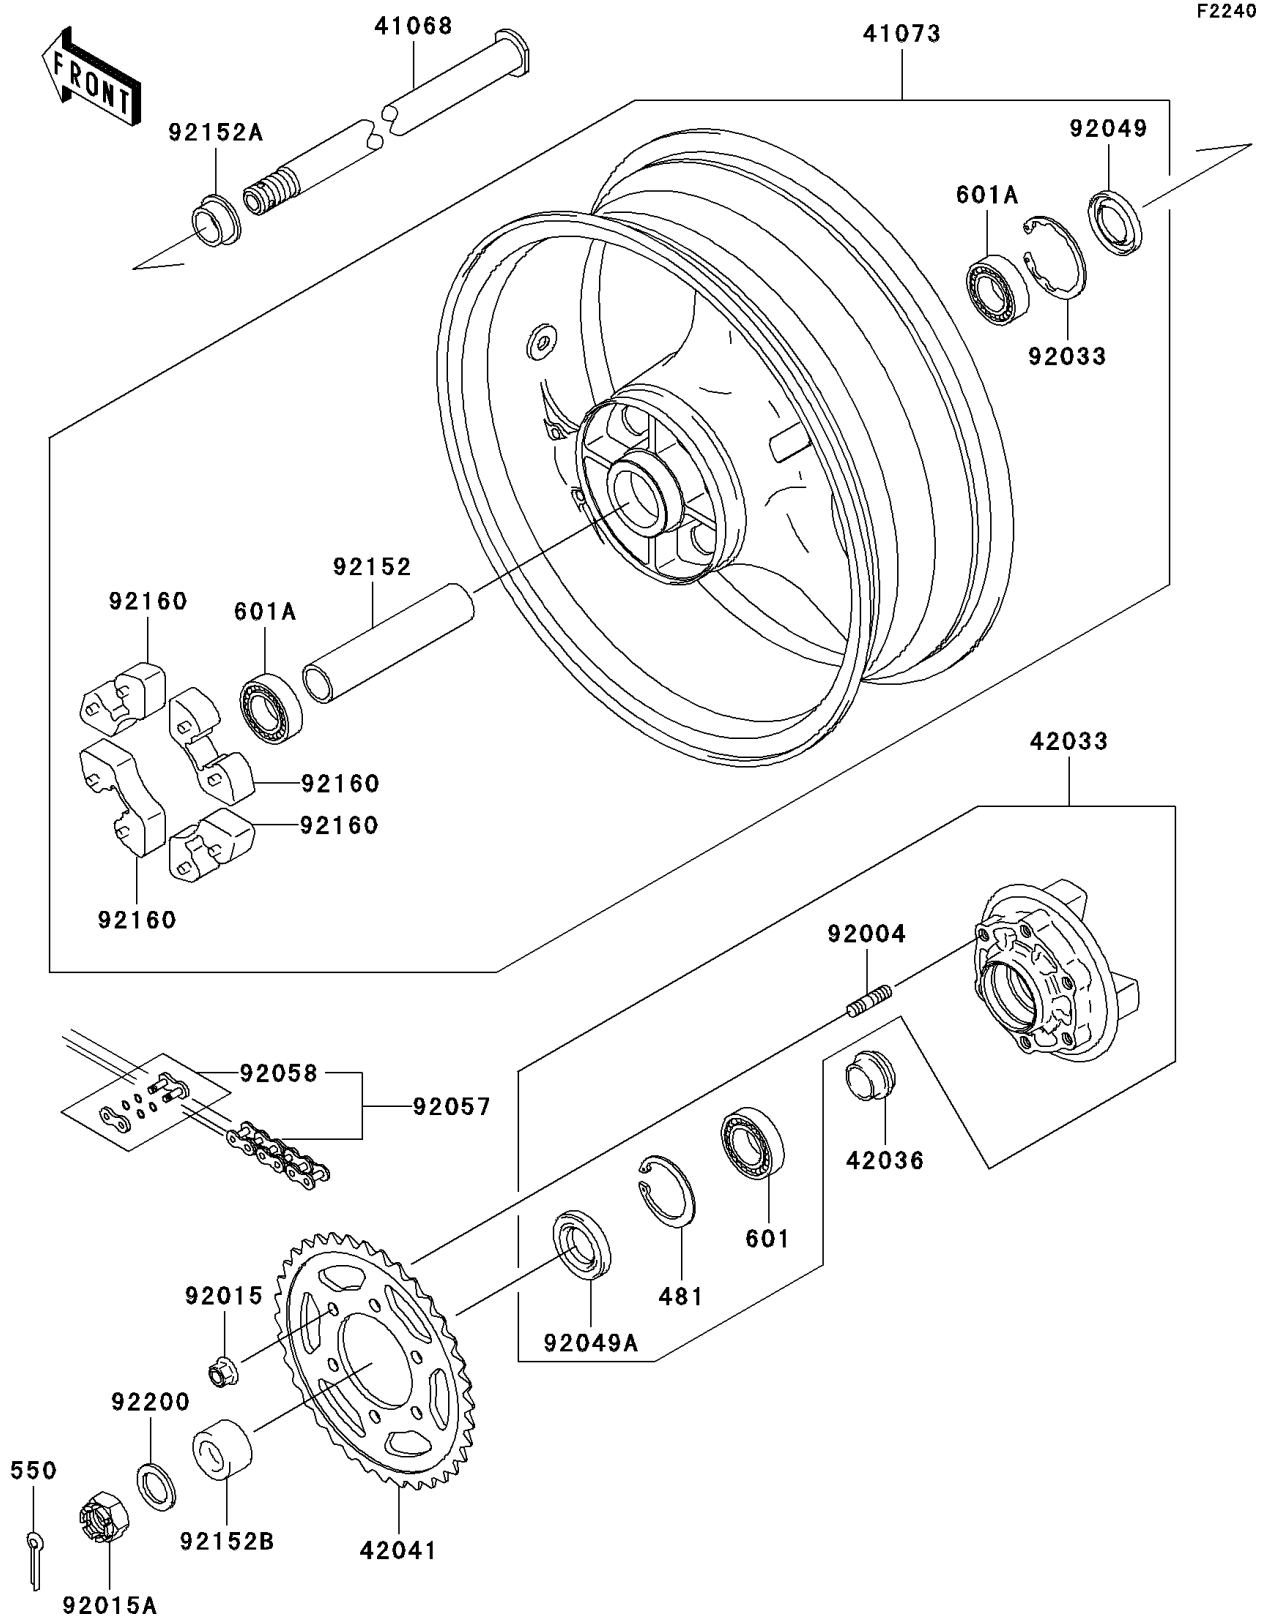

2005 ZZR600 PARTS DIAGRAM

Rear Wheel/Chain

2005 ZZR600 PARTS LIST

Rear Wheel/Chain

| ITEM NAME | PART NUMBER | QUANTITY |
|---|---------------|----------|
| CIRCLIP (Ref # 481) | 481J5500 | 1 |
| PIN-COTTER,4.0X40 (Ref # 550) | 550D4040 | 1 |
| BEARING-BALL,#6006G (Ref # 601) | 601B6006G | 1 |
| BEARING-BALL (Ref # 601A) | 601B6205UU | 2 |
| AXLE,RR (Ref # 41068) | 41068-0005 | 1 |
| WHEEL-ASSY,RR,SILVER (Ref # 41073) | 41073-1688-V5 | 1 |
| COUPLING-ASSY,RR HUB (Ref # 42033) | 42033-1213 | 1 |
| SLEEVE,RR HUB,L=22 (Ref # 42036) | 42036-1279 | 1 |
| SPROCKET-HUB,40T (Ref # 42041) | 42041-1503 | 1 |
| STUD,10X19 (Ref # 92004) | 92004-1275 | 6 |
| NUT,FLANGED,10MM (Ref # 92015) | 92015-1335 | 6 |
| NUT,CASTLE,24MM (Ref # 92015A) | 92015-1844 | 1 |
| RING-SNAP,52MM (Ref # 92033) | 92033-1043 | 1 |
| SEAL-OIL,RR HUB (Ref # 92049) | 92049-1375 | 1 |
| SEAL-OIL,PJN 40 55 8 (Ref # 92049A) | 92049-1376 | 1 |
| CHAIN,DRIVE,EK525UVXL2X108L (Ref # 92057) | 92057-0046 | 1 |
| JOINT-CHAIN,DRIVE (Ref # 92058) | 92058-1089 | 1 |
| COLLAR,RR HUB,L=152.5 (Ref # 92152) | 92152-1080 | 1 |
| COLLAR,RR AXLE,RH,L=16 (Ref # 92152A) | 92152-1246 | 1 |
| COLLAR,RR AXLE,LH,L=23.5 (Ref # 92152B) | 92152-1254 | 1 |
| DAMPER,SHOCK,RR HUB (Ref # 92160) | 92160-1485 | 4 |
| WASHER,25.5X38X3.2 (Ref # 92200) | 92200-1479 | 1 |