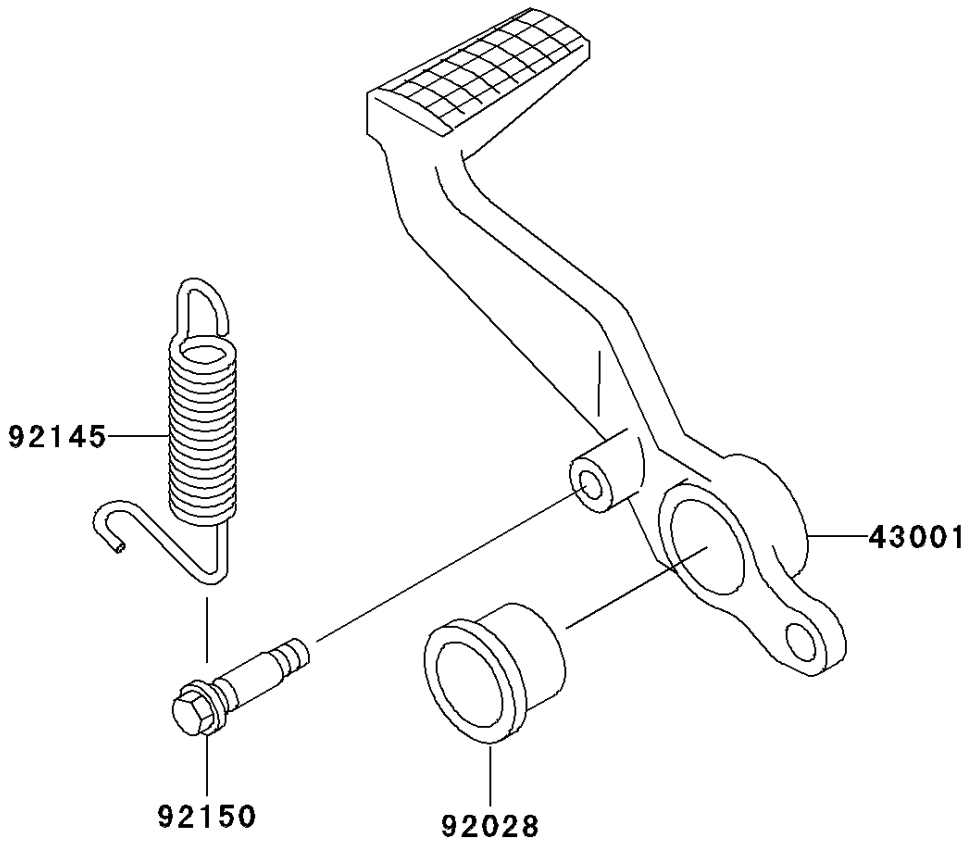

2005 ZZR600 PARTS DIAGRAM

Brake Pedal/Torque Link

F2260

2005 ZZR600 PARTS LIST

Brake Pedal/Torque Link

ITEM NAME	PART NUMBER	QUANTITY
LEVER-BRAKE,PEDAL (Ref # 43001)	43001-1393	1
BUSHING (Ref # 92028)	92028-1576	1
SPRING,BRAKE PEDAL RETURN (Ref # 92145)	92145-1090	1
BOLT (Ref # 92150)	92150-1439	1