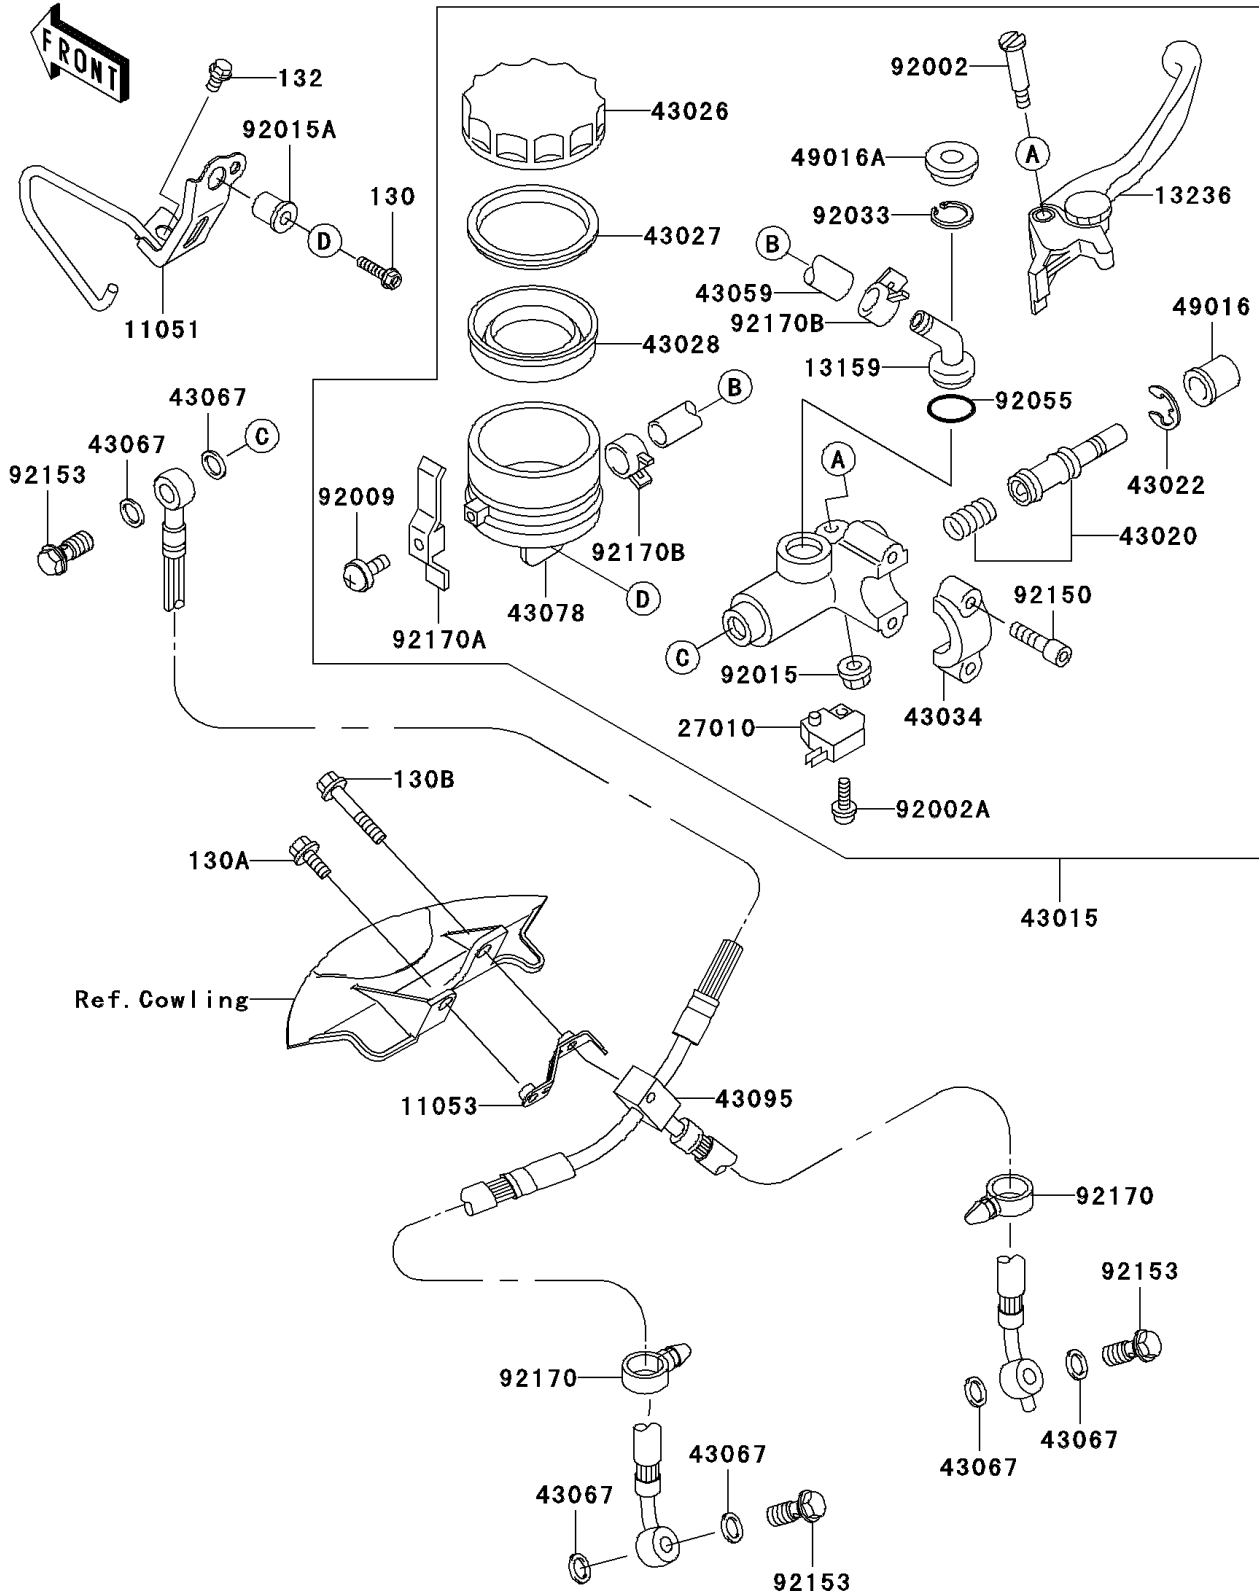

2005 ZZR600 PARTS DIAGRAM

Front Master Cylinder

F2291

2005 ZZR600 PARTS LIST

Front Master Cylinder

ITEM NAME	PART NUMBER	QUANTITY
BOLT-FLANGED (Ref # 130)	130J0520	1
BOLT-FLANGED,6X14,BLACK (Ref # 130A)	130J0614	1
BOLT-FLANGED (Ref # 130B)	130L0635	1
BOLT-FLANGED-SMALL,6X10 (Ref # 132)	132J0610	1
BRACKET,RESERVOIR TANK (Ref # 11051)	11051-1951	1
BRACKET,BRAKE HOSE (Ref # 11053)	11053-0068	1
CONNECTOR (Ref # 13159)	13159-1061	1
LEVER-COMP,FRONT BRAKE (Ref # 13236)	13236-1326	1
SWITCH,BRAKE (Ref # 27010)	27010-0025	1
CYLINDER-ASSY-MASTER,FR (Ref # 43015)	43015-1633	1
PISTON-COMP-BRAKE,FR (Ref # 43020)	43020-1054	1
STOPPER-BRAKE,PISTON (Ref # 43022)	43022-1010	1
CAP-BRAKE (Ref # 43026)	43026-1051	1
PLATE-DIAPHRAGM (Ref # 43027)	43027-1051	1
DIAPHRAGM,MASTER CYLINDER (Ref # 43028)	43028-1057	1
HOLDER-BRAKE,MASTER CYLINDER (Ref # 43034)	43034-1016	1
HOSE-BRAKE,FR MASTER CYLINDER (Ref # 43059)	43059-1696	1
WASHER,10.5X15X1.5 (Ref # 43067)	43067-001	6
RESERVOIR (Ref # 43078)	43078-1099	1
HOSE-BRAKE,FR (Ref # 43095)	43095-1376	1
COVER-SEAL,MASTER CYLINDER (Ref # 49016)	49016-1044	1
COVER-SEAL (Ref # 49016A)	49016-1147	1
BOLT,LEVER SET,BLACK (Ref # 92002)	92002-1322	1
BOLT,SCREW,4X12 (Ref # 92002A)	92002-1323	1
SCREW (Ref # 92009)	92009-1570	1
NUT,FLANGED,6MM,BLACK (Ref # 92015)	92015-1233	1
NUT,WELL,5MM (Ref # 92015A)	92015-1757	1
RING-SNAP,20.5MM (Ref # 92033)	92033-1186	1
RING-O,MASTER CYLINDER (Ref # 92055)	92055-1251	1

2005 ZZR600 PARTS LIST

Front Master Cylinder

ITEM NAME	PART NUMBER	QUANTITY
BOLT (Ref # 92150)	92150-1328	2
BOLT,OIL,L=23 (Ref # 92153)	92153-0627	3
CLAMP (Ref # 92170)	92170-1067	2
CLAMP (Ref # 92170A)	92170-1090	1
CLAMP,HOSE (Ref # 92170B)	92170-1091	2