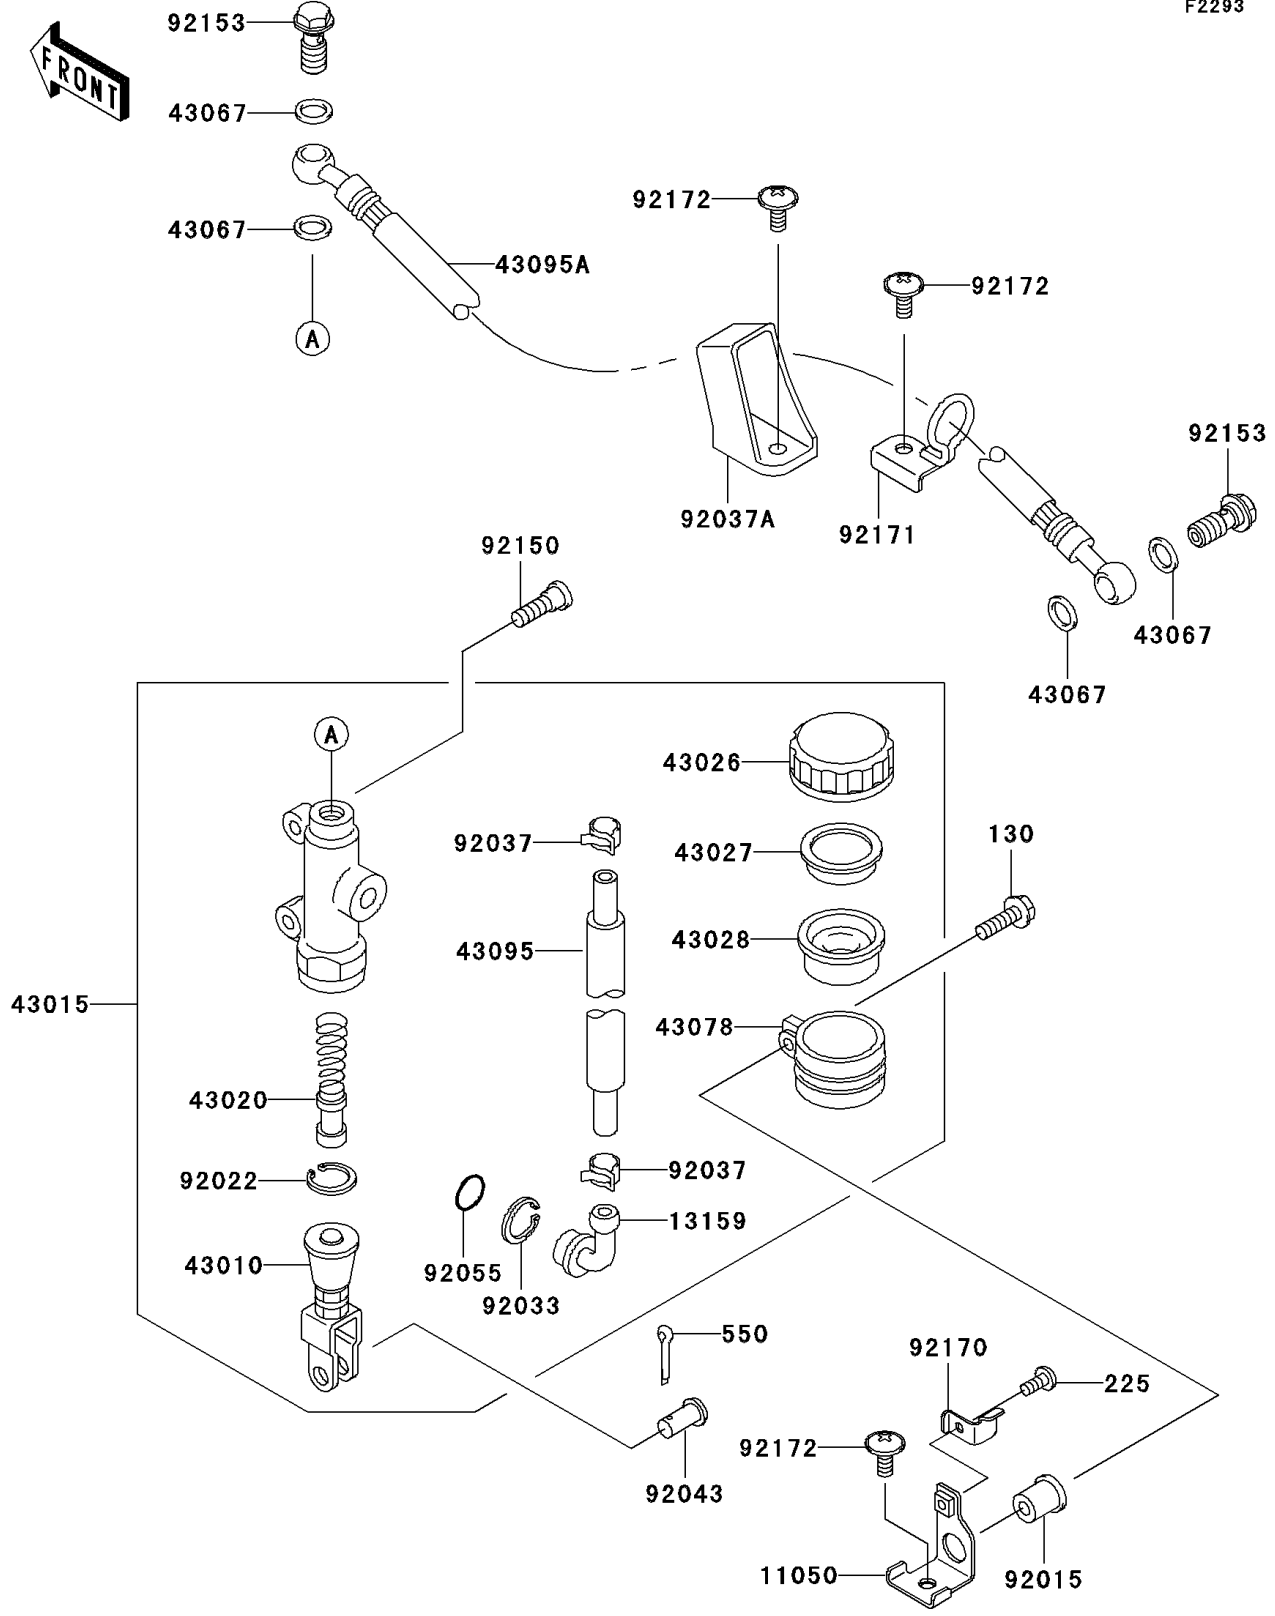

2005 ZZR600 PARTS DIAGRAM

Rear Master Cylinder

F2293

2005 ZZR600 PARTS LIST

Rear Master Cylinder

ITEM NAME	PART NUMBER	QUANTITY
BOLT-FLANGED (Ref # 130)	130V0620	1
SCREW-PAN-WSP-CROS (Ref # 225)	225C0412	1
PIN-COTTER,2.0X15 (Ref # 550)	550D2015	1
BRACKET,RESERVE TANK (Ref # 11050)	11050-1768	1
CONNECTOR,RR MASTER CYLINDER (Ref # 13159)	13159-1052	1
ROD-ASSY-BRAKE (Ref # 43010)	43010-1081	1
CYLINDER-ASSY-MASTER,RR (Ref # 43015)	43015-1642	1
PISTON-COMP-BRAKE (Ref # 43020)	43020-1120	1
CAP-BRAKE (Ref # 43026)	43026-1051	1
PLATE-DIAPHRAGM (Ref # 43027)	43027-1051	1
DIAPHRAGM,MASTER CYLINDER (Ref # 43028)	43028-1057	1
WASHER,10.5X15X1.5 (Ref # 43067)	43067-001	4
RESERVOIR,RR MASTER CYLINDER (Ref # 43078)	43078-1082	1
HOSE-BRAKE,RR MASTER CYLINDER (Ref # 43095)	43095-1121	1
HOSE-BRAKE,RR (Ref # 43095A)	43095-1377	1
NUT (Ref # 92015)	92015-1700	1
WASHER,CIRCRIP (Ref # 92022)	92022-1601	1
RING-SNAP,20.5MM (Ref # 92033)	92033-1186	1
CLAMP,BRAKE HOSE (Ref # 92037)	92037-1547	2
CLAMP,HOSE (Ref # 92037A)	92037-1896	1
PIN,8MM (Ref # 92043)	92043-1303	1
RING-O,MASTER CYLINDER (Ref # 92055)	92055-1251	1
BOLT,SOCKET,8X30 (Ref # 92150)	92150-1843	2
BOLT,OIL,L=23 (Ref # 92153)	92153-0627	2
CLAMP,RESERVE TANK CAP (Ref # 92170)	92170-1879	1
CLAMP,BRAKE HOSE (Ref # 92171)	92171-1244	1
SCREW,6X14 (Ref # 92172)	92172-0004	3