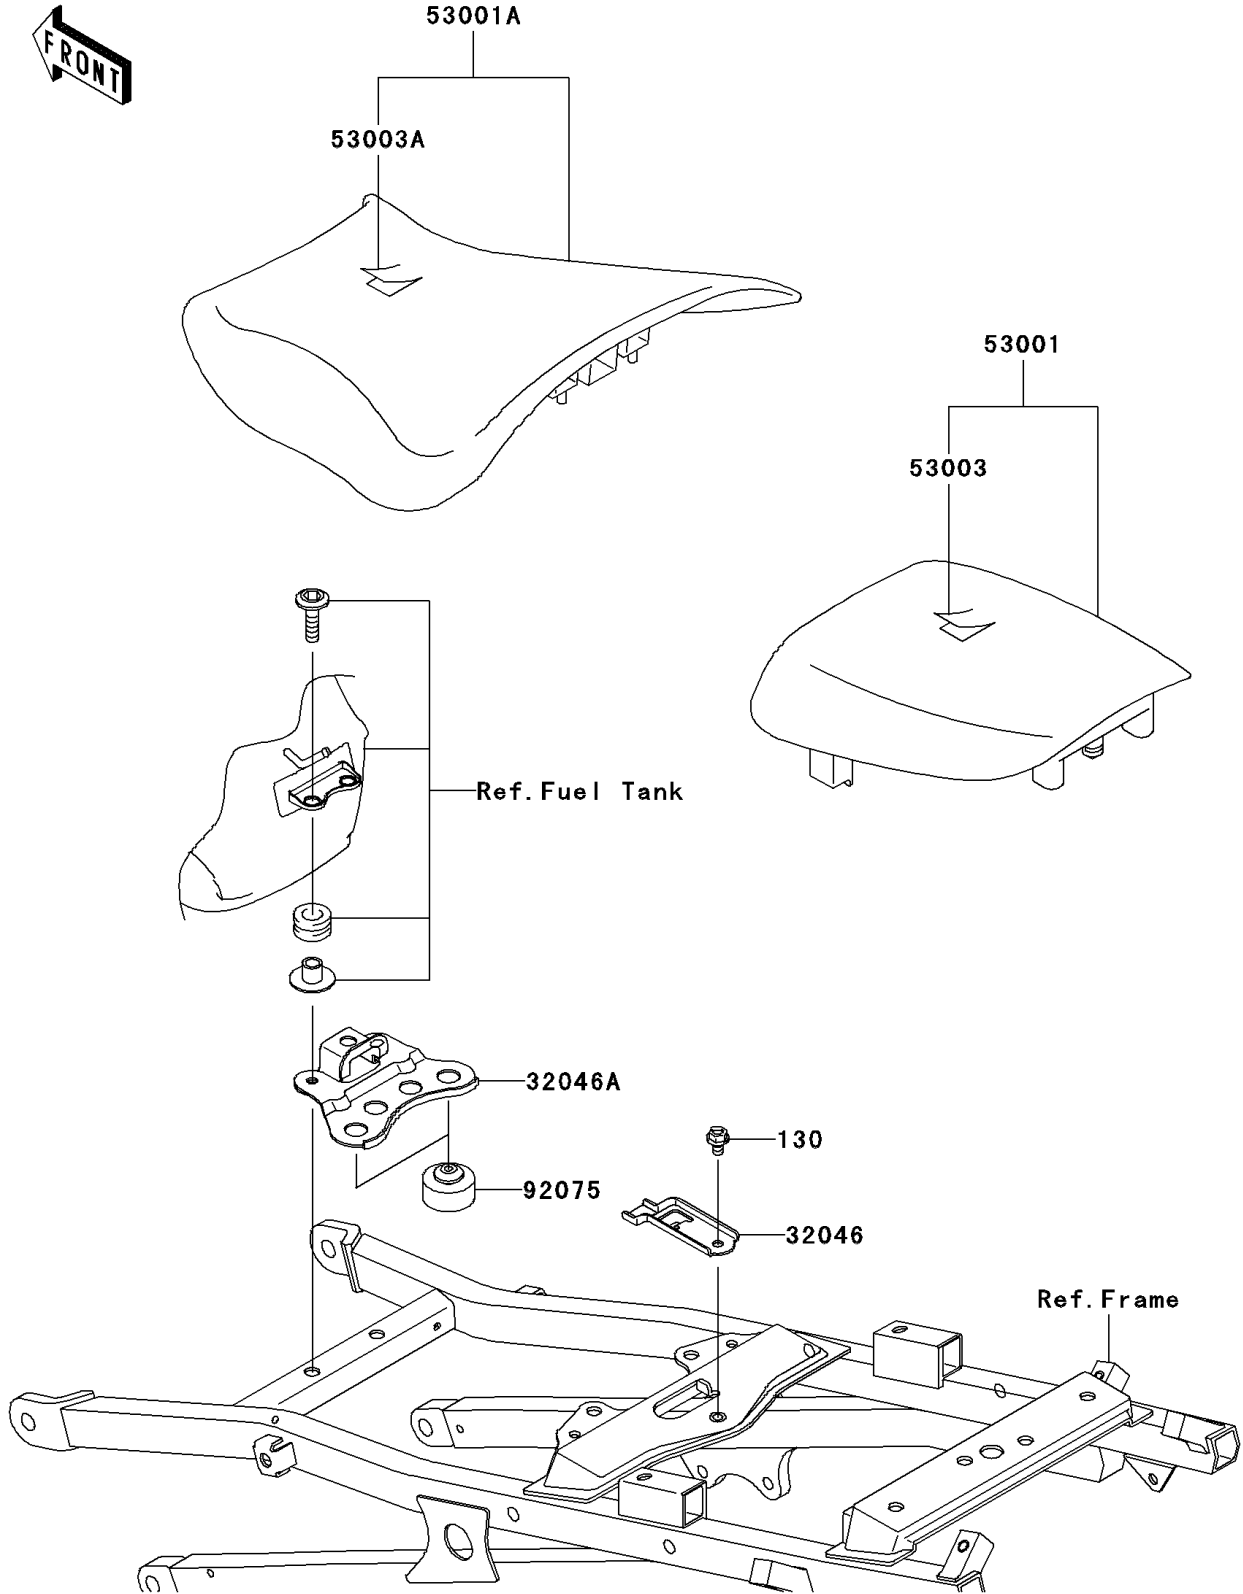

2005 ZZR600 PARTS DIAGRAM

Seat

F2510

2005 ZZR600 PARTS LIST

Seat

ITEM NAME	PART NUMBER	QUANTITY
BOLT-FLANGED (Ref # 130)	130J0610	1
BRACKET-SEAT,RR (Ref # 32046)	32046-1437	1
BRACKET-SEAT,FR (Ref # 32046A)	32046-1447	1
SEAT-ASSY,RR,BLACK (Ref # 53001)	53001-1866-MA	1
SEAT-ASSY,FR,BLACK (Ref # 53001A)	53001-1871-MA	1
LEATHER,REAR SEAT,BLACK (Ref # 53003)	53003-1407-MA	1
LEATHER,FRONT SEAT,BLACK (Ref # 53003A)	53003-1409-MA	1
DAMPER (Ref # 92075)	92075-1737	2