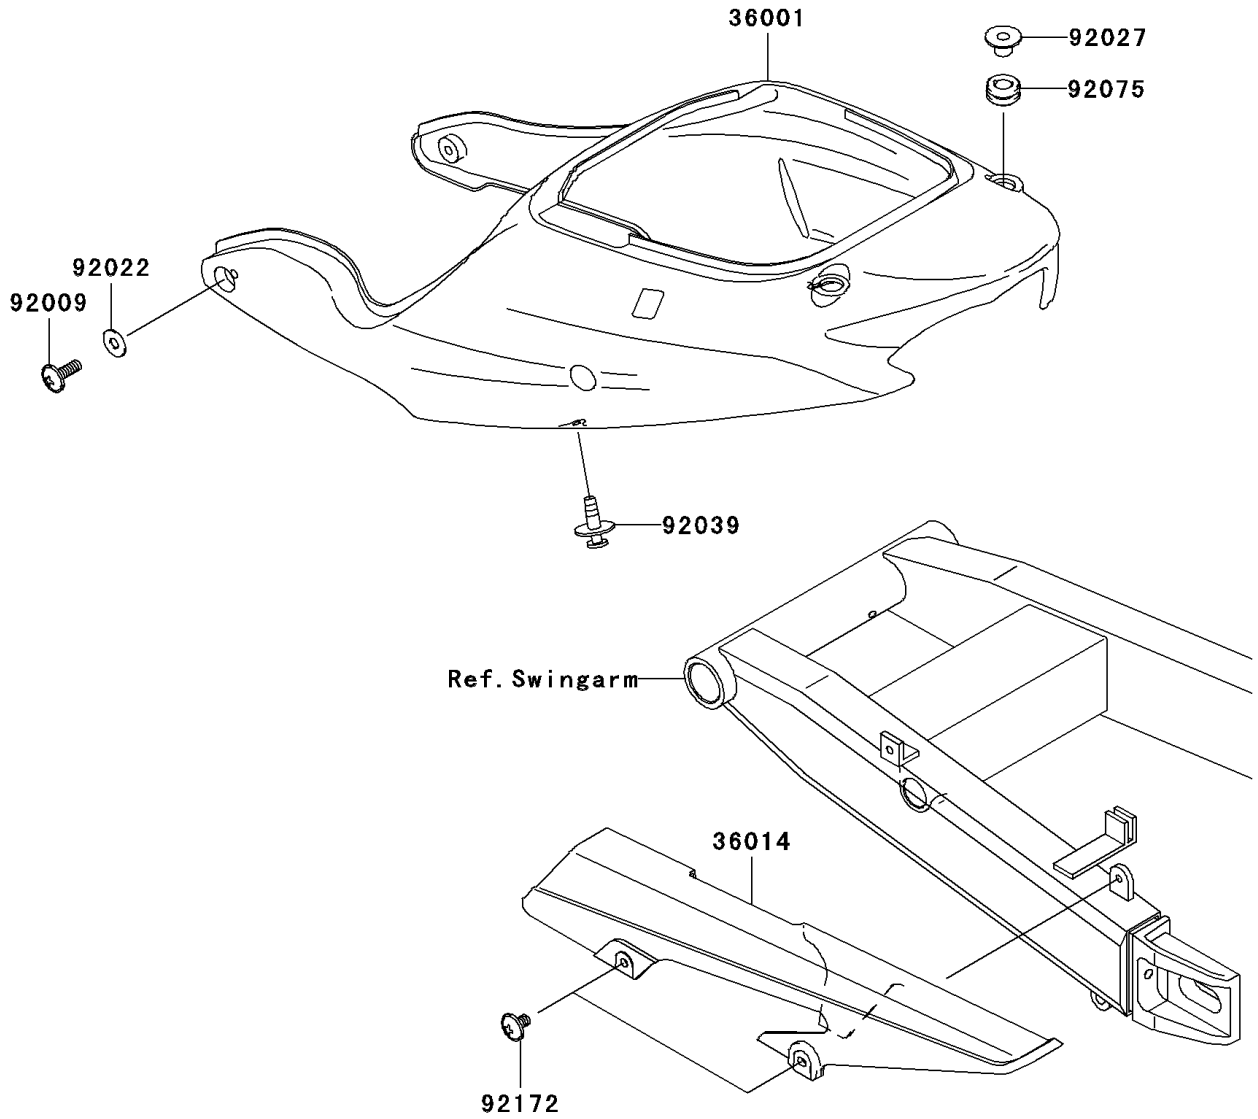

2005 ZZR600 PARTS DIAGRAM

Side Covers/Chain Cover

F2610

W0D

2005 ZZR600 PARTS LIST

Side Covers/Chain Cover

ITEM NAME	PART NUMBER	QUANTITY
COVER-SIDE,M.O.BLUE (Ref # 36001)	36001-1601-726	1
CASE-CHAIN (Ref # 36014)	36014-1196	1
SCREW,6X18 (Ref # 92009)	92009-1663	2
WASHER,6.5X16X1 (Ref # 92022)	92022-1143	2
COLLAR (Ref # 92027)	92027-4015	2
RIVET (Ref # 92039)	92039-1227	2
DAMPER (Ref # 92075)	92075-1898	2
SCREW,6X10 (Ref # 92172)	92172-0005	2