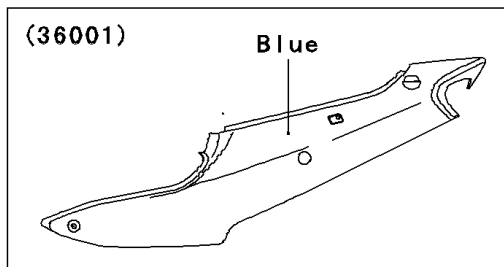

2005 ZZR600 PARTS DIAGRAM

Side Covers/Chain Cover

F2610

W0D

2005 ZZR600 PARTS LIST

Side Covers/Chain Cover

ITEM NAME	PART NUMBER	QUANTITY
COVER-SIDE,M.O.BLUE (Ref # 36001)	36001-1601-726	1
CASE-CHAIN (Ref # 36014)	36014-1196	1
SCREW,6X18 (Ref # 92009)	92009-1663	2
WASHER,6.5X16X1 (Ref # 92022)	92022-1143	2
COLLAR (Ref # 92027)	92027-4015	2
RIVET (Ref # 92039)	92039-1227	2
DAMPER (Ref # 92075)	92075-1898	2
SCREW,6X10 (Ref # 92172)	92172-0005	2