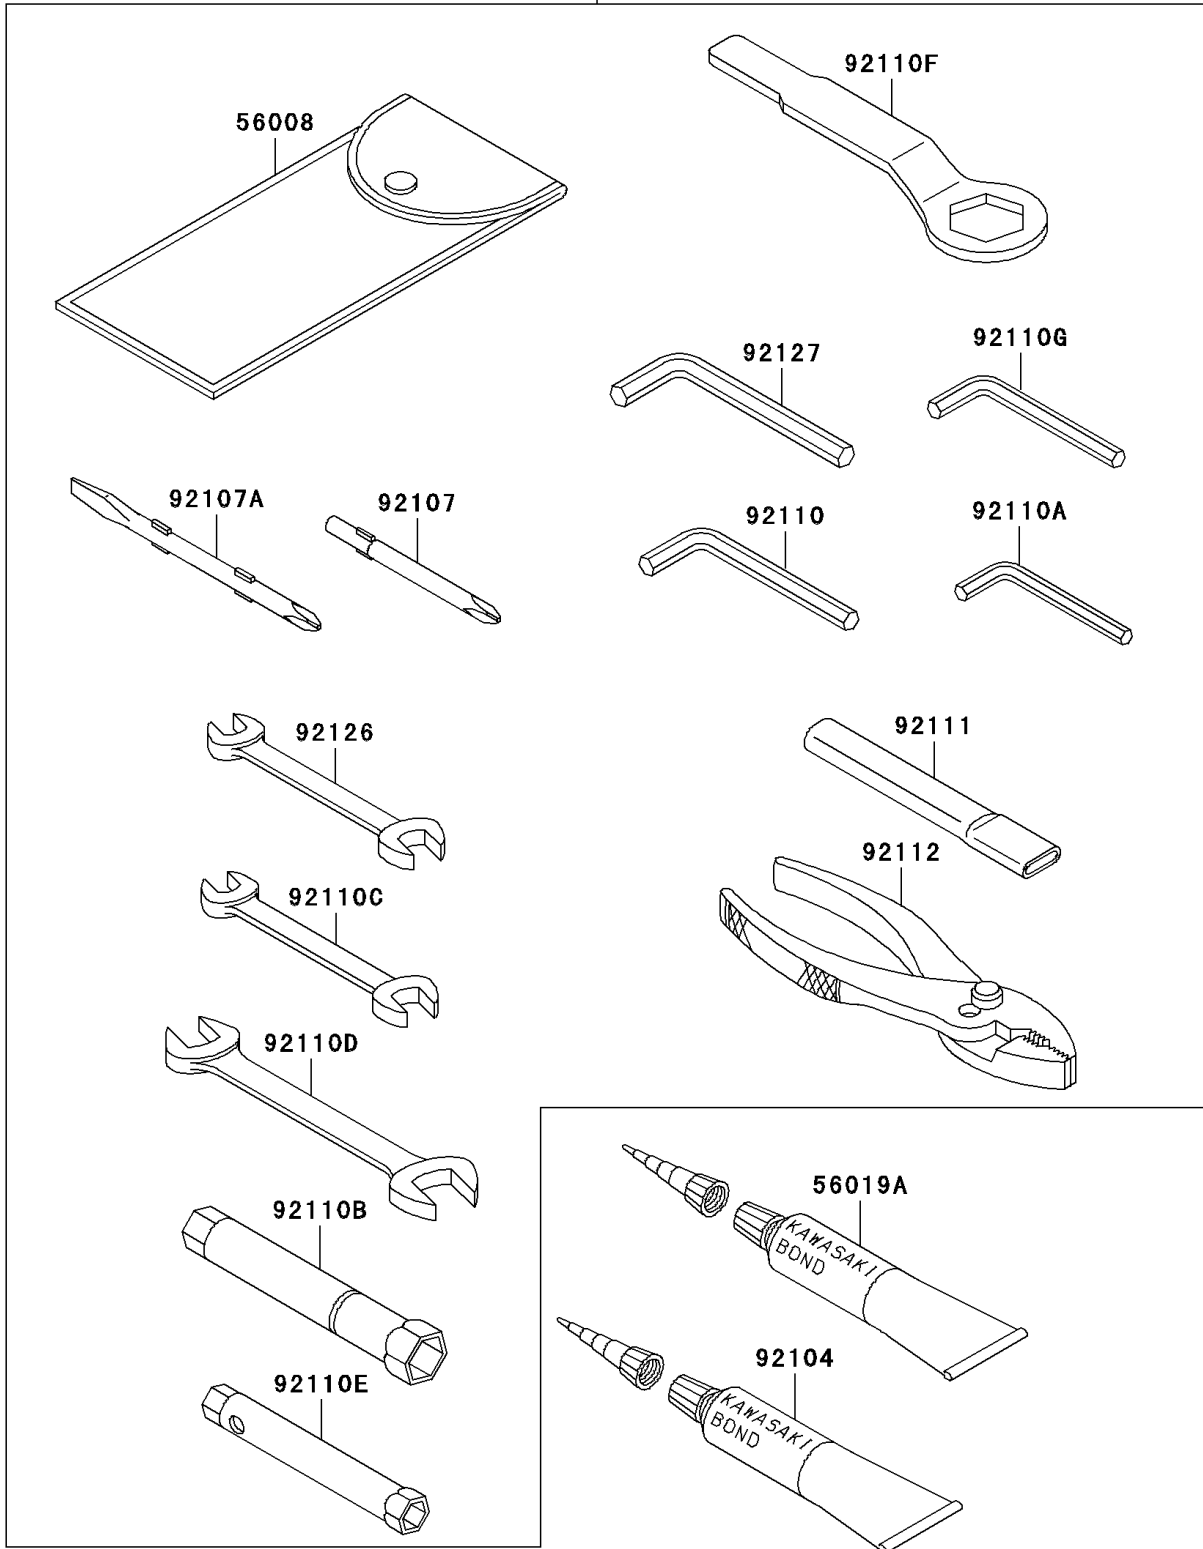

2005 ZZR600 PARTS DIAGRAM

Owner's Tools

56007

F2810

2005 ZZR600 PARTS LIST

Owner's Tools

ITEM NAME	PART NUMBER	QUANTITY
TOOL-KIT (Ref # 56007)	56007-1470	1
BAG,TOOL (Ref # 56008)	56008-1075	1
THREE BOND TB1211,HT/RS,WHITE (Ref # 56019A)	56019-120	1
GASKET-LIQUID,GRAY TB1216S (Ref # 92104)	92104-1063	1
TOOL-DRIVER,#3PHILLIPS (Ref # 92107)	92107-005	1
TOOL-DRIVER,#2PHILLIPS&SLOT (Ref # 92107A)	92107-1051	1
TOOL-WRENCH,ALLEN,5MM (Ref # 92110)	92110-1015	1
TOOL-WRENCH,ALLEN,3MM (Ref # 92110A)	92110-1140	1
TOOL-WRENCH,BOX,16MM (Ref # 92110B)	92110-1146	1
TOOL-WRENCH,OPEN END,10X12 (Ref # 92110C)	92110-1152	1
TOOL-WRENCH,OPEN END,14X17 (Ref # 92110D)	92110-1153	1
TOOL-WRENCH,BOX,8&10MM (Ref # 92110E)	92110-1160	1
TOOL-WRENCH,BOX END,32MM (Ref # 92110F)	92110-1161	1
TOOL-WRENCH,ALLEN,4MM (Ref # 92110G)	92110-3703	1
TOOL-BAR,BOX END WRENCH (Ref # 92111)	92111-1051	1
TOOL-PLIERS (Ref # 92112)	92112-1001	1
TOOL-WRENCH,OPEN END,8X10 (Ref # 92126)	92126-004	1
TOOL-WRENCH,ALLEN,6MM (Ref # 92127)	92127-003	1