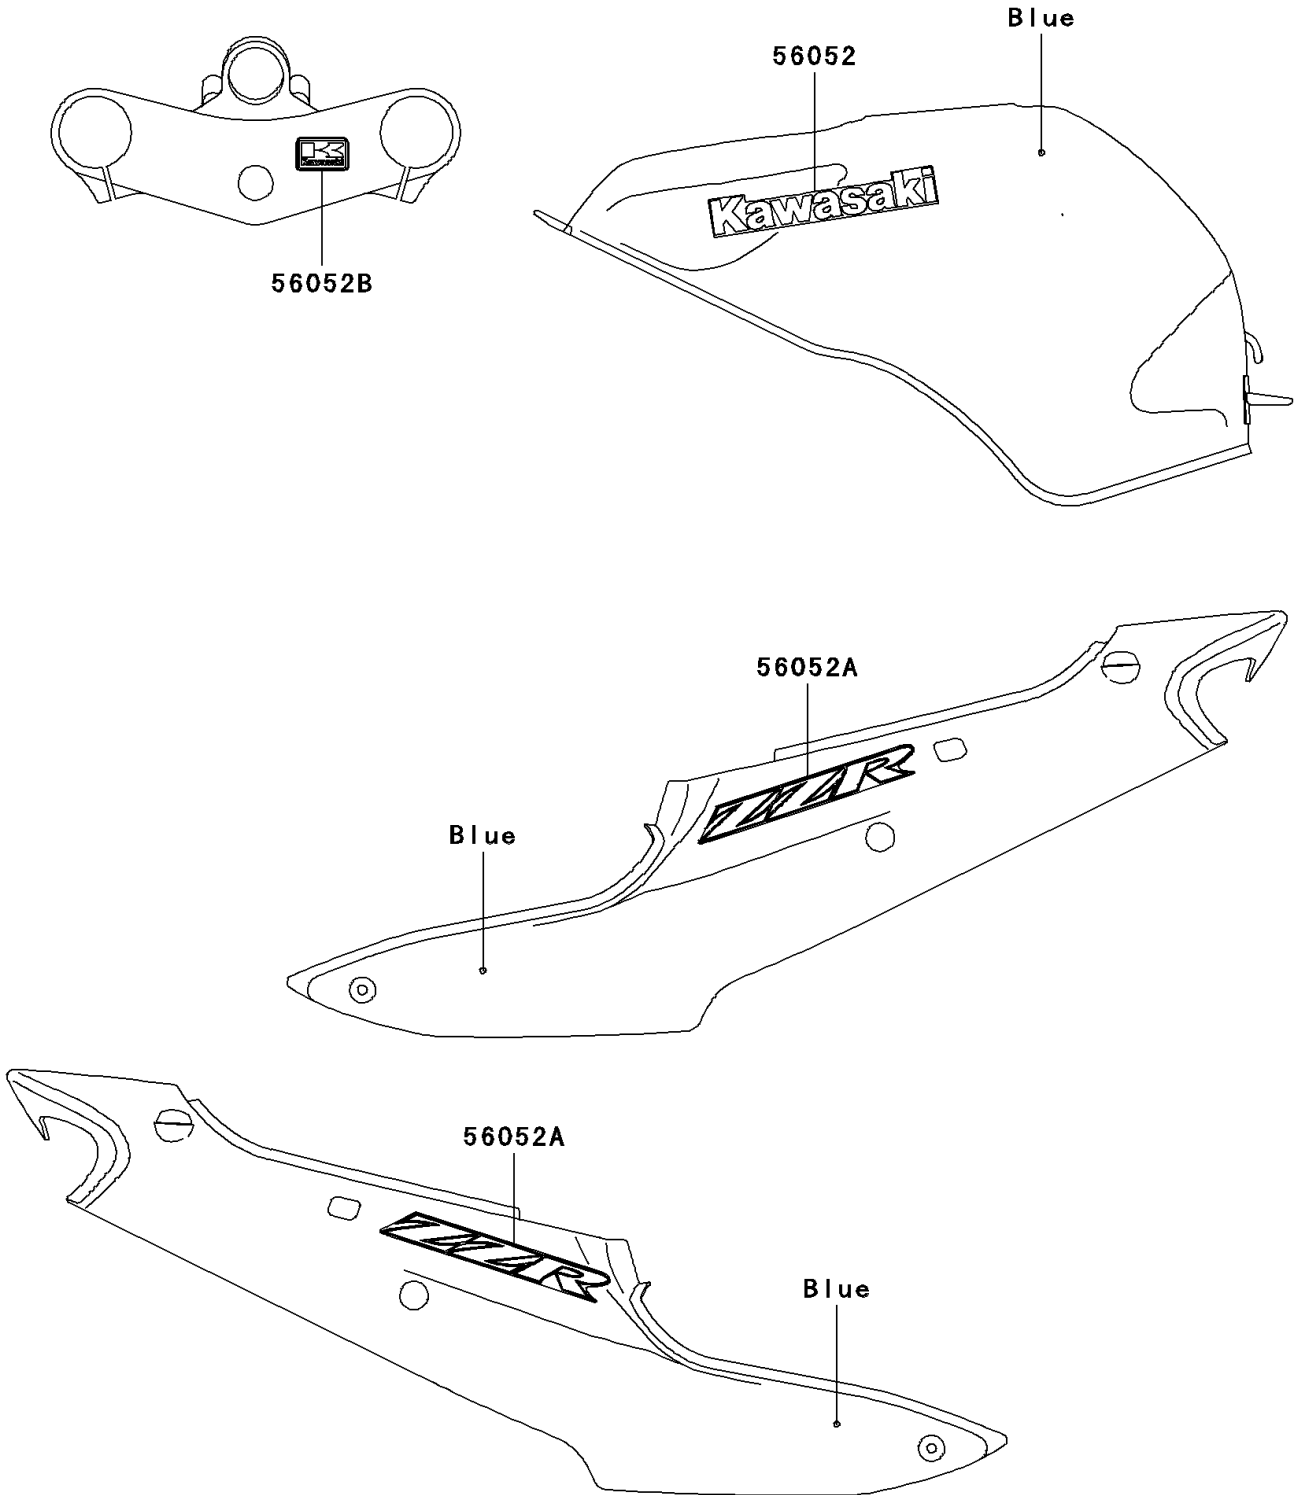

2005 ZZR600 PARTS DIAGRAM

Decals(Blue)

F2861

2005 ZZR600 PARTS LIST

Decals(Blue)

| ITEM NAME | PART NUMBER | QUANTITY |
|---------------------------------------|-------------|----------|
| MARK,FUEL TANK,KAWASAKI (Ref # 56052) | 56052-0526 | 2 |
| MARK,SIDE COVER,ZZR (Ref # 56052A) | 56052-0527 | 2 |
| MARK,K.KAWASAKI (Ref # 56052B) | 56052-1202 | 1 |