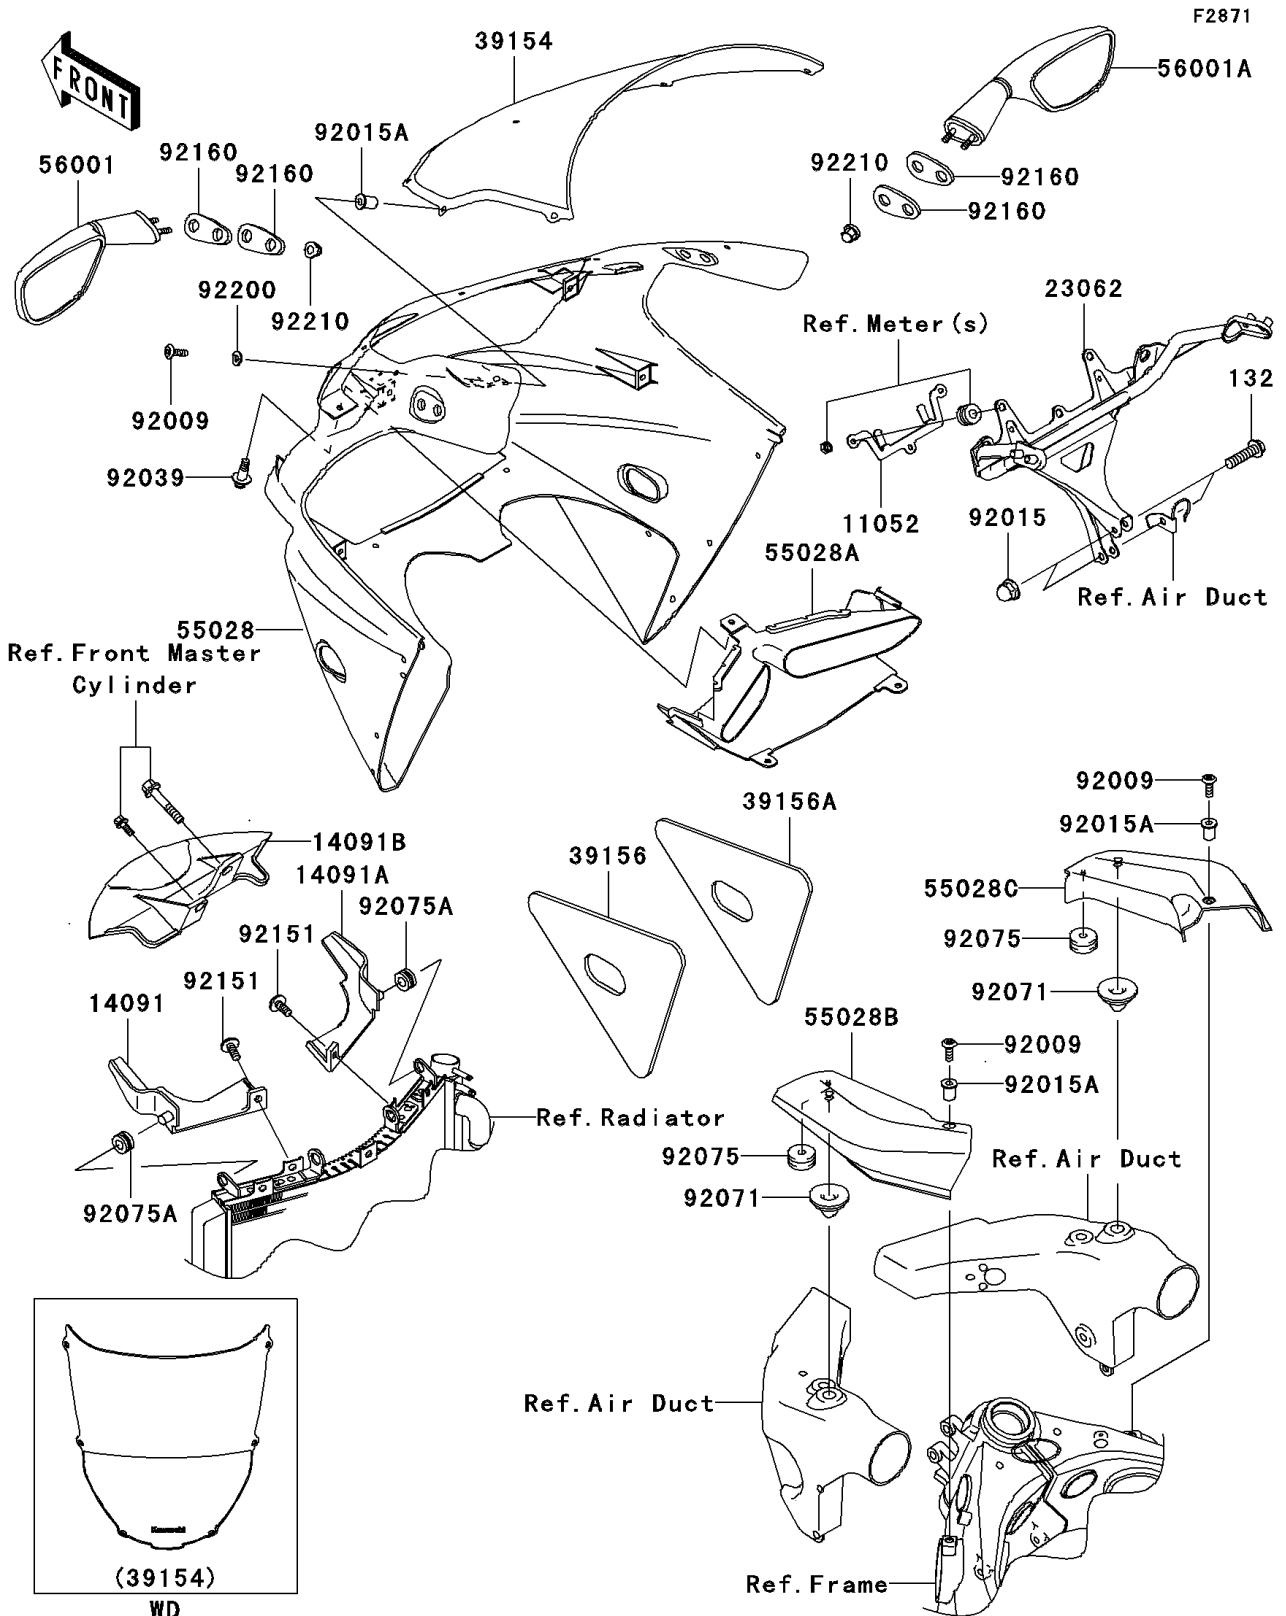

2005 ZZR600 PARTS DIAGRAM

Cowling

2005 ZZR600 PARTS LIST

Cowling

ITEM NAME	PART NUMBER	QUANTITY
BOLT-FLANGED-SMALL (Ref # 132)	132J0830	2
BRACKET,HEAD LAMP RELAY (Ref # 11052)	11052-1822	1
COVER,RADIATOR,LH (Ref # 14091)	14091-1170	1
COVER,RADIATOR,RH (Ref # 14091A)	14091-1171	1
COVER,UNDER BRACKET (Ref # 14091B)	14091-1271	1
BRACKET-COMP,METER&MIRROR STAY (Ref # 23062)	23062-1139	1
WINDSHIELD (Ref # 39154)	39154-5017	1
PAD,UPP COWLING,LH (Ref # 39156)	39156-1622	1
PAD,UPP COWLING,RH (Ref # 39156A)	39156-1623	1
COWLING,UPP,M.O.BLUE (Ref # 55028)	55028-1390-726	1
COWLING,DUCT,M.F.C.GRAY (Ref # 55028A)	55028-1391-3L	1
COWLING,INNER,LH (Ref # 55028B)	55028-1394	1
COWLING,INNER,RH (Ref # 55028C)	55028-1395	1
MIRROR-ASSY,LH (Ref # 56001)	56001-1483	1
MIRROR-ASSY,RH (Ref # 56001A)	56001-1484	1
SCREW,5X16 (Ref # 92009)	92009-1909	8
NUT,CAP,8MM,BLACK (Ref # 92015)	92015-1174	2
NUT,WELL,5MM (Ref # 92015A)	92015-1757	8
RIVET (Ref # 92039)	92039-1227	1
GROMMET (Ref # 92071)	92071-1222	2
DAMPER (Ref # 92075)	92075-1067	2
DAMPER (Ref # 92075A)	92075-1912	2
BOLT,SOCKET,6X14 (Ref # 92151)	92151-1654	2
DAMPER,MIRROR (Ref # 92160)	92160-1089	4
WASHER,NYLON,5.3X11.5X0.5 (Ref # 92200)	92200-1480	6
NUT,CAP,6MM (Ref # 92210)	92210-0003	4