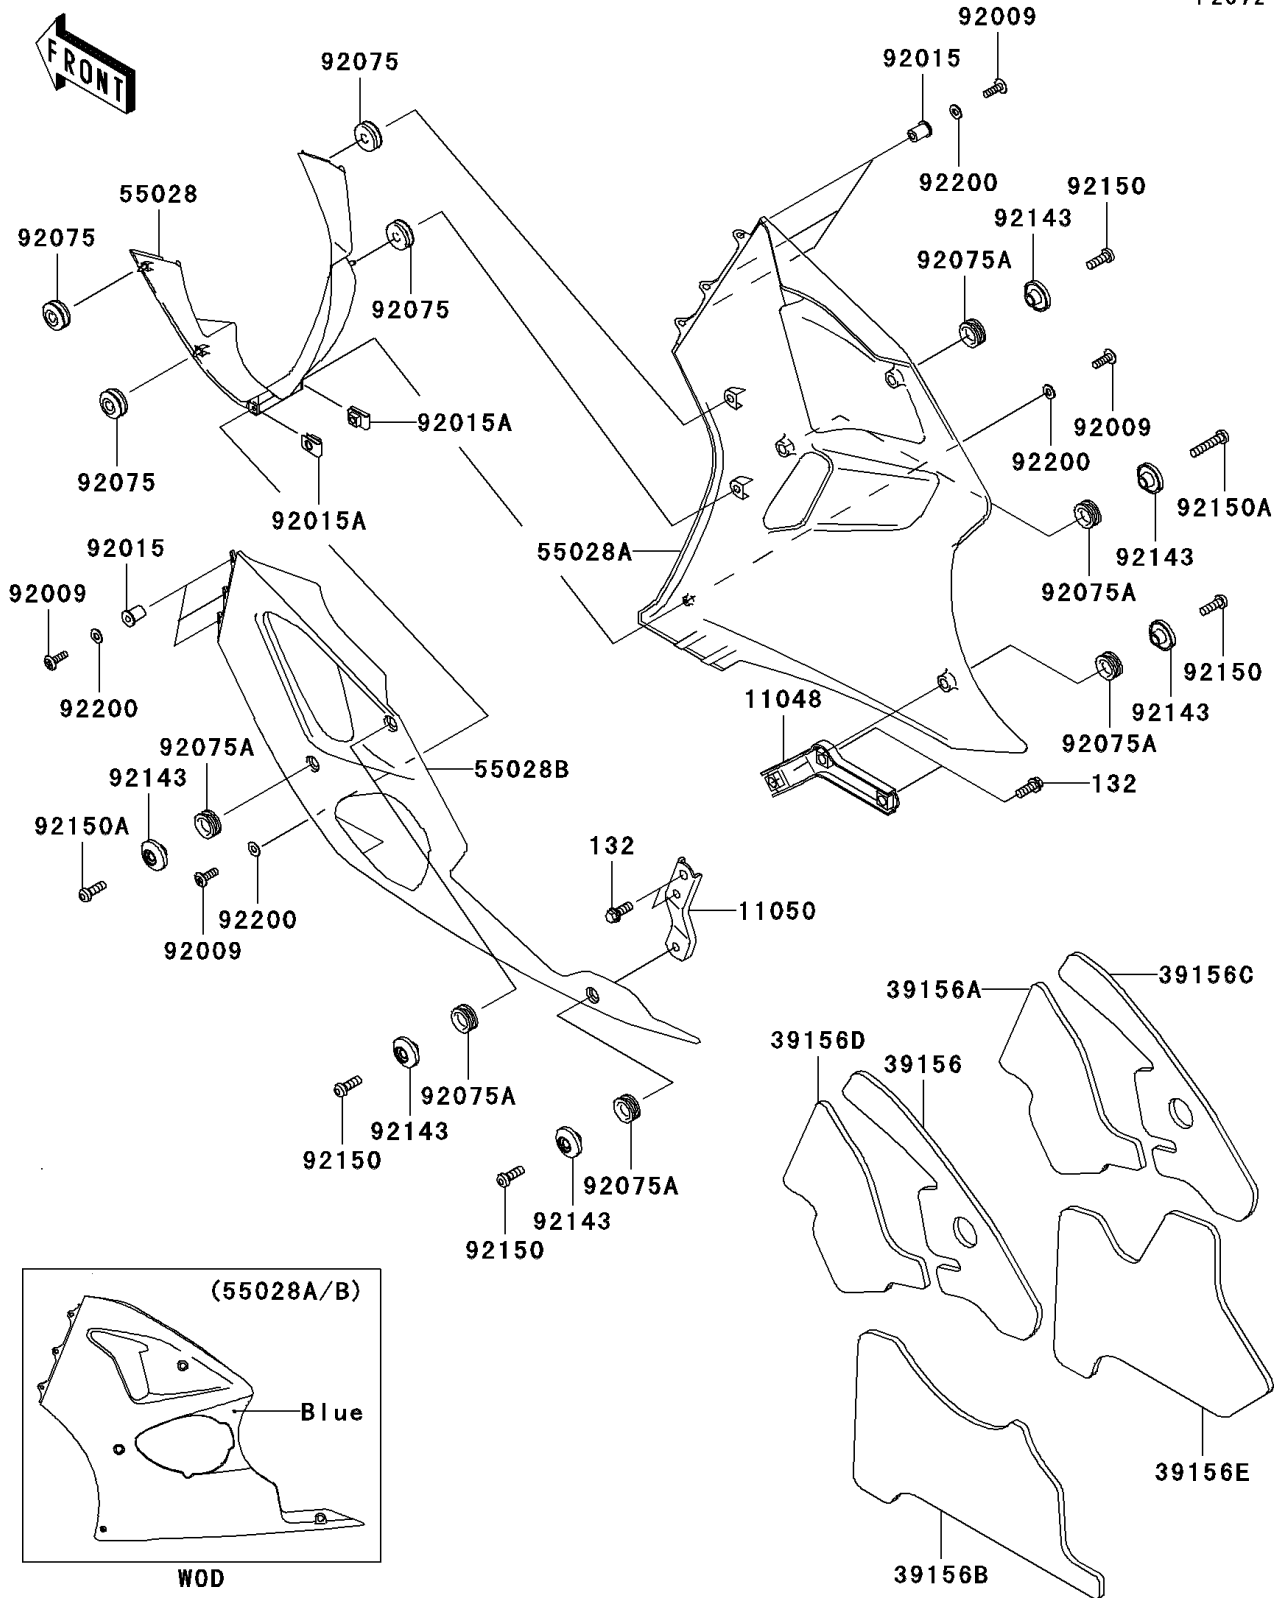

2005 ZZR600 PARTS DIAGRAM

Cowling Lower

F2872

2005 ZZR600 PARTS LIST

Cowling Lowers

ITEM NAME	PART NUMBER	QUANTITY
BRACKET,LWR COWLING,RH,LWR (Ref # 11048)	11048-1870	1
BRACKET,SIDE COWLING,LH,LWR (Ref # 11050)	11050-1867	1
PAD,SIDE COWLING,LH,UPP (Ref # 39156)	39156-1616	1
PAD,SIDE COWLING,RH,CNT (Ref # 39156A)	39156-1617	1
PAD,SIDE COWLING,LH,LWR (Ref # 39156B)	39156-1618	1
PAD,SIDE COWLING,RH,UPP (Ref # 39156C)	39156-1619	1
PAD,SIDE COWLING,LH,CNT (Ref # 39156D)	39156-1620	1
PAD,SIDE COWLING,RH,LWR (Ref # 39156E)	39156-1621	1
COWLING,FR,M.O.BLUE (Ref # 55028)	55028-1368-726	1
COWLING,SIDE,RH,M.O.BLUE (Ref # 55028A)	55028-1396-726	1
COWLING,SIDE,LH,M.O.BLUE (Ref # 55028B)	55028-1402-726	1
SCREW,5X16 (Ref # 92009)	92009-1909	8
NUT,WELL,5MM (Ref # 92015)	92015-1757	6
NUT,5MM (Ref # 92015A)	92015-1798	2
DAMPER (Ref # 92075)	92075-1067	4
DAMPER (Ref # 92075A)	92075-1634	6
BOLT-FLANGED-SMALL,6X16 (Ref # 132)	132V0616	4
COLLAR,BLACK (Ref # 92143)	92143-1226	6
BOLT,SOCKET,6X18 (Ref # 92150)	92150-1553	4
BOLT,SOCKET,6X30 (Ref # 92150A)	92150-1554	2
WASHER,NYLON,5.3X11.5X0.5 (Ref # 92200)	92200-1480	8