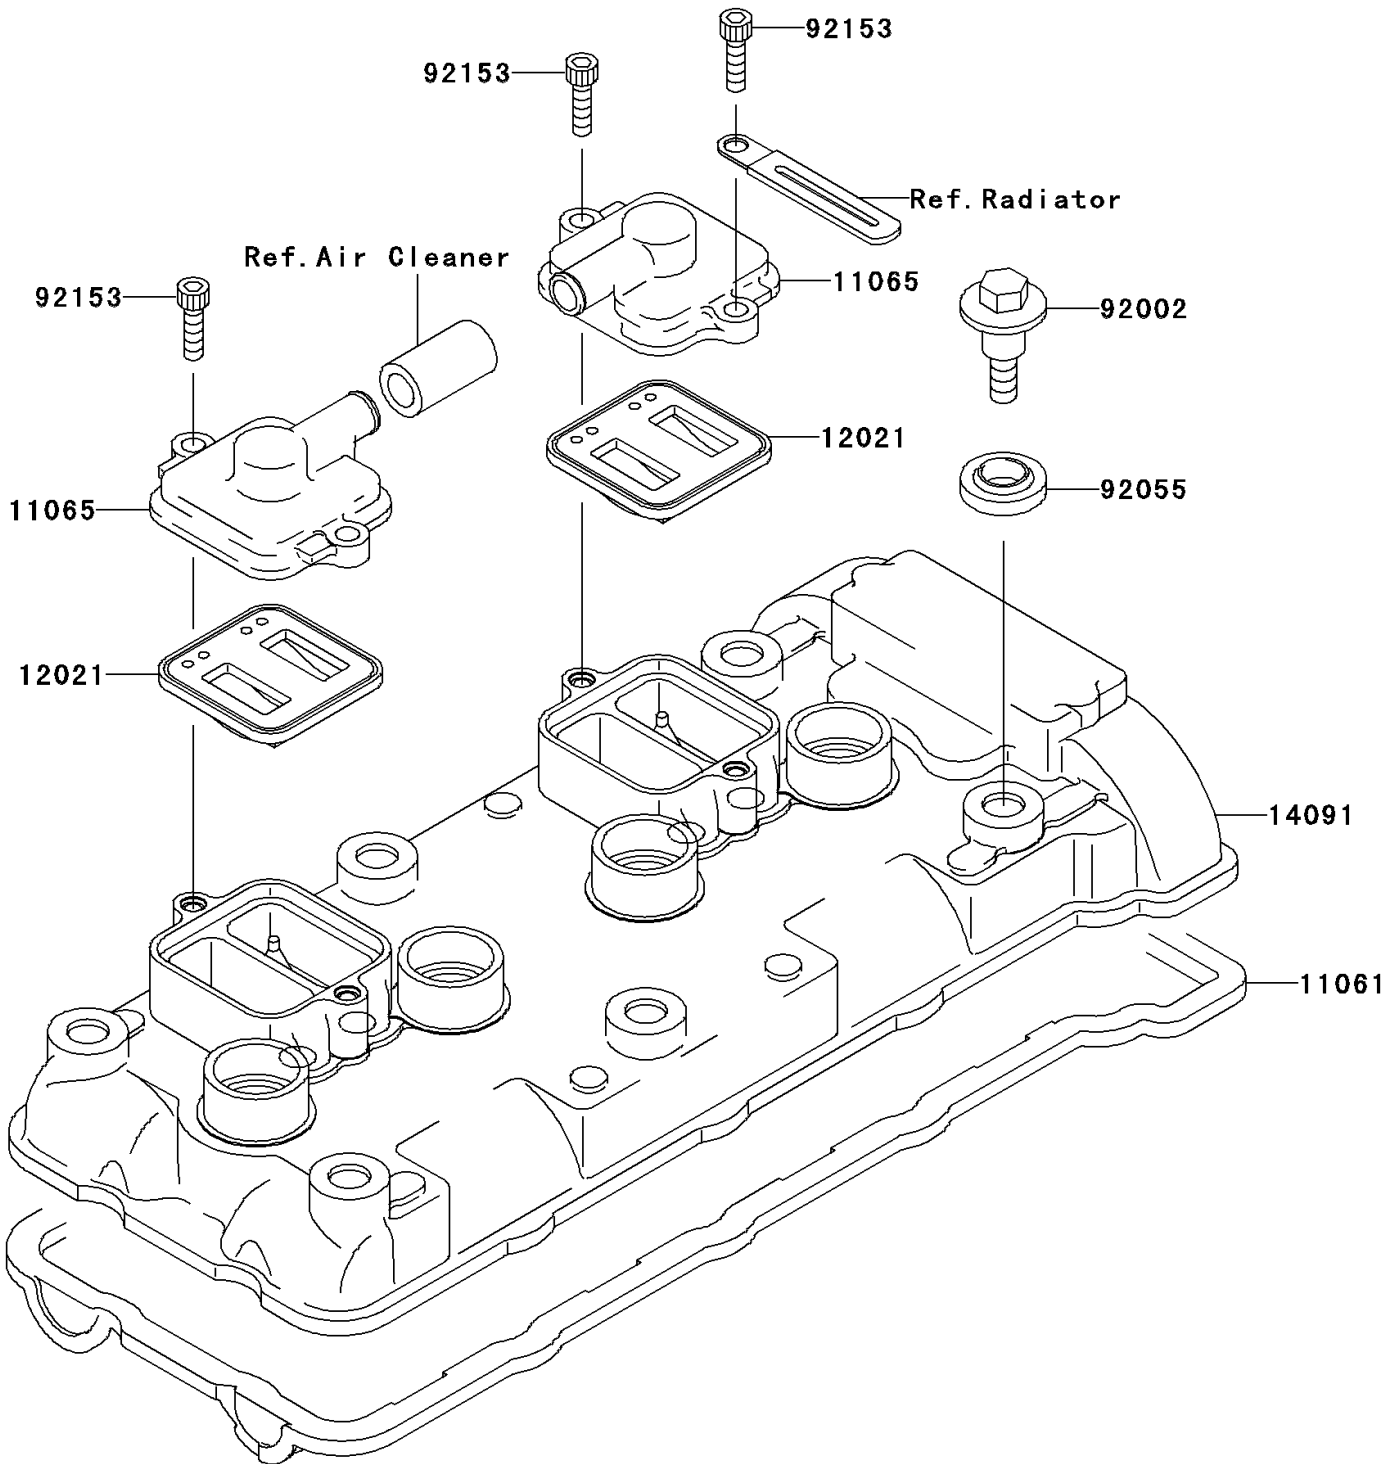

2003 Ninja® ZX™ -6RR PARTS DIAGRAM

Cylinder Head Cover

E1112

2003 Ninja® ZX™ -6RR PARTS LIST

Cylinder Head Cover

ITEM NAME	PART NUMBER	QUANTITY
GASKET,HEAD COVER (Ref # 11061)	11061-1160	1
CAP (Ref # 11065)	11065-1247	2
VALVE-ASSY-REED (Ref # 12021)	12021-1130	2
COVER,HEAD (Ref # 14091)	14091-1521	1
BOLT,L=20.5 (Ref # 92002)	92002-1327	6
RING-O,HEAD COVER BOLT (Ref # 92055)	92055-1352	6
BOLT,SOCKET,6X18 (Ref # 92153)	92153-1284	4