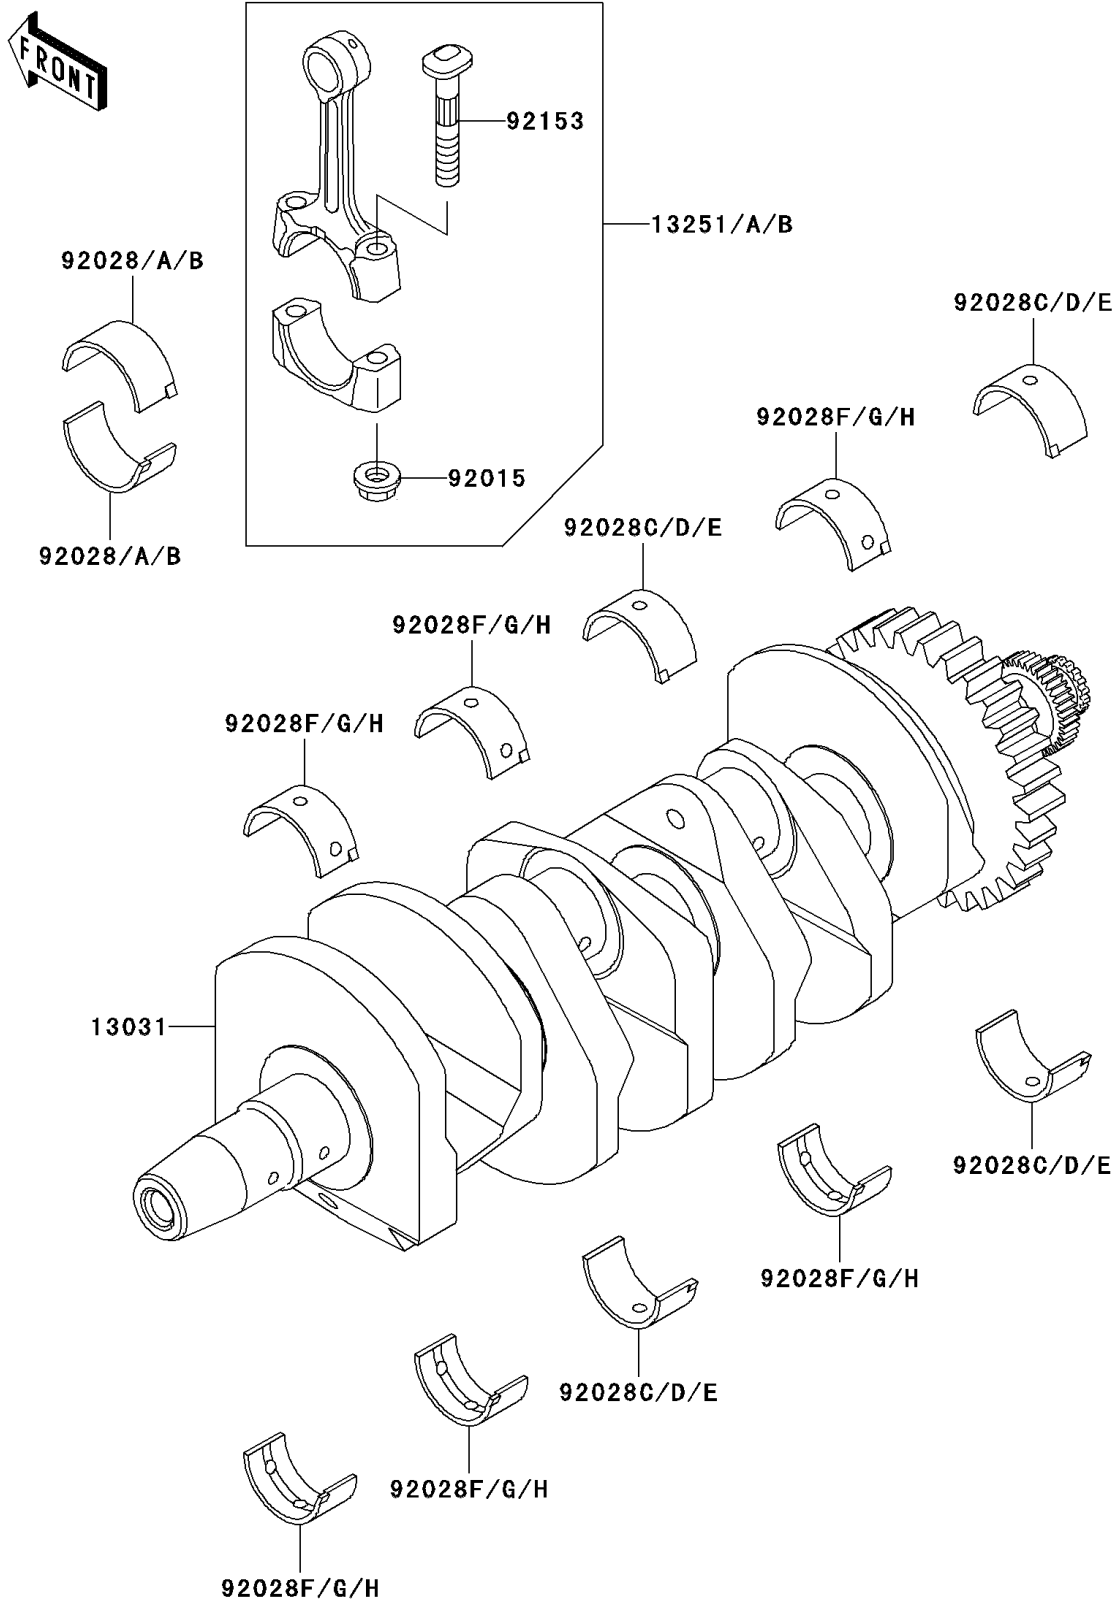

2003 Ninja® ZX™ -6RR PARTS DIAGRAM

Crankshaft

E1321

2003 Ninja® ZX™ -6RR PARTS LIST

Crankshaft

ITEM NAME	PART NUMBER	QUANTITY
CRANKSHAFT-COMP (Ref # 13031)	13031-1506	1
ROD-ASSY-CONNECTING,I (Ref # 13251)	13251-1144-II	4
ROD-ASSY-CONNECTING,J (Ref # 13251A)	13251-1144-JJ	4
ROD-ASSY-CONNECTING,KK (Ref # 13251B)	13251-1144-KK	4
NUT,CONNECTING ROD,7MM (Ref # 92015)	92015-1527	8
BUSHING,CONNECTING ROD,BLACK (Ref # 92028)	92028-1878	AR
BUSHING,CONNECTING ROD,BROWN (Ref # 92028A)	92028-1879	8
BUSHING,CONNECTING ROD,PINK (Ref # 92028B)	92028-1880	AR
BUSHING,CRANKSHAFT,BLUE (Ref # 92028C)	92028-1881	4
BUSHING,CRANKSHAFT,BLACK (Ref # 92028D)	92028-1882	AR
BUSHING,CRANKSHAFT,BROWN (Ref # 92028E)	92028-1883	AR
BUSHING,CRANKSHAFT,BLUE (Ref # 92028F)	92028-1884	6
BUSHING,CRANKSHAFT,BLACK (Ref # 92028G)	92028-1885	AR
BUSHING,CRANKSHAFT,BROWN (Ref # 92028H)	92028-1886	AR
BOLT,7MM (Ref # 92153)	92153-1172	8