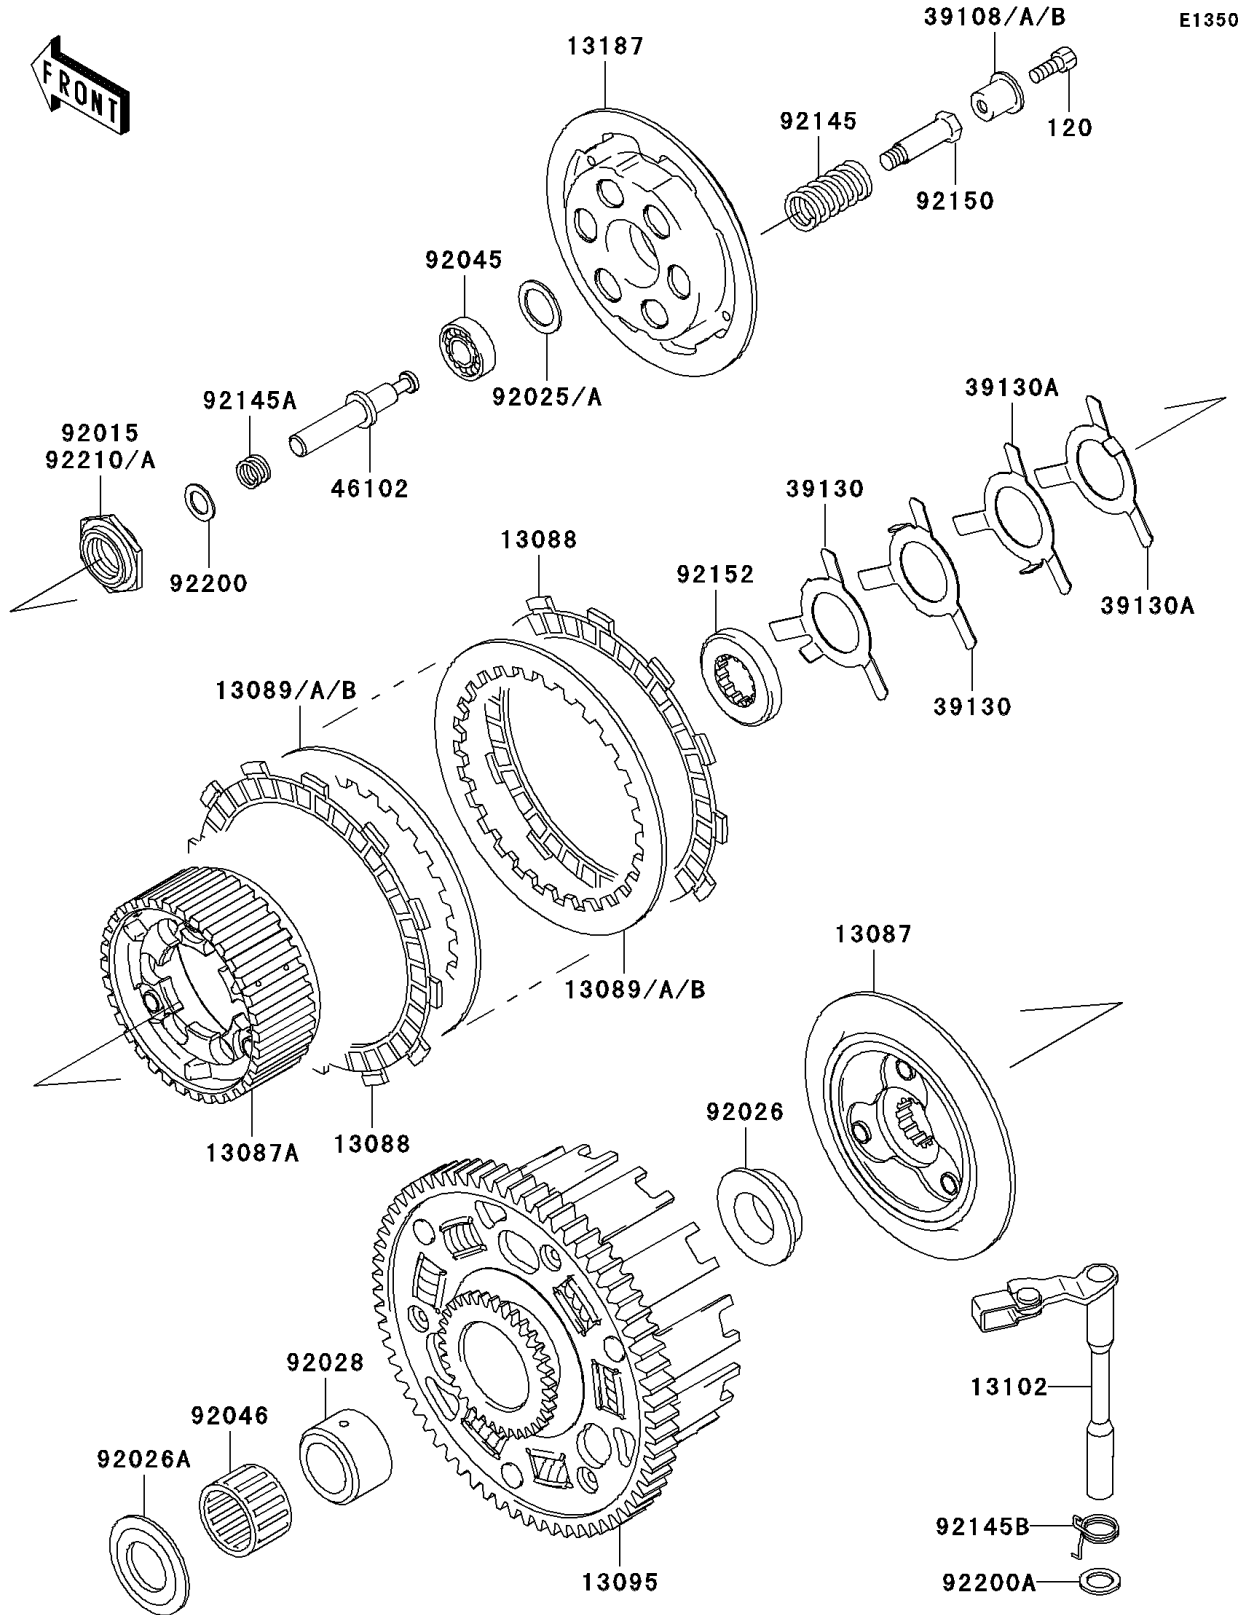

2003 Ninja® ZX™ -6RR PARTS DIAGRAM

Clutch

2003 Ninja® ZX™ -6RR PARTS LIST

Clutch

ITEM NAME	PART NUMBER	QUANTITY
BOLT-SOCKET,6X16 (Ref # 120)	120P0616	6
HUB-CLUTCH (Ref # 13087)	13087-0001	1
HUB-CLUTCH (Ref # 13087A)	13087-0002	1
PLATE-FRICTION (Ref # 13088)	13088-1124	9
PLATE-CLUTCH,T=1.6 (Ref # 13089)	13089-013	8
PLATE-CLUTCH,T=2.0 (Ref # 13089A)	13089-1073	AR
PLATE-CLUTCH,T=1.4 (Ref # 13089B)	13089-1126	AR
HOUSING-COMP-CLUTCH (Ref # 13095)	13095-1410	1
RELEASE-COMP-CLUTCH (Ref # 13102)	13102-1159	1
PLATE-CLUTCH OPERATING (Ref # 13187)	13187-0001	1
RETAINER-SPRING,14MM (Ref # 39108)	39108-0001	6
RETAINER-SPRING,13MM (Ref # 39108A)	39108-0003	6
RETAINER-SPRING,15MM (Ref # 39108B)	39108-1152	6
SPRING-LEAF (Ref # 39130)	39130-1078	2
SPRING-LEAF (Ref # 39130A)	39130-1079	2
ROD (Ref # 46102)	46102-1449	1
NUT,2 LEAF-SPRING (Ref # 92015)	92015-1929	1
SHIM,T=0.6 (Ref # 92025)	92025-1755	1
SHIM,T=0.4 (Ref # 92025A)	92025-1756	1
SPACER (Ref # 92026)	92026-0022	1
SPACER (Ref # 92026A)	92026-1356	1
BUSHING (Ref # 92028)	92028-1741	1
BEARING-BALL,6001C3ML01 (Ref # 92045)	92045-1235	1
BEARING-NEEDLE,K38X43X28.8X (Ref # 92046)	92046-1263	1
SPRING (Ref # 92145)	92145-0023	6
SPRING,ROD (Ref # 92145A)	92145-0044	1
SPRING (Ref # 92145B)	92145-1339	1
BOLT,CLUTCH (Ref # 92150)	92150-1477	6
COLLAR (Ref # 92152)	92152-1277	1

2003 Ninja® ZX™ -6RR PARTS LIST

Clutch

ITEM NAME	PART NUMBER	QUANTITY
WASHER,11.2X18X0.5 (Ref # 92200)	92200-1423	1
WASHER,12X18.5X0.5 (Ref # 92200A)	92200-1487	1
NUT (Ref # 92210)	92210-0053	1
NUT,3 LEAF-SPRING (Ref # 92210A)	92210-0088	1