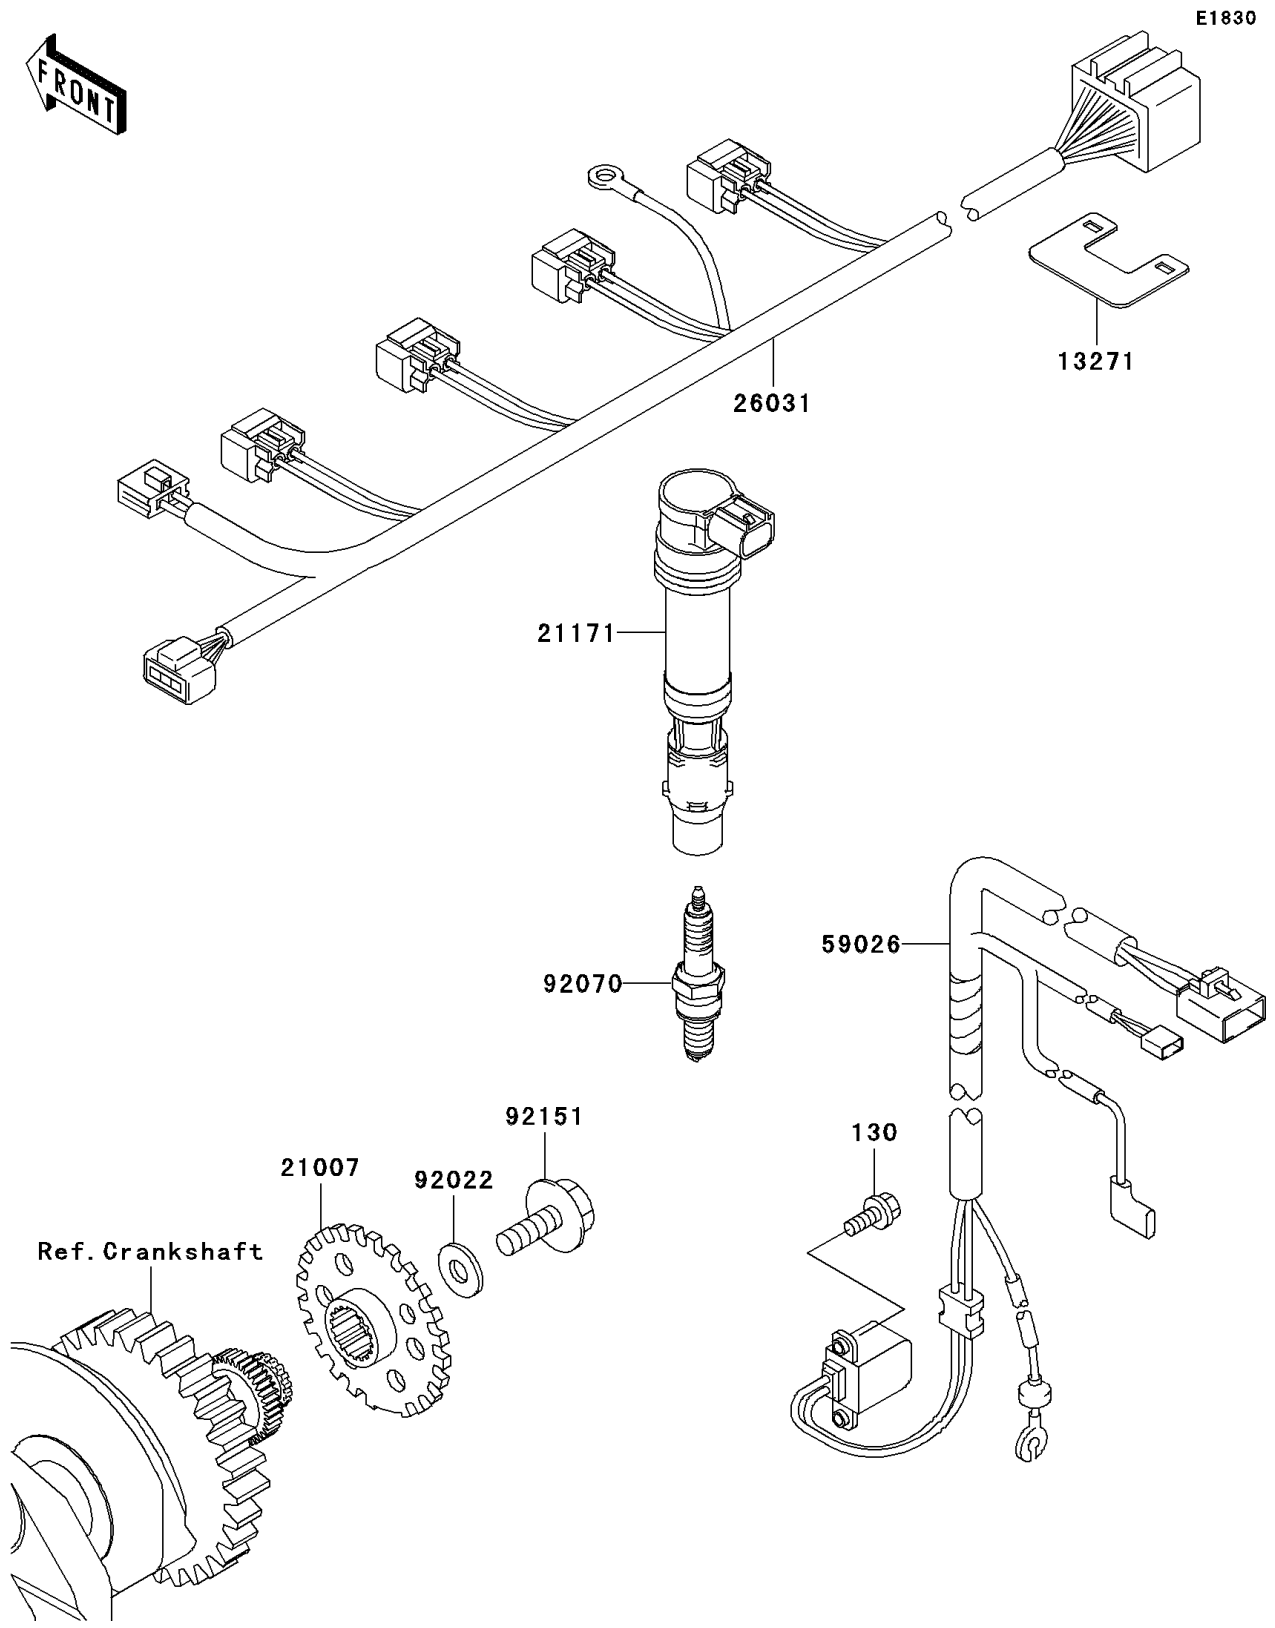

2003 Ninja® ZX™ -6RR PARTS DIAGRAM

Ignition System

2003 Ninja® ZX™ -6RR PARTS LIST

Ignition System

ITEM NAME	PART NUMBER	QUANTITY
BOLT-FLANGED (Ref # 130)	130G0512	2
PLATE (Ref # 13271)	13271-0055	1
ROTOR,PULSING (Ref # 21007)	21007-0009	1
COIL-ASSY-IGNITION (Ref # 21171)	21171-1282	4
HARNESS (Ref # 26031)	26031-0007	1
COIL-PULSING (Ref # 59026)	59026-1161	1
WASHER,8.2X19X2 (Ref # 92022)	92022-1533	1
PLUG-SPARK,CR9E(NGK) (Ref # 92070)	92070-1266	4
BOLT,8X23 (Ref # 92151)	92151-1308	1