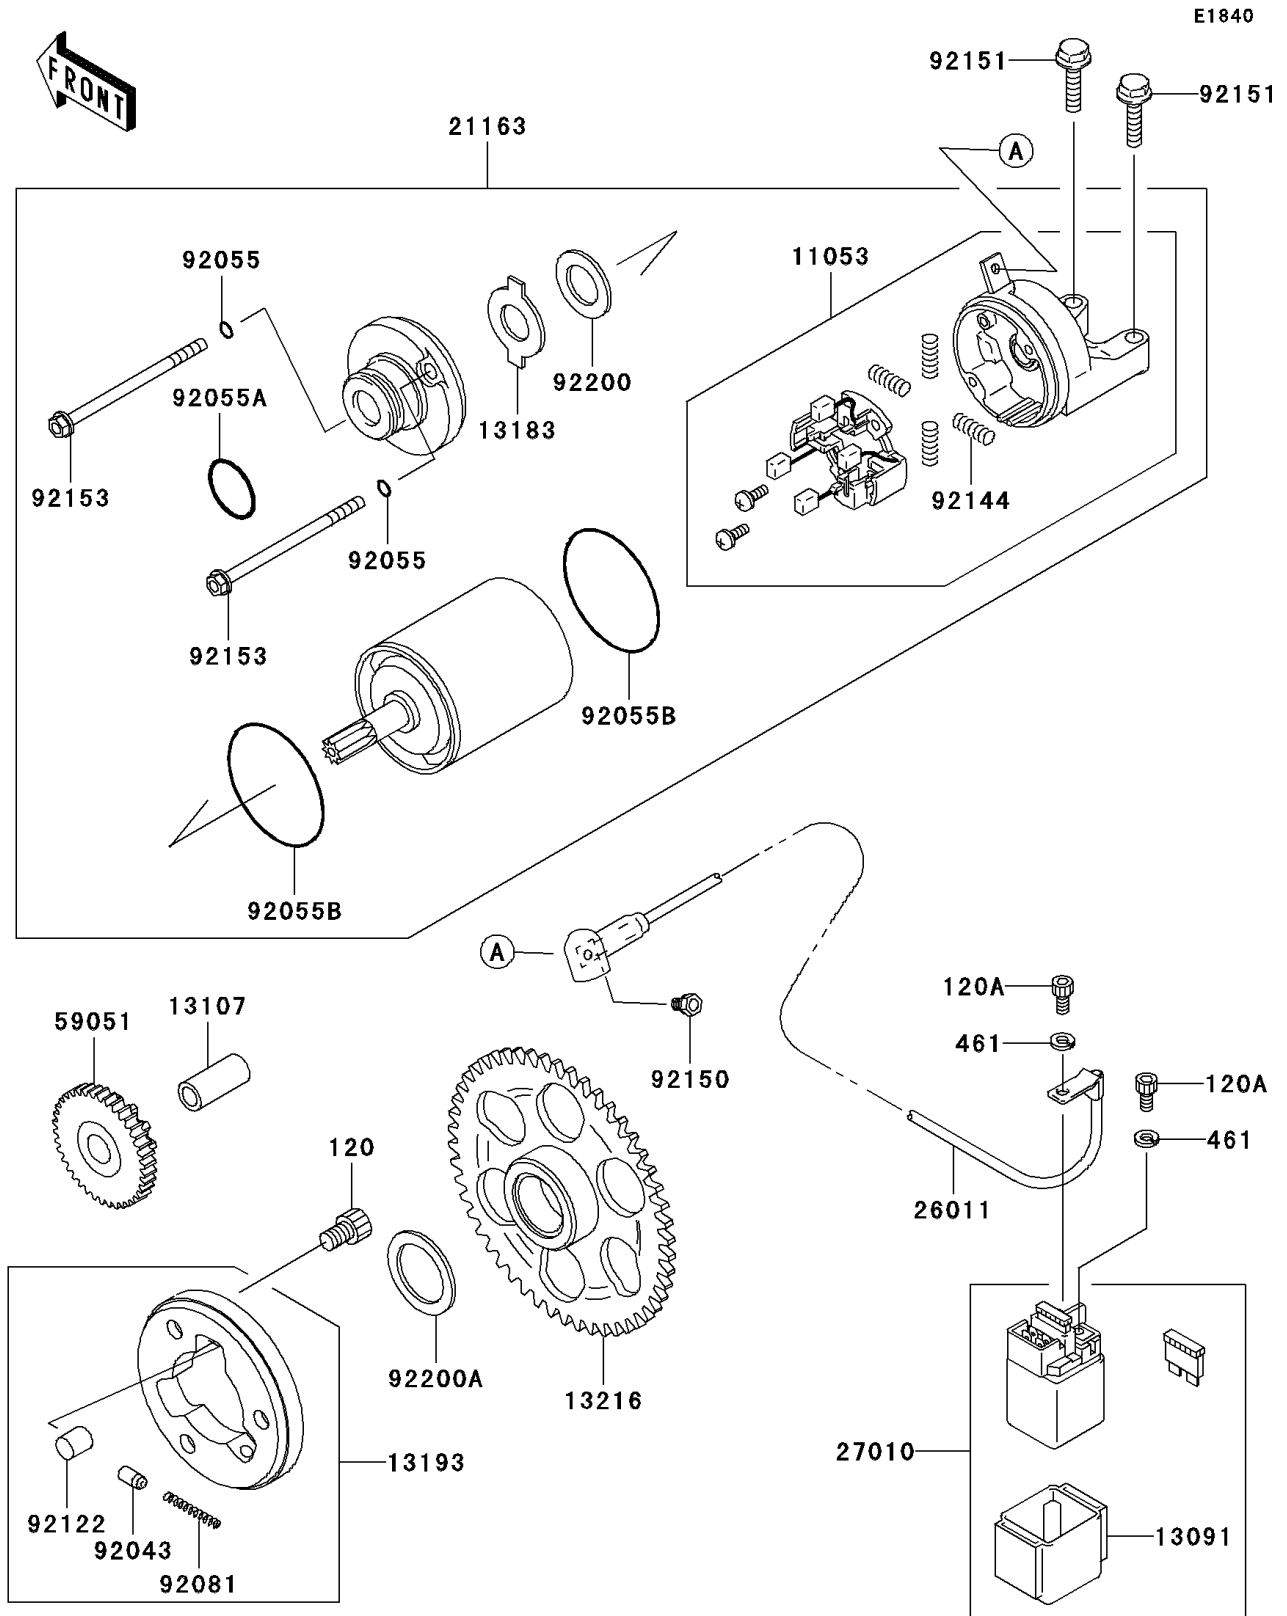

# 2003 Ninja® ZX™ -6RR PARTS DIAGRAM

Starter Motor

## 2003 Ninja® ZX™-6RR PARTS LIST

### Starter Motor

ITEM NAME	PART NUMBER	QUANTITY
BOLT-SOCKET,8X12 (Ref # 120)	120P0812	3
BOLT-SOCKET (Ref # 120A)	120S0510	2
WASHER-SPRING,5MM,BLACK (Ref # 461)	461K0500	2
BRACKET,STARTER (Ref # 11053)	11053-0224	1
HOLDER,MAGNETIC SWITCH (Ref # 13091)	13091-1884	1
SHAFT,7.8X12X26.5 (Ref # 13107)	13107-1176	1
PLATE (Ref # 13183)	13183-1460	1
CLUTCH-ASSY-ONEWAY (Ref # 13193)	13193-1066	1
GEAR-COMP,ONEWAY CLUTCH (Ref # 13216)	13216-0004	1
STARTER-ELECTRIC (Ref # 21163)	21163-0006	1
WIRE-LEAD,STARTER (Ref # 26011)	26011-0014	1
SWITCH,MAGNETIC (Ref # 27010)	27010-1327	1
GEAR-SPUR,IDLE (Ref # 59051)	59051-1413	1
PIN (Ref # 92043)	92043-132	3
RING-O,STARTER (Ref # 92055)	92055-0013	2
RING-O,24.4MM (Ref # 92055A)	92055-1262	1
RING-O (Ref # 92055B)	92055-1455	2
SPRING,COIL (Ref # 92081)	92081-159	3
ROLLER (Ref # 92122)	92122-006	3
SPRING,BRUSH (Ref # 92144)	92144-1423	4
BOLT (Ref # 92150)	92150-1305	1
BOLT,6X25 (Ref # 92151)	92151-1130	2
BOLT (Ref # 92153)	92153-0405	2
WASHER (Ref # 92200)	92200-1019	1
WASHER,27.5X38X1.0 (Ref # 92200A)	92200-1393	1