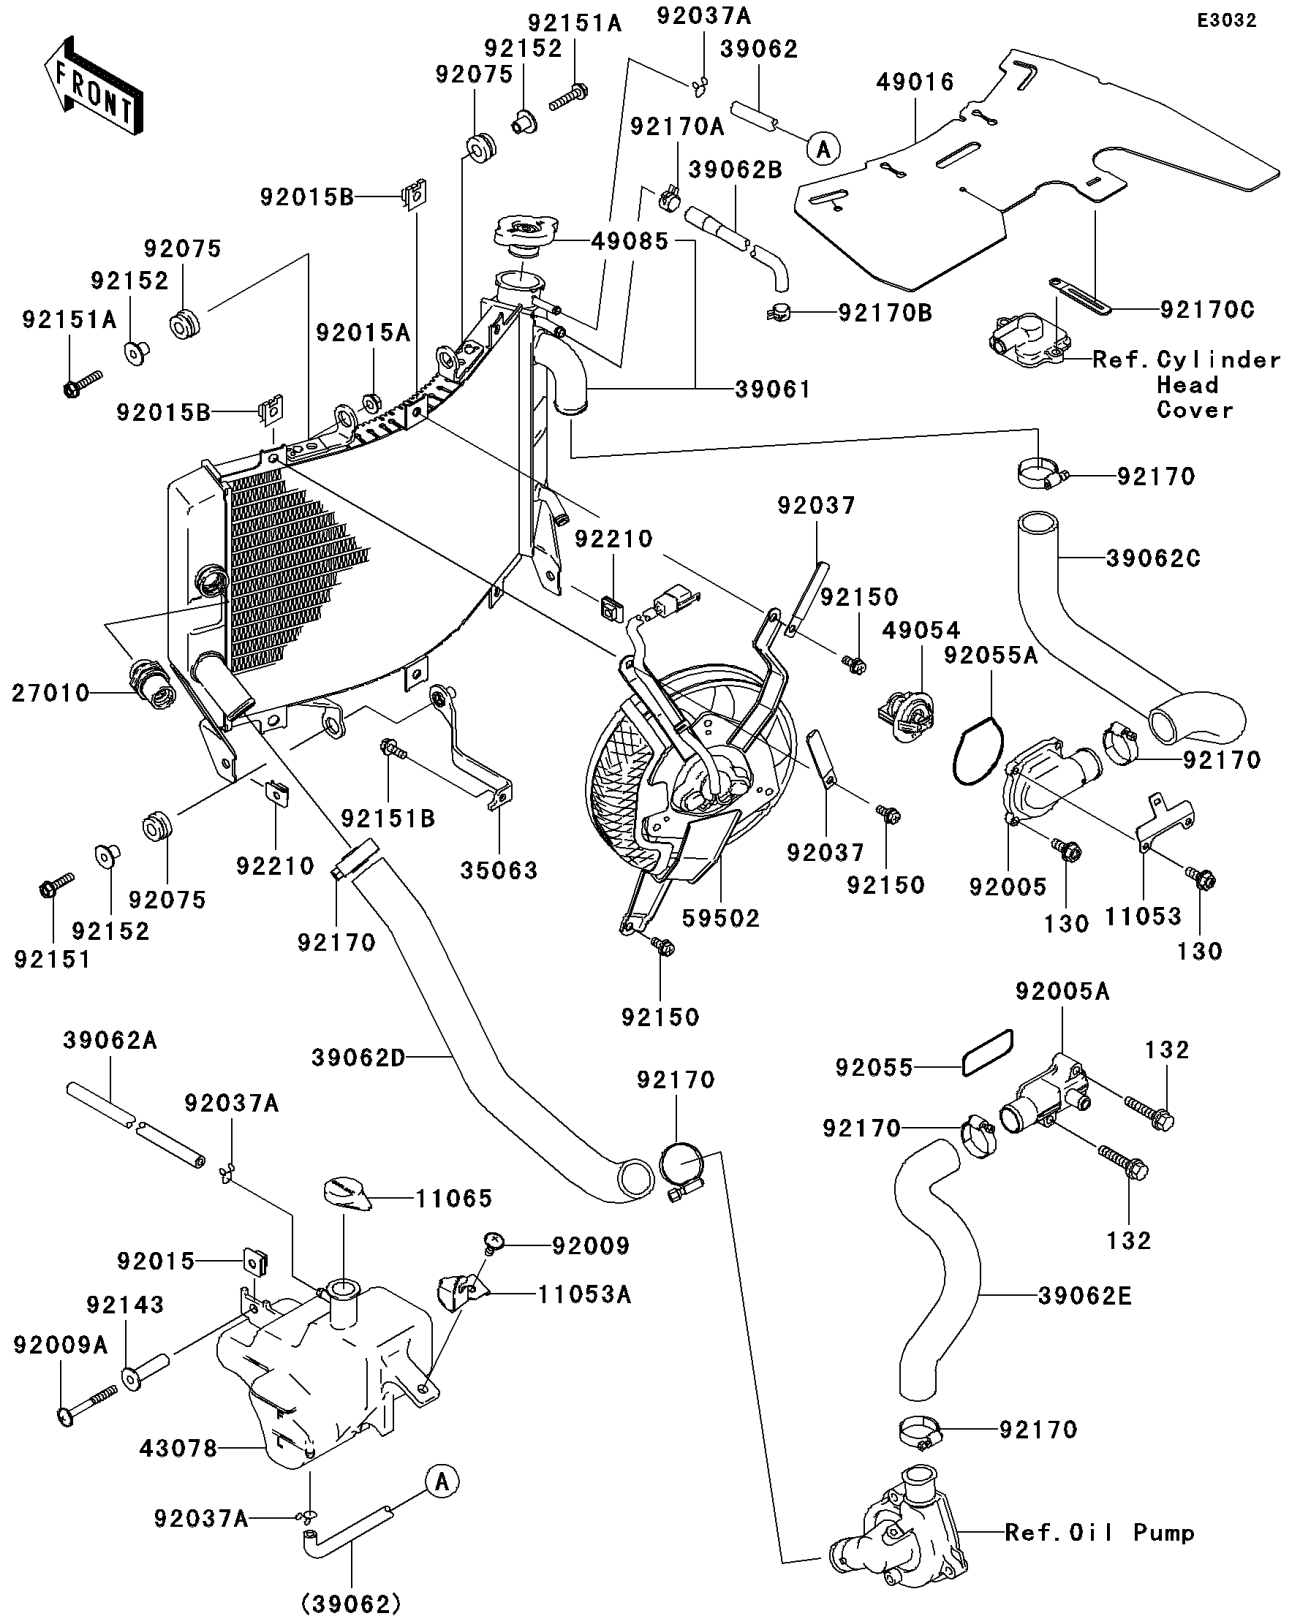

2003 Ninja® ZX™ -6RR PARTS DIAGRAM

Radiator

2003 Ninja® ZX™ -6RR PARTS LIST

Radiator

ITEM NAME	PART NUMBER	QUANTITY
BRACKET (Ref # 11053)	11053-0129	1
BRACKET (Ref # 11053A)	11053-1231	1
CAP,COOLANT (Ref # 11065)	11065-1093	1
SWITCH (Ref # 27010)	27010-1443	1
STAY (Ref # 35063)	35063-1267	1
RADIATOR-ASSY (Ref # 39061)	39061-0010	1
HOSE-COOLING,5.5X10.5X717 (Ref # 39062)	39062-0015	1
HOSE-COOLING (Ref # 39062A)	39062-1208	1
HOSE-COOLING (Ref # 39062B)	39062-1742	1
HOSE-COOLING,HEAD-RADIATOR (Ref # 39062C)	39062-1913	1
HOSE-COOLING,RADIATOR-PUMP (Ref # 39062D)	39062-1932	1
HOSE-COOLING,PUMP-CYLINDER (Ref # 39062E)	39062-1933	1
RESERVOIR (Ref # 43078)	43078-1186	1
COVER-SEAL (Ref # 49016)	49016-0002	1
THERMOSTAT (Ref # 49054)	49054-1067	1
CAP-ASSY-PRESSURE (Ref # 49085)	49085-1066	1
FAN-ASSY (Ref # 59502)	59502-0001	1
FITTING,THERMOSTAT (Ref # 92005)	92005-1275	1
FITTING,CYLINDER (Ref # 92005A)	92005-1343	1
SCREW,6X16 (Ref # 92009)	92009-1817	1
SCREW,6X56 (Ref # 92009A)	92009-1829	1
NUT,6MM (Ref # 92015)	92015-1094	1
NUT,FLANGED,6MM,BLACK (Ref # 92015A)	92015-1233	1
NUT (Ref # 92015B)	92015-1487	3
CLAMP,L=60 (Ref # 92037)	92037-1069	2
CLAMP,TUBE (Ref # 92037A)	92037-147	3
RING-O (Ref # 92055)	92055-1402	1
RING-O,THERMOSTAT CAP (Ref # 92055A)	92055-1699	1
DAMPER,RUBBER (Ref # 92075)	92075-1123	3

2003 Ninja® ZX™ -6RR PARTS LIST

Radiator

ITEM NAME	PART NUMBER	QUANTITY
COLLAR (Ref # 92143)	92143-1428	1
BOLT,6X12 (Ref # 92150)	92150-1186	3
BOLT,6X25 (Ref # 92151)	92151-1225	1
BOLT,6X30 (Ref # 92151A)	92151-1228	2
BOLT,6X16 (Ref # 92151B)	92151-1774	1
COLLAR (Ref # 92152)	92152-1074	3
CLAMP,COOLING HOSE (Ref # 92170)	92170-1035	6
CLAMP (Ref # 92170A)	92170-1167	1
CLAMP (Ref # 92170B)	92170-1493	1
CLAMP (Ref # 92170C)	92170-1514	1
NUT (Ref # 92210)	92210-0010	2
BOLT-FLANGED (Ref # 130)	130J0514	4
BOLT-FLANGED-SMALL (Ref # 132)	132J0630	2