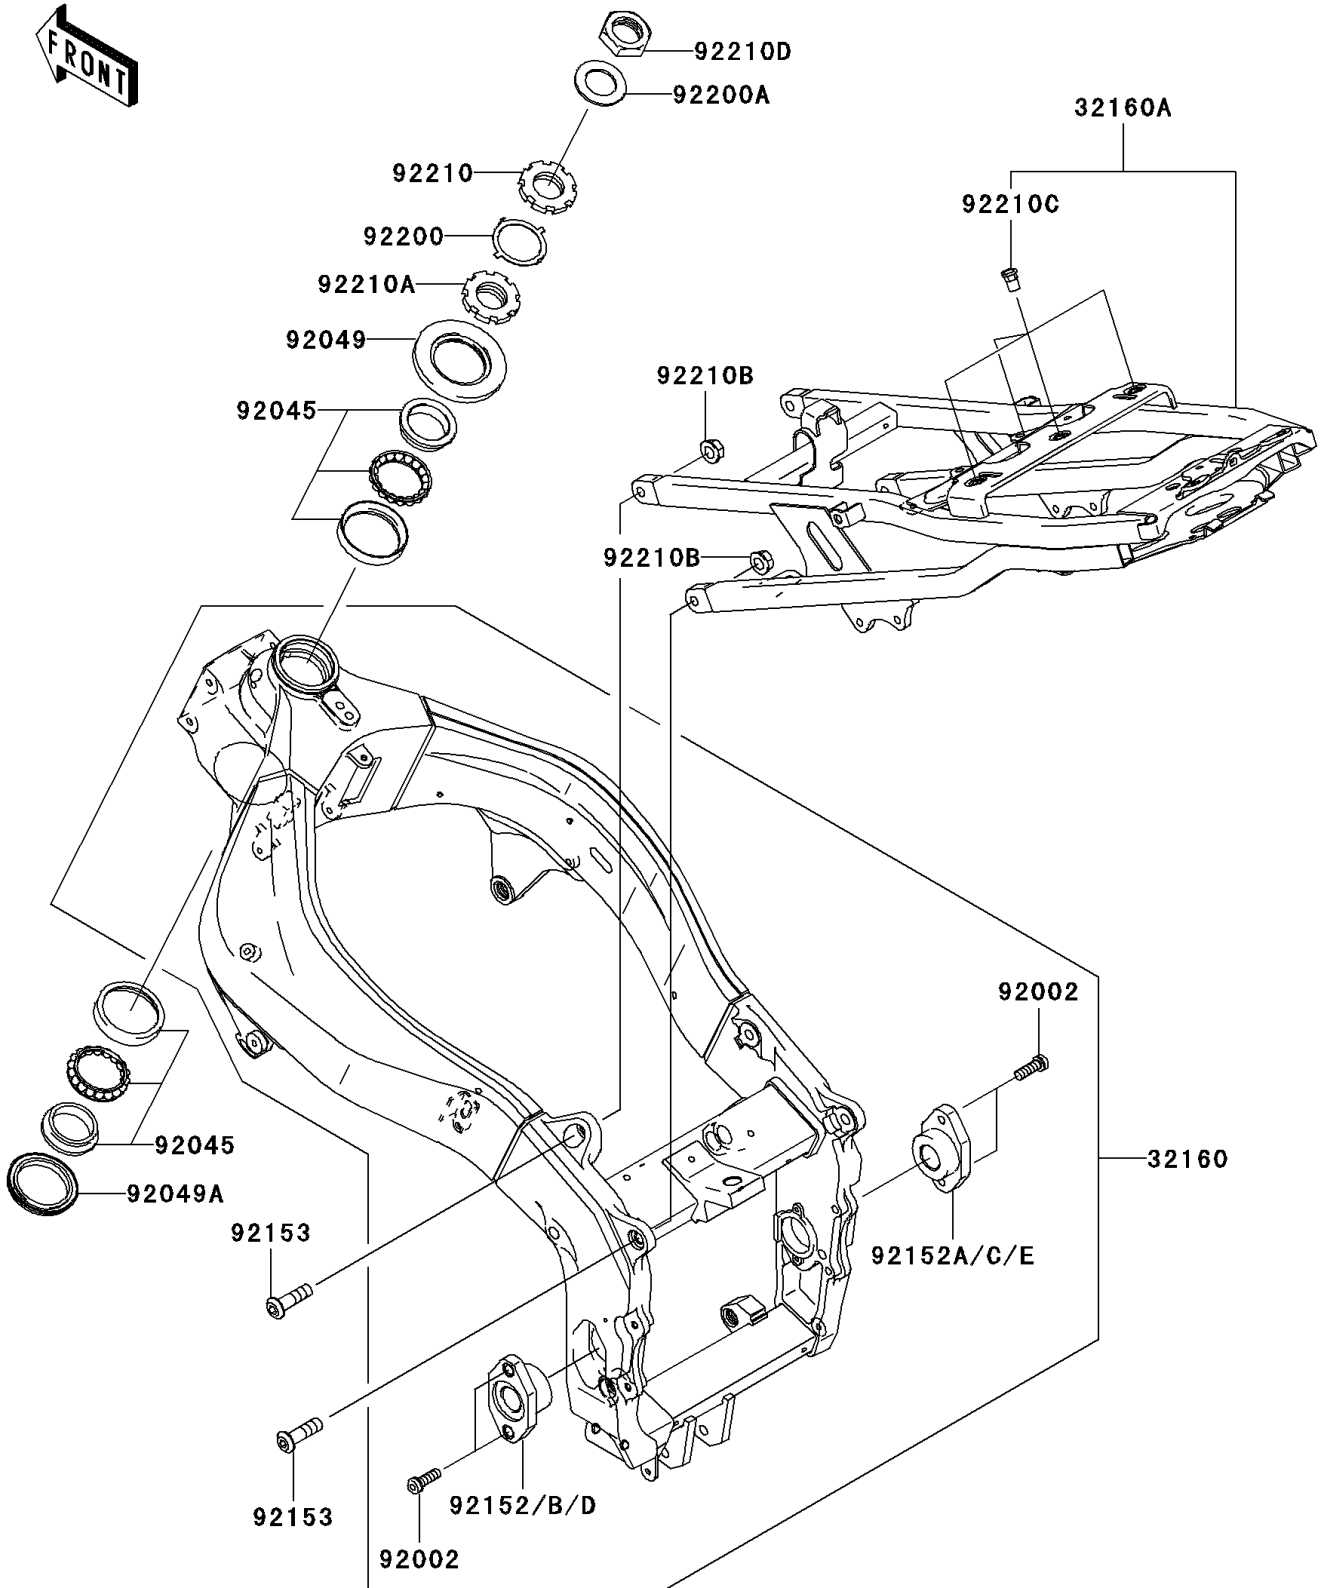

2003 Ninja® ZX™ -6RR PARTS DIAGRAM

Frame

F2120

2003 Ninja® ZX™ -6RR PARTS LIST

Frame

ITEM NAME	PART NUMBER	QUANTITY
FRAME-COMP,AL,FR,P.SILVER (Ref # 32160)	32160-1817-458	1
FRAME-COMP,AL,RR,P.SILVER (Ref # 32160A)	32160-1819-458	1
BOLT,6X20 (Ref # 92002)	92002-1418	4
BEARING-BALL,SF07A17PX1V1 (Ref # 92045)	92045-1384	2
SEAL-OIL,XMH 43 75 6.4J (Ref # 92049)	92049-1382	1
SEAL-OIL,XMHE 43 55 4J (Ref # 92049A)	92049-1383	1
COLLAR,PIVOT,LH,1MM,P.SILVER (Ref # 92152)	92152-0042-458	1
COLLAR,PIVOT,RH,1MM,P.SILVER (Ref # 92152A)	92152-0043-458	1
COLLAR,PIVOT,LH,2MM,P.SILVER (Ref # 92152B)	92152-0044-458	1
COLLAR,PIVOT,RH,2MM,P.SILVER (Ref # 92152C)	92152-0045-458	1
COLLAR,PIVOT,LH,STD,P.SILVER (Ref # 92152D)	92152-1482-458	1
COLLAR,PIVOT,RH,STD,P.SILVER (Ref # 92152E)	92152-1483-458	1
BOLT,SOCKET,10X35 (Ref # 92153)	92153-1164	4
WASHER (Ref # 92200)	92200-0036	1
WASHER,25.5X42X2.3 (Ref # 92200A)	92200-1084	1
NUT,STEERING STEM 35MM (Ref # 92210)	92210-0062	1
NUT,STEERING STEM,35MM (Ref # 92210A)	92210-0077	1
NUT,LOCK,FLANGED,10MM (Ref # 92210B)	92210-1080	4
NUT,POP,6MM,L=15 (Ref # 92210C)	92210-1397	4
NUT,25MM (Ref # 92210D)	92210-1412	1