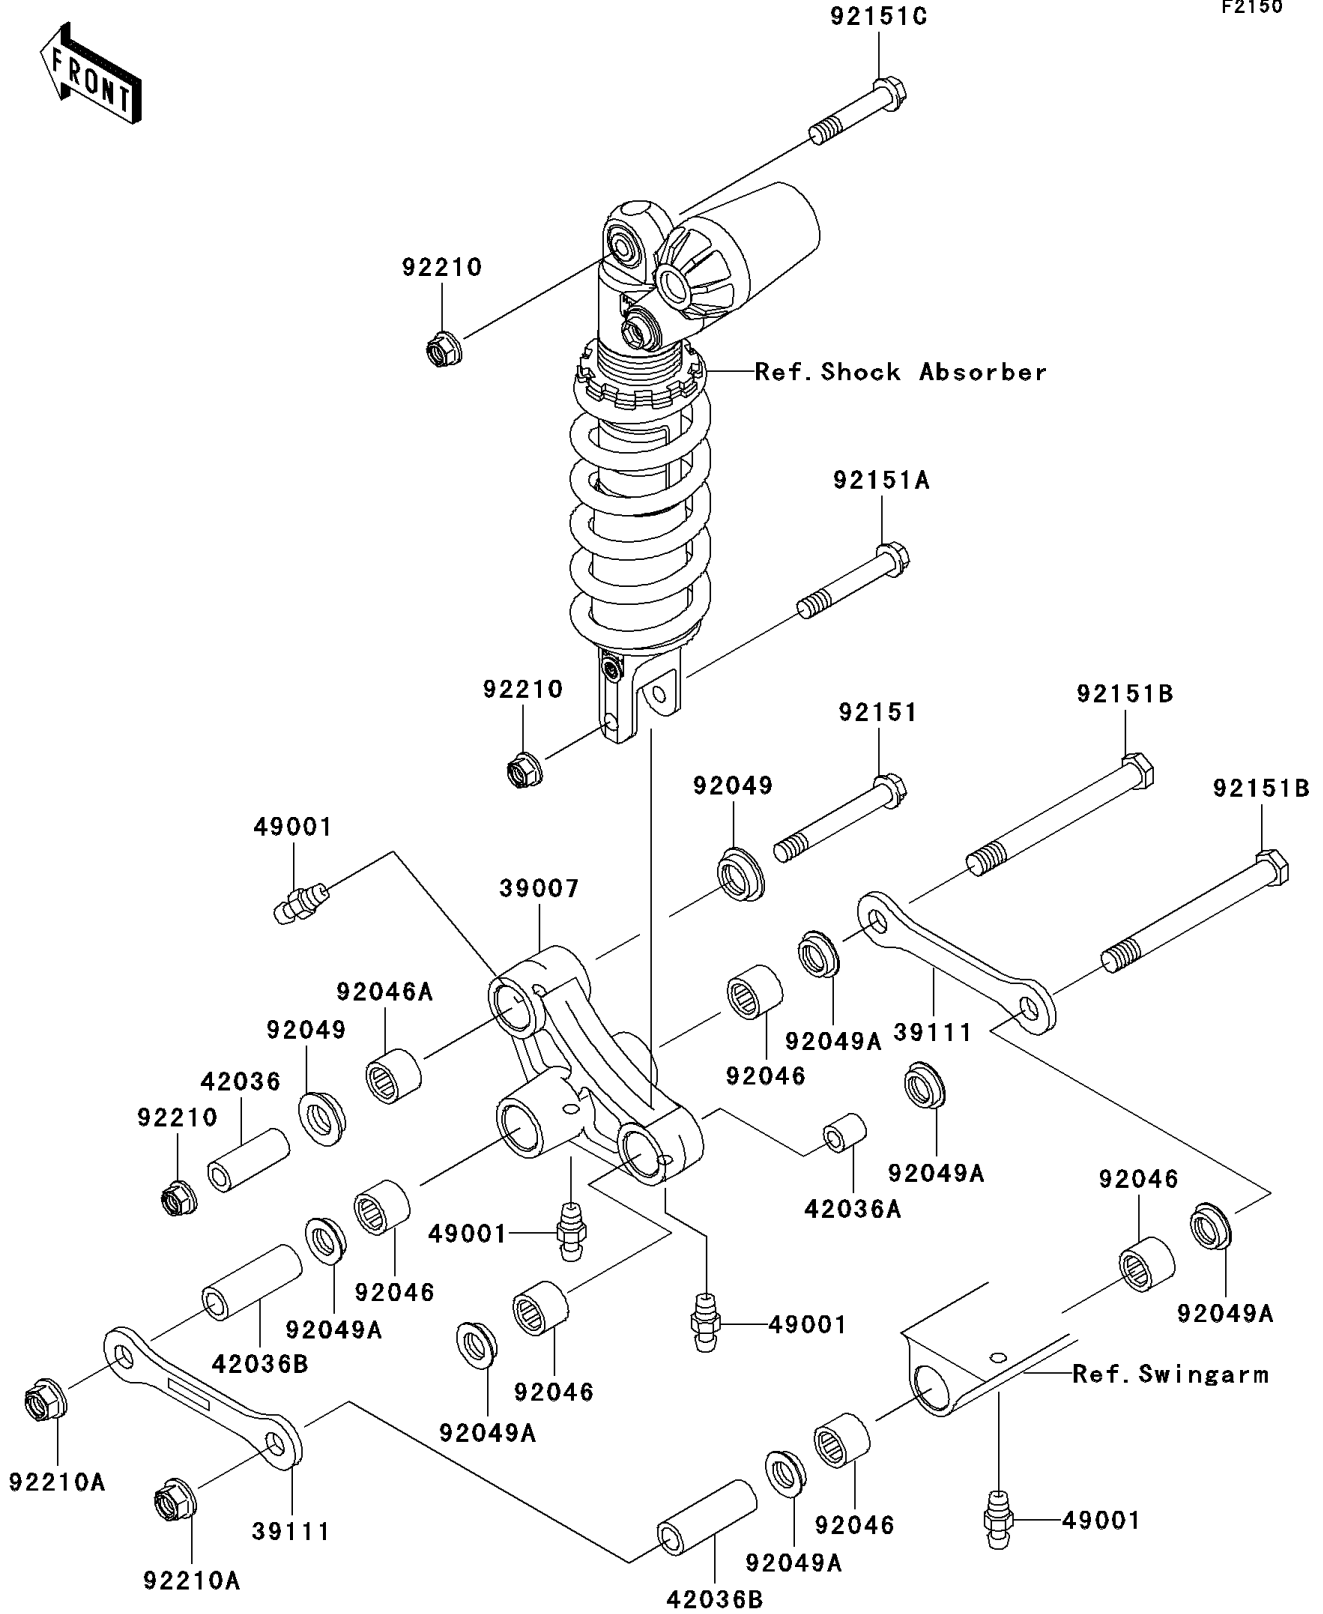

2003 Ninja[®] ZX[™]-6RR PARTS DIAGRAM

Rear Suspension

F2150

2003 Ninja® ZX™ -6RR PARTS LIST

Rear Suspension

ITEM NAME	PART NUMBER	QUANTITY
ARM-SUSP,UNI TRAK (Ref # 39007)	39007-1287	1
ROD-TIE,SUSPENSION (Ref # 39111)	39111-1163	2
SLEEVE,10.1X17X44.5 (Ref # 42036)	42036-1342	1
SLEEVE,10.1X18X32 (Ref # 42036A)	42036-1344	1
SLEEVE,12.1X18X90 (Ref # 42036B)	42036-1360	2
NIPPLE-GREASE (Ref # 49001)	49001-0001	4
BEARING-NEEDLE,SFYZM182417 (Ref # 92046)	92046-1272	5
BEARING-NEEDLE,SFYZM172425 (Ref # 92046A)	92046-1273	1
SEAL-OIL,MHA17245.7F (Ref # 92049)	92049-1223	2
SEAL-OIL,KCR MF018N1 (Ref # 92049A)	92049-1493	6
BOLT,FLANGED,10X77 (Ref # 92151)	92151-1600	1
BOLT,FLANGED,10X62 (Ref # 92151A)	92151-1601	1
BOLT,12X117 (Ref # 92151B)	92151-1684	2
BOLT,FLANGED,10X51 (Ref # 92151C)	92151-1798	1
NUT,LOCK,FLANGED,10MM (Ref # 92210)	92210-1139	3
NUT,LOCK,FLANGED,12MM (Ref # 92210A)	92210-1150	2