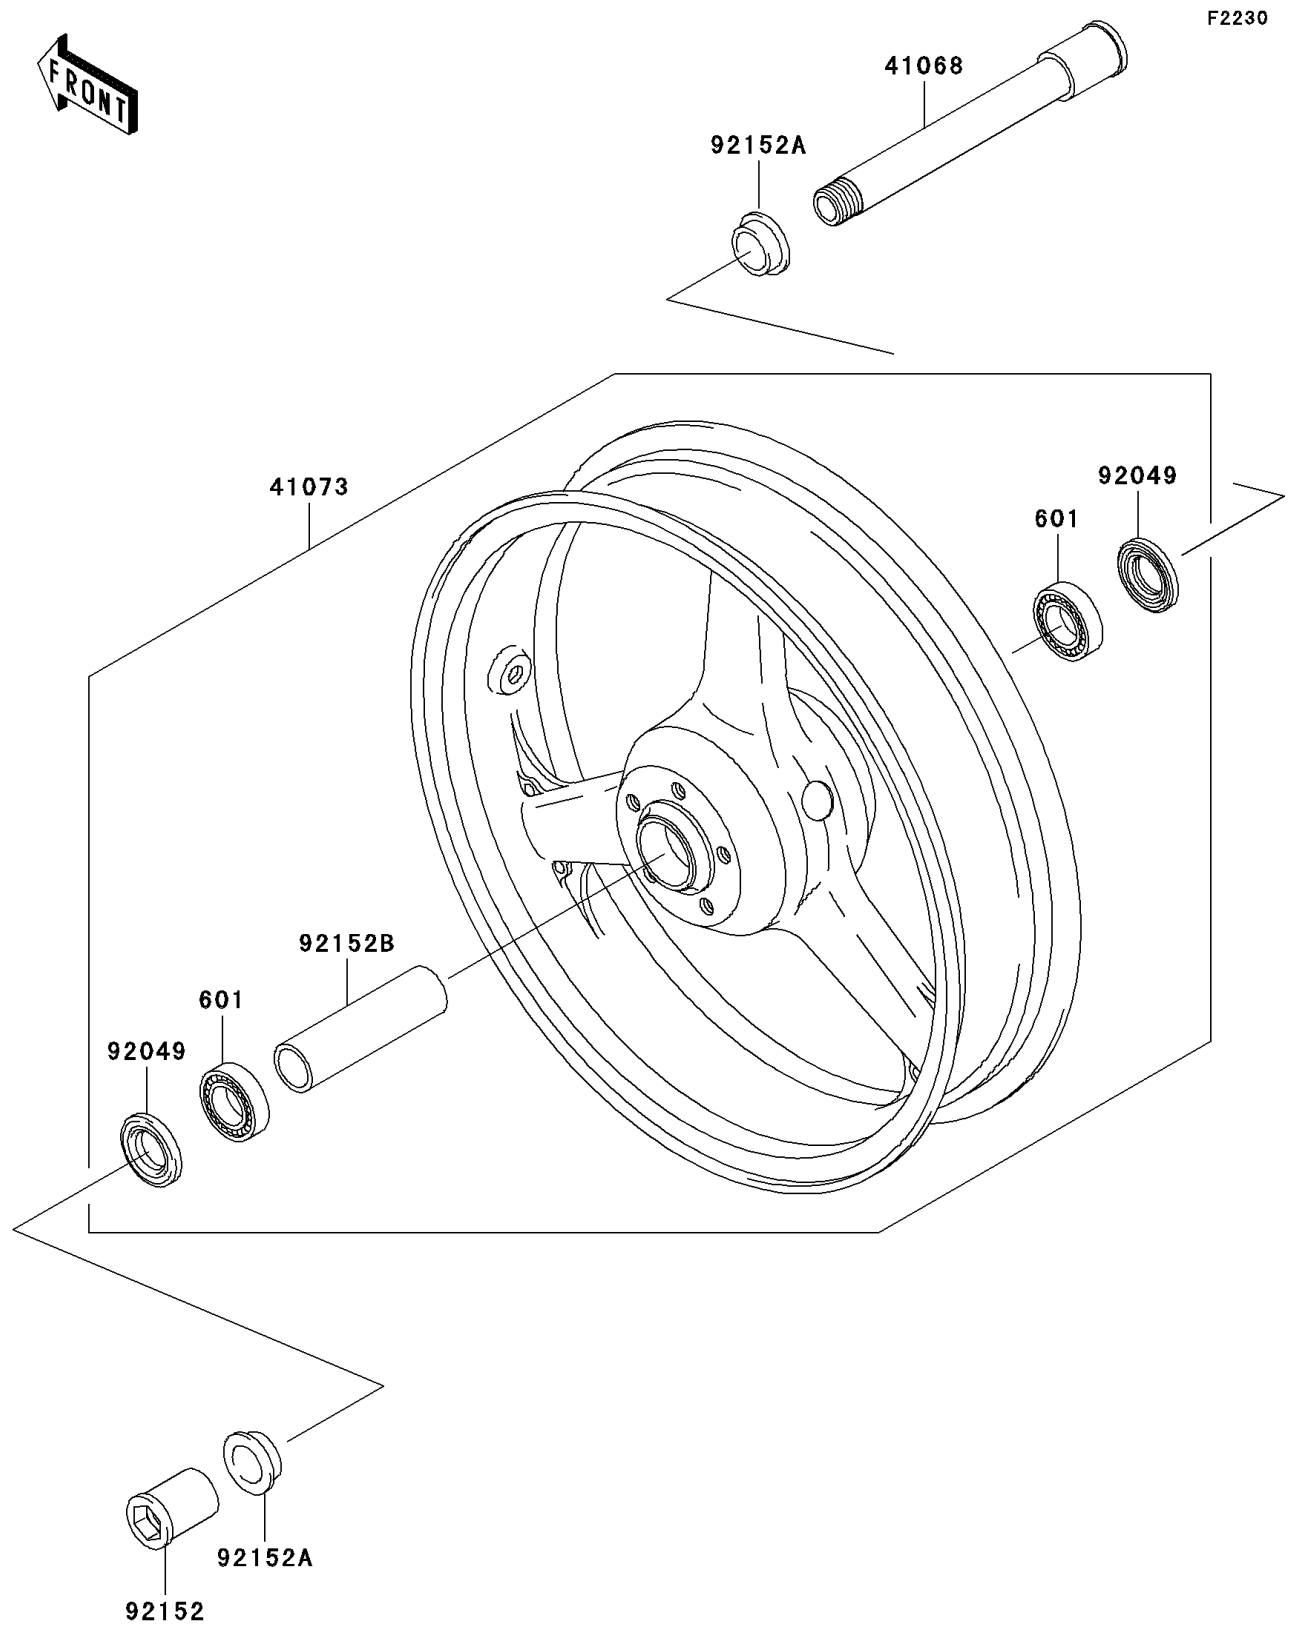

2003 Ninja® ZX™ -6RR PARTS DIAGRAM

Front Wheel

2003 Ninja® ZX™ -6RR PARTS LIST

Front Wheel

ITEM NAME	PART NUMBER	QUANTITY
BEARING-BALL,#6005UU (Ref # 601)	601B6005UU	2
AXLE,FR (Ref # 41068)	41068-1426	1
WHEEL-ASSY,FR,BLACK (Ref # 41073)	41073-1689-R2	1
SEAL-OIL,BJN 32 47 5 (Ref # 92049)	92049-1377	2
COLLAR,NUT,24MM (Ref # 92152)	92152-1464	1
COLLAR,FR AXLE,L=13 (Ref # 92152A)	92152-1470	2
COLLAR,FR HUB,L=115 (Ref # 92152B)	92152-1471	1