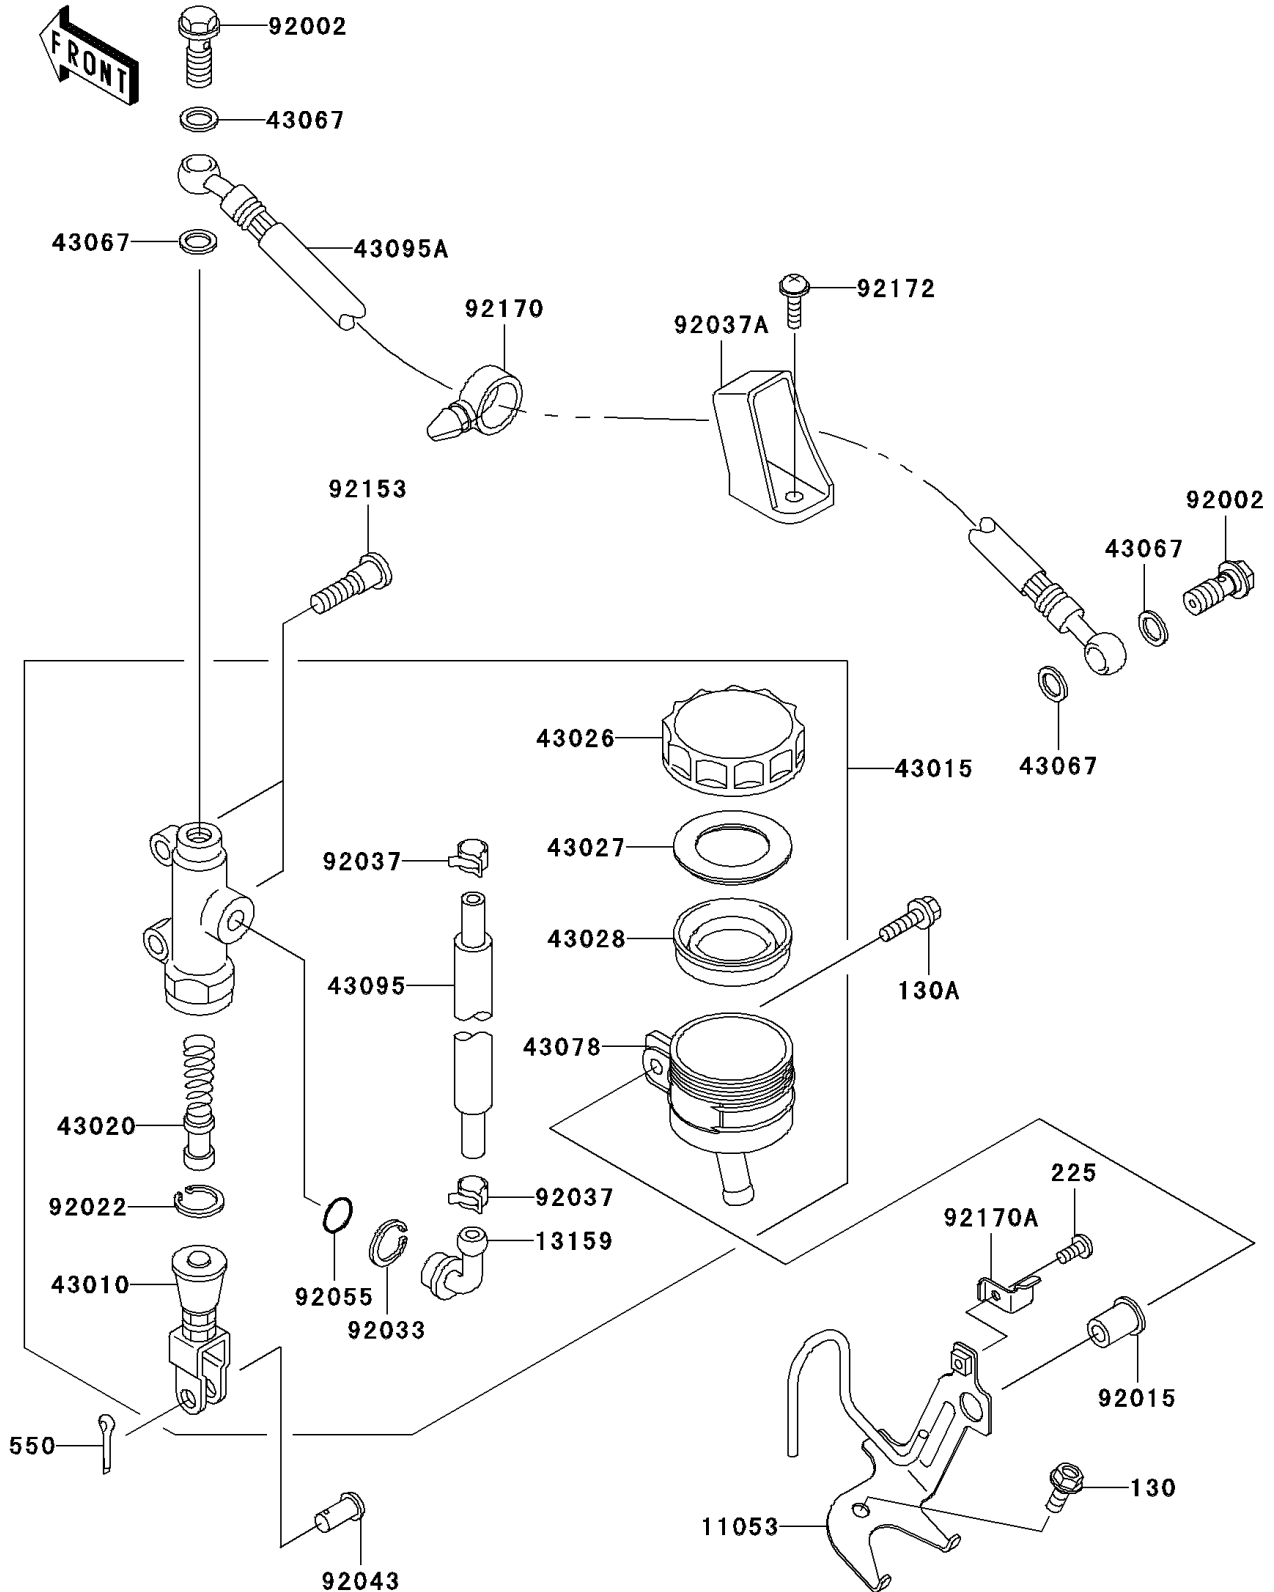

2003 Ninja® ZX™-6RR PARTS DIAGRAM

Rear Master Cylinder

F2293

2003 Ninja® ZX™-6RR PARTS LIST

Rear Master Cylinder

ITEM NAME	PART NUMBER	QUANTITY
BOLT-FLANGED (Ref # 130)	130L0614	1
BOLT-FLANGED (Ref # 130A)	130V0620	1
SCREW-PAN-WSP-CROS (Ref # 225)	225F0412	1
PIN-COTTER,2.0X15 (Ref # 550)	550D2015	1
BRACKET,RESERVOIR TANK (Ref # 11053)	11053-0292	1
CONNECTOR,RR MASTER CYLINDER (Ref # 13159)	13159-1052	1
ROD-ASSY-BRAKE (Ref # 43010)	43010-0002	1
CYLINDER-ASSY-MASTER,RR (Ref # 43015)	43015-0005	1
PISTON-COMP-BRAKE (Ref # 43020)	43020-1120	1
CAP-BRAKE (Ref # 43026)	43026-1051	1
PLATE-DIAPHRAGM (Ref # 43027)	43027-1051	1
DIAPHRAGM,MASTER CYLINDER (Ref # 43028)	43028-1057	1
WASHER,10.5X15X1.5 (Ref # 43067)	43067-001	4
RESERVOIR,RR MASTER CYLINDER (Ref # 43078)	43078-1082	1
HOSE-BRAKE,RR MASTER CYLINDER (Ref # 43095)	43095-1121	1
HOSE-BRAKE,RR (Ref # 43095A)	43095-1285	1
BOLT,OIL,L=23 (Ref # 92002)	92002-1888	2
NUT (Ref # 92015)	92015-1700	1
WASHER,CIRCRIP (Ref # 92022)	92022-1601	1
RING-SNAP,20.5MM (Ref # 92033)	92033-1186	1
CLAMP,BRAKE HOSE (Ref # 92037)	92037-1547	2
CLAMP,HOSE (Ref # 92037A)	92037-1896	1
PIN,8MM (Ref # 92043)	92043-1303	1
RING-O,MASTER CYLINDER (Ref # 92055)	92055-1251	1
BOLT,SOCKET,8X32 (Ref # 92153)	92153-0403	2
CLAMP (Ref # 92170)	92170-1067	1
CLAMP,RESERVE TANK CAP (Ref # 92170A)	92170-1879	1
SCREW,6X14 (Ref # 92172)	92172-0004	1