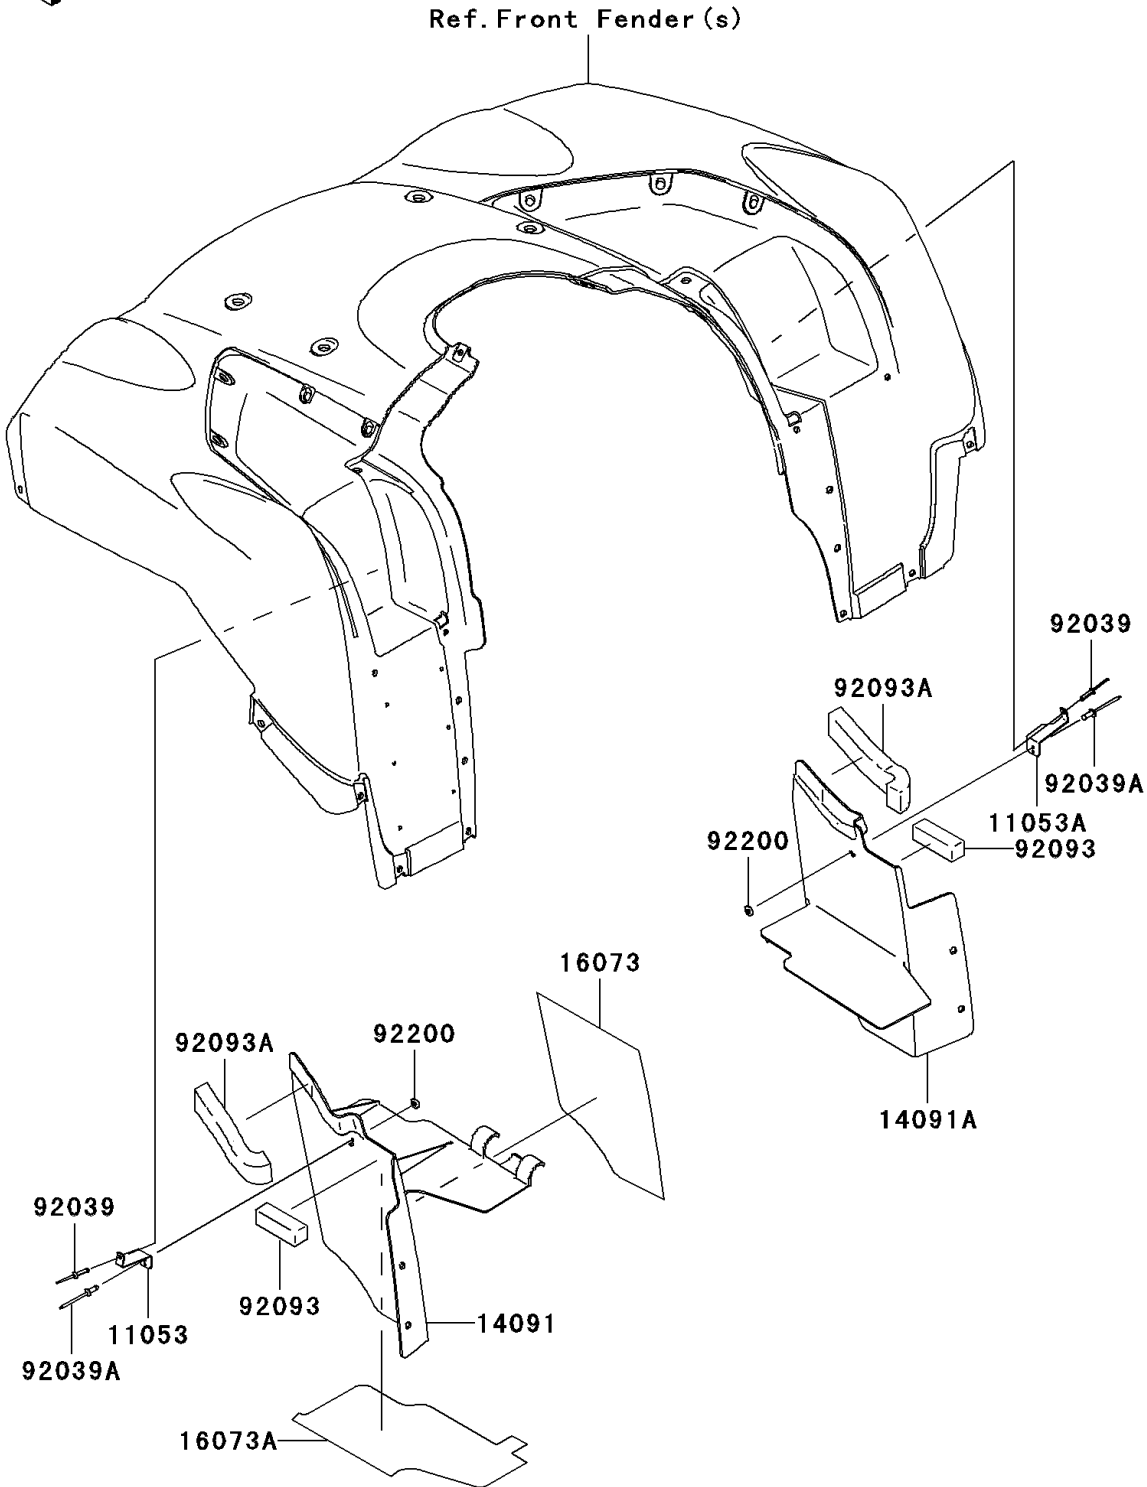

# 2006 Brute Force 650 4x4i PARTS DIAGRAM

Flap

F2173

## 2006 Brute Force 650 4x4i PARTS LIST

### Flap

ITEM NAME	PART NUMBER	QUANTITY
BRACKET,INNER FLAP,LH (Ref # 11053)	11053-1979	1
BRACKET,INNER FLAP,RH (Ref # 11053A)	11053-1980	1
COVER,FRONT FENDER,LH (Ref # 14091)	14091-0491	1
COVER,FRONT FENDER,RH (Ref # 14091A)	14091-0492	1
INSULATOR,INNER FLAP,LH,LWR (Ref # 16073)	16073-0037	1
INSULATOR,INNER FLAP,LH,UPP (Ref # 16073A)	16073-0038	1
RIVET (Ref # 92039)	92039-1260	2
RIVET,3.2X8 (Ref # 92039A)	92039-3763	2
SEAL,FR FENDER (Ref # 92093)	92093-0038	2
SEAL (Ref # 92093A)	92093-1580	2
WASHER,3.5X8X1 (Ref # 92200)	92200-1251	2