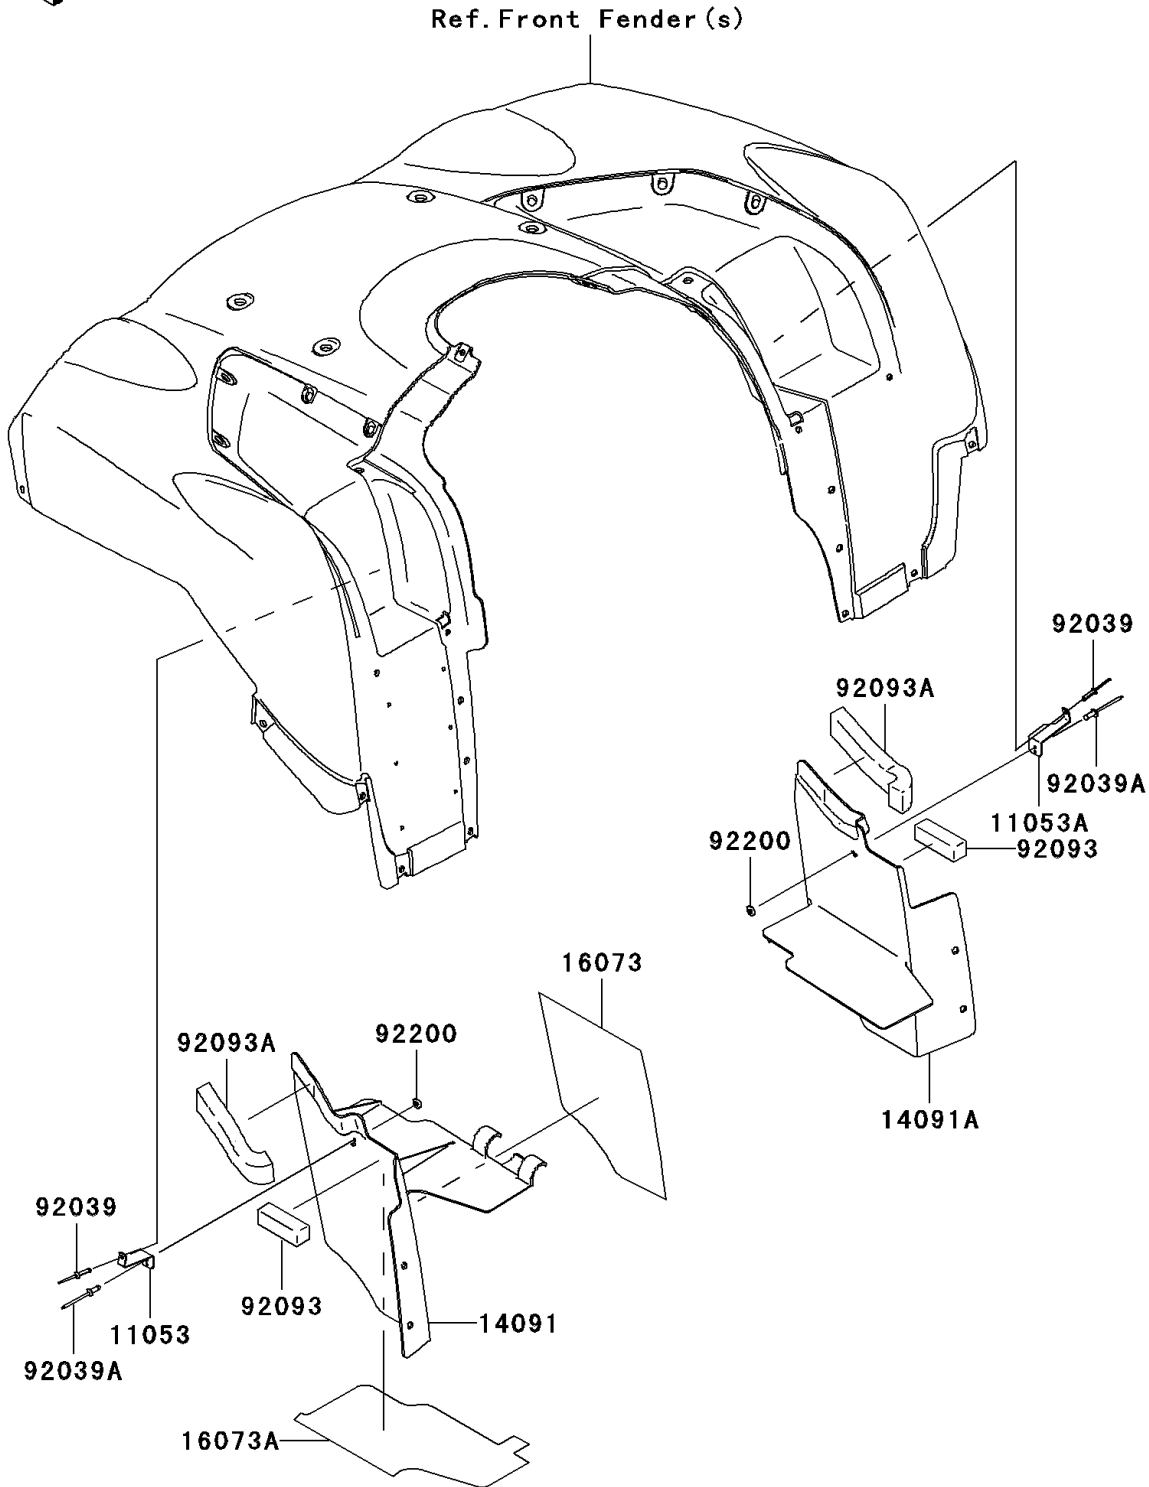

2007 Brute Force 650 4x4i PARTS DIAGRAM

Flap

F2173

2007 Brute Force 650 4x4i PARTS LIST

Flap

ITEM NAME	PART NUMBER	QUANTITY
BRACKET,INNER FLAP,LH (Ref # 11053)	11053-1979	1
BRACKET,INNER FLAP,RH (Ref # 11053A)	11053-1980	1
COVER,FRONT FENDER,LH (Ref # 14091)	14091-0491	1
COVER,FRONT FENDER,RH (Ref # 14091A)	14091-0492	1
INSULATOR,INNER FLAP,LH,LWR (Ref # 16073)	16073-0037	1
INSULATOR,INNER FLAP,LH,UPP (Ref # 16073A)	16073-0038	1
RIVET (Ref # 92039)	92039-1260	2
RIVET,3.2X8 (Ref # 92039A)	92039-3763	2
SEAL,FR FENDER (Ref # 92093)	92093-0038	2
SEAL (Ref # 92093A)	92093-1580	2
WASHER,3.5X8X1 (Ref # 92200)	92200-1251	2