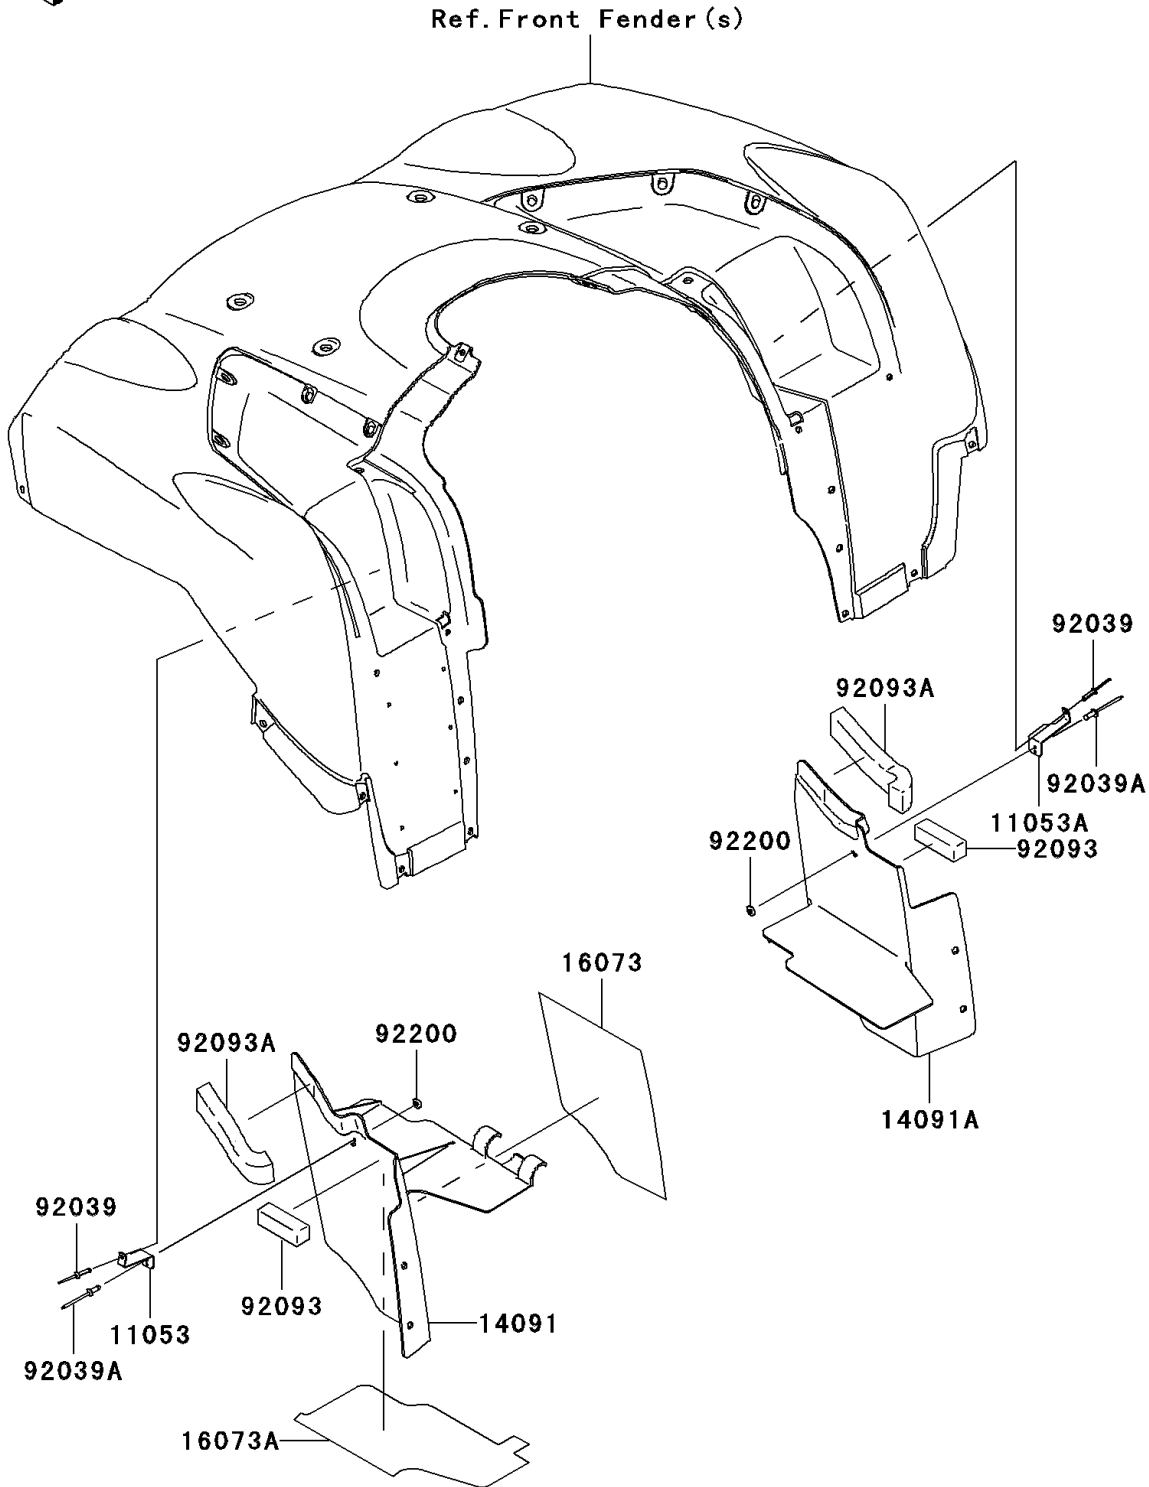

2009 Brute Force[®] 650 4x4i PARTS DIAGRAM

Flap

F2173

2009 Brute Force® 650 4x4i PARTS LIST

Flap

ITEM NAME	PART NUMBER	QUANTITY
BRACKET,INNER FLAP,LH (Ref # 11053)	11053-1979	1
BRACKET,INNER FLAP,RH (Ref # 11053A)	11053-1980	1
COVER,FRONT FENDER,LH (Ref # 14091)	14091-0491	1
COVER,FRONT FENDER,RH (Ref # 14091A)	14091-0492	1
INSULATOR,INNER FLAP,LH,LWR (Ref # 16073)	16073-0037	1
INSULATOR,INNER FLAP,LH,UPP (Ref # 16073A)	16073-0038	1
RIVET (Ref # 92039)	92039-1260	2
RIVET,3.2X8 (Ref # 92039A)	92039-3763	2
SEAL,FR FENDER (Ref # 92093)	92093-0038	2
SEAL (Ref # 92093A)	92093-1580	2
WASHER,3.5X8X1 (Ref # 92200)	92200-1251	2