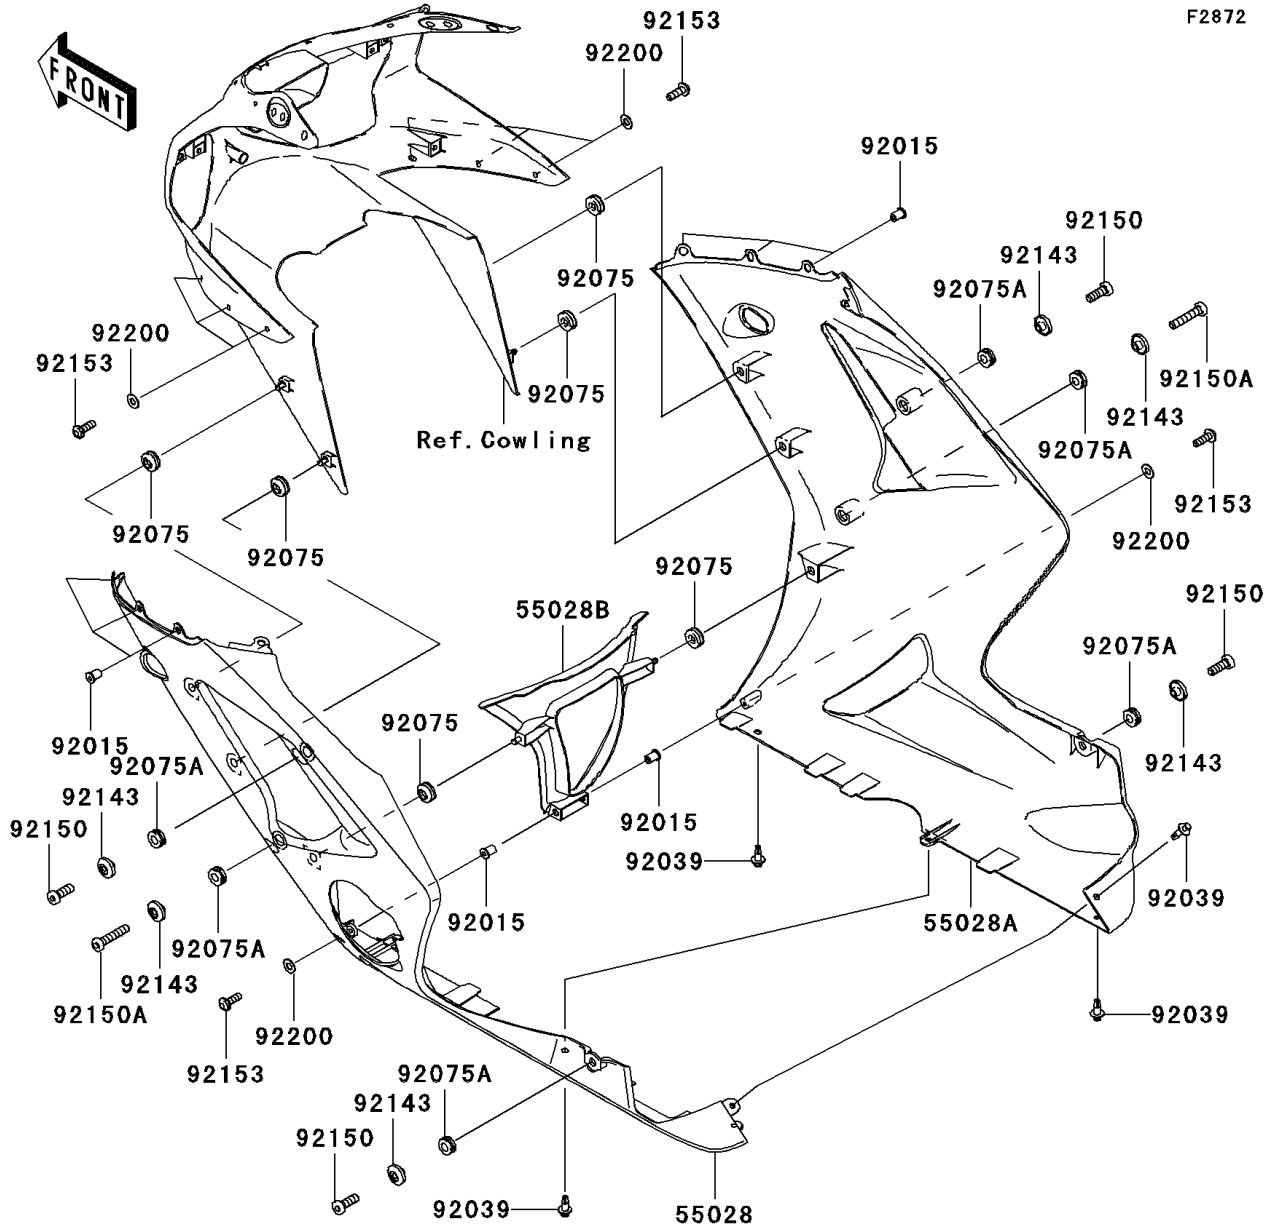

# 2003 Ninja® ZX™ -6RR PARTS DIAGRAM

Cowling Lowers

F2872

WOD

## 2003 Ninja® ZX™ -6RR PARTS LIST

### Cowling Lowers

ITEM NAME	PART NUMBER	QUANTITY
COWLING,LWR,LH,L.GREEN (Ref # 55028)	55028-1454-7F	1
COWLING,LWR,RH,L.GREEN (Ref # 55028A)	55028-1455-7F	1
COWLING,FR (Ref # 55028B)	55028-1456	1
NUT,WELL,5MM (Ref # 92015)	92015-1757	8
RIVET (Ref # 92039)	92039-1289	4
DAMPER (Ref # 92075)	92075-1067	6
DAMPER (Ref # 92075A)	92075-1634	6
COLLAR,BLACK (Ref # 92143)	92143-1226	6
BOLT,SOCKET,6X18 (Ref # 92150)	92150-1553	4
BOLT,SOCKET,6X30 (Ref # 92150A)	92150-1554	2
BOLT,SOCKET,5X16 (Ref # 92153)	92153-1244	8
WASHER,NYLON,5.3X11.5X0.5 (Ref # 92200)	92200-0006	8