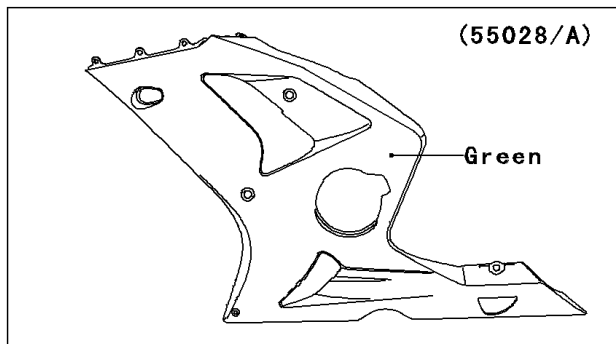

# 2003 Ninja® ZX™ -6RR PARTS DIAGRAM

Cowling Lowers

F2872

WOD

### Cowling Lowers

ITEM NAME	PART NUMBER	QUANTITY
COWLING,LWR,LH,L.GREEN (Ref # 55028)	55028-1454-7F	1
COWLING,LWR,RH,L.GREEN (Ref # 55028A)	55028-1455-7F	1
COWLING,FR (Ref # 55028B)	55028-1456	1
NUT,WELL,5MM (Ref # 92015)	92015-1757	8
RIVET (Ref # 92039)	92039-1289	4
DAMPER (Ref # 92075)	92075-1067	6
DAMPER (Ref # 92075A)	92075-1634	6
COLLAR,BLACK (Ref # 92143)	92143-1226	6
BOLT,SOCKET,6X18 (Ref # 92150)	92150-1553	4
BOLT,SOCKET,6X30 (Ref # 92150A)	92150-1554	2
BOLT,SOCKET,5X16 (Ref # 92153)	92153-1244	8
WASHER,NYLON,5.3X11.5X0.5 (Ref # 92200)	92200-0006	8