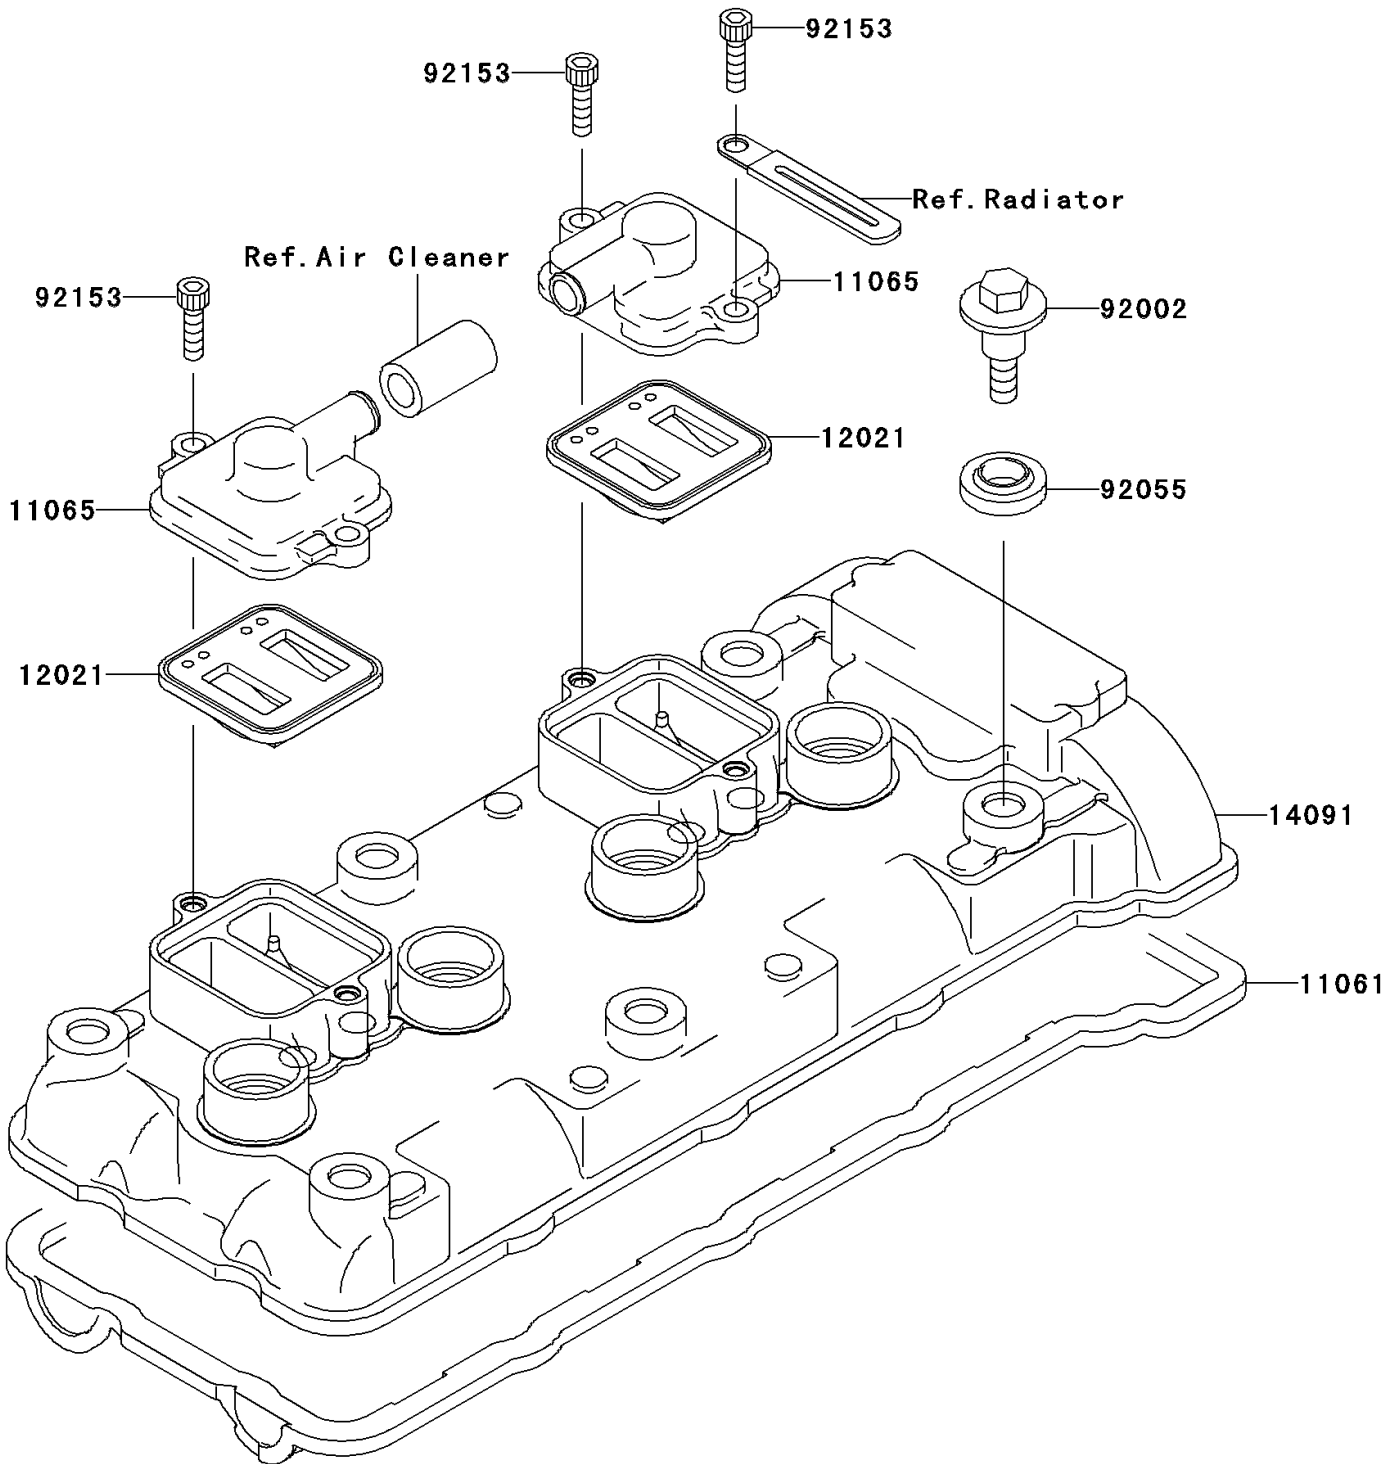

# 2004 Ninja® ZX™ -6RR PARTS DIAGRAM

Cylinder Head Cover

E1112

## 2004 Ninja® ZX™ -6RR PARTS LIST

### Cylinder Head Cover

ITEM NAME	PART NUMBER	QUANTITY
GASKET,HEAD COVER (Ref # 11061)	11061-1160	1
CAP (Ref # 11065)	11065-1247	2
VALVE-ASSY-REED (Ref # 12021)	12021-1130	2
COVER,HEAD (Ref # 14091)	14091-1521	1
BOLT,L=20.5 (Ref # 92002)	92002-1327	6
RING-O,HEAD COVER BOLT (Ref # 92055)	92055-1352	6
BOLT,SOCKET,6X18 (Ref # 92153)	92153-1284	4