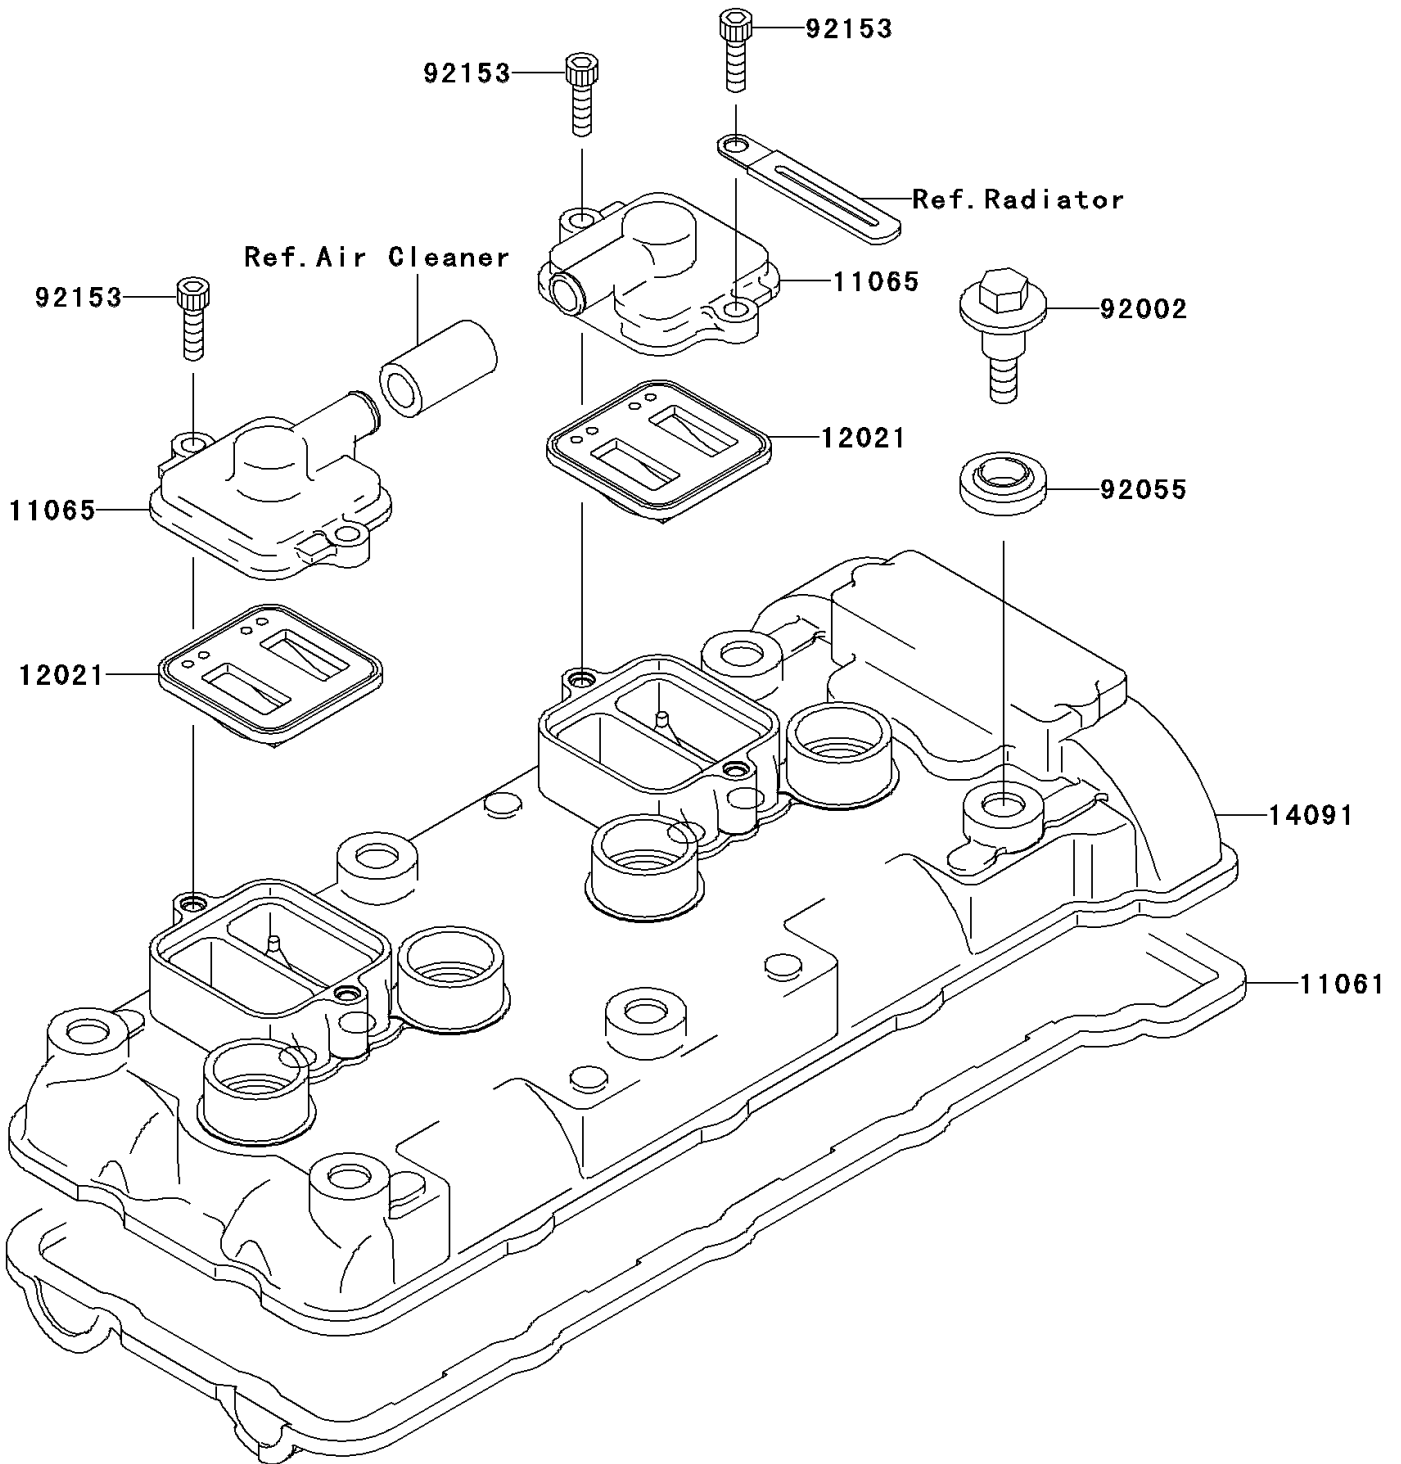

# 2004 Ninja® ZX™-6RR PARTS DIAGRAM

Cylinder Head Cover

E1112

## 2004 Ninja® ZX™ -6RR PARTS LIST

### Cylinder Head Cover

ITEM NAME	PART NUMBER	QUANTITY
GASKET,HEAD COVER (Ref # 11061)	11061-1160	1
CAP (Ref # 11065)	11065-1247	2
VALVE-ASSY-REED (Ref # 12021)	12021-1130	2
COVER,HEAD (Ref # 14091)	14091-1521	1
BOLT,L=20.5 (Ref # 92002)	92002-1327	6
RING-O,HEAD COVER BOLT (Ref # 92055)	92055-1352	6
BOLT,SOCKET,6X18 (Ref # 92153)	92153-1284	4