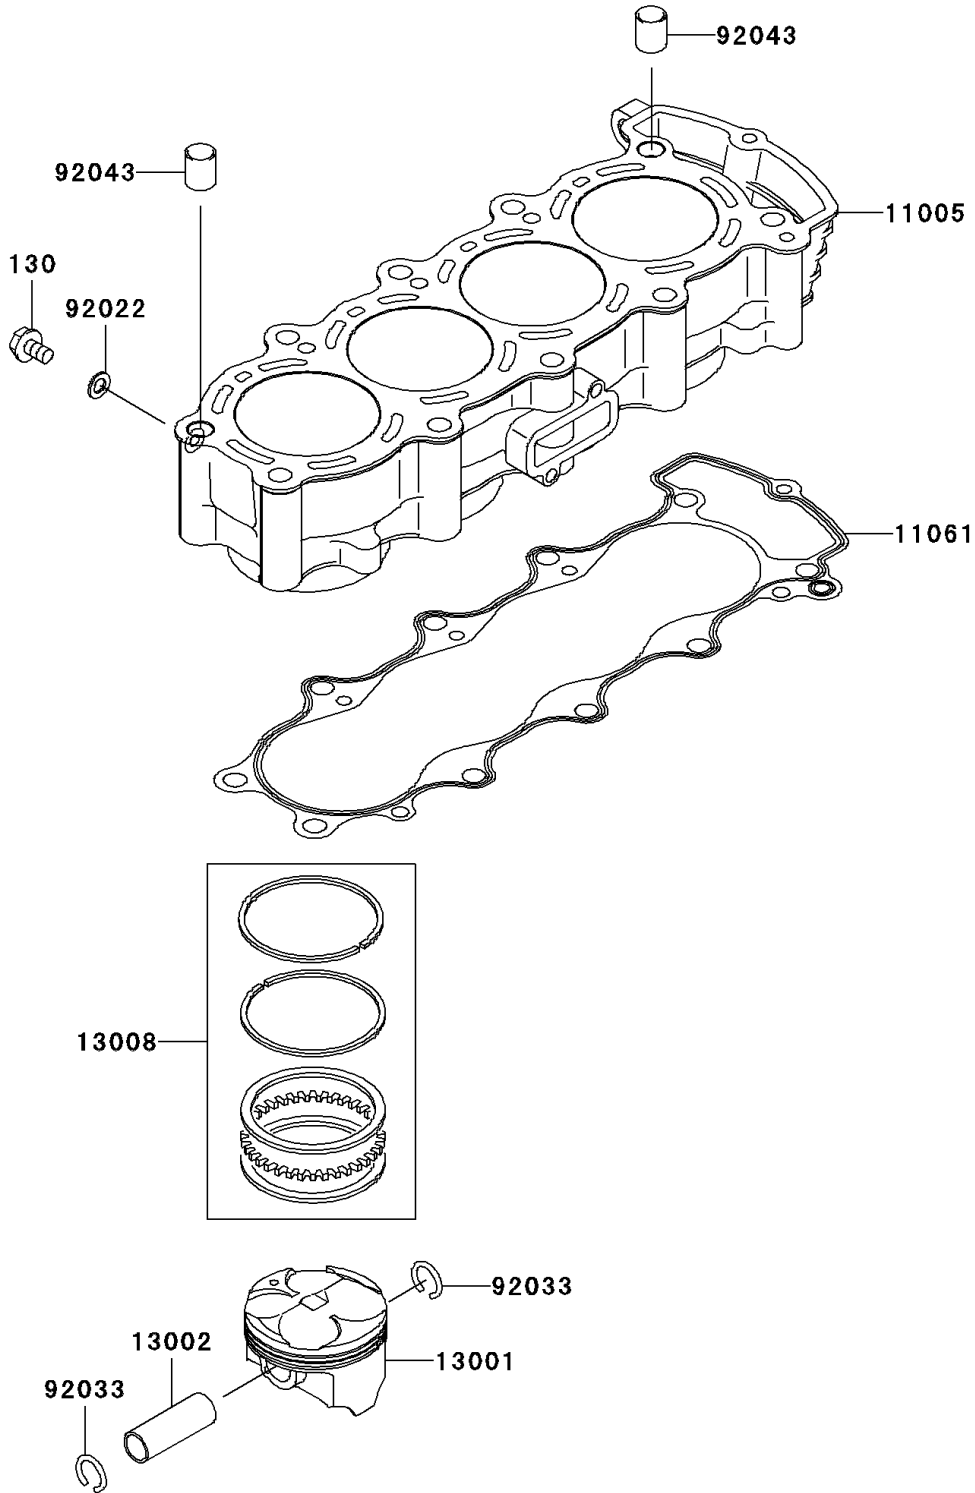

2004 Ninja® ZX™ -6RR PARTS DIAGRAM

Cylinder/Piston(s)

E1120

2004 Ninja® ZX™ -6RR PARTS LIST

Cylinder/Piston(s)

ITEM NAME	PART NUMBER	QUANTITY
BOLT-FLANGED (Ref # 130)	130Z0610	1
CYLINDER-ENGINE (Ref # 11005)	11005-0028	1
GASKET,CYLINDER BASE (Ref # 11061)	11061-0041	1
PISTON-ENGINE (Ref # 13001)	13001-0042	4
PIN-PISTON (Ref # 13002)	13002-0005	4
RING-SET-PISTON (Ref # 13008)	13008-0009	4
WASHER,6.2X11X1 (Ref # 92022)	92022-304	1
RING-SNAP,PISTON PIN (Ref # 92033)	92033-1161	8
PIN,10.1X12X14 (Ref # 92043)	92043-4009	2